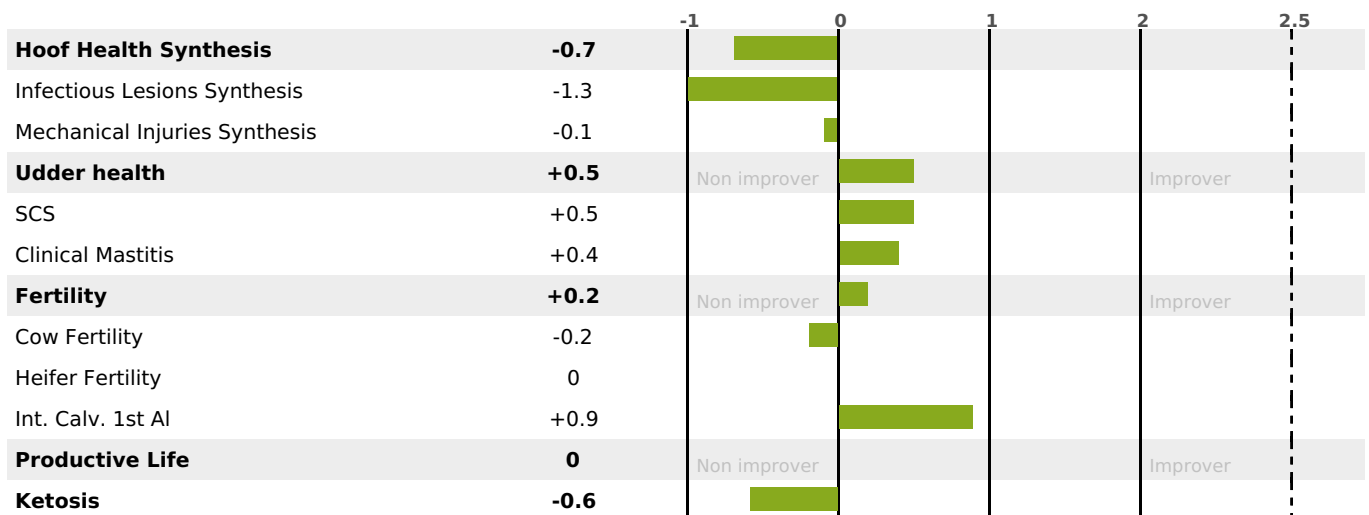

PANCHO

ISU

JEREMIAH / HALLEZ / UNIMAC

153

AVAILABLE

POWERFULL

HEALTH

GRAZING

PRODUCTION

Milk Synthesis **+47**

25 daughter(s) - 19 Herd(s) - **Rel. 82%**

MILK	PROT. (KG)	FAT (KG)	PROT. (%)	FAT (%)	DIGER	K-CAS	B-CAS
+896	+42	+28	+0.16	-0.15	-0.7	BB	A2A2

FUNCTIONAL

MILCA : MIF / MTCP : MTF

MTETR : MTRF

CALV. EASE	D. CALV. EASE	CALF VIT	D. CALF VIT.
81	67	95	94

HEALTH

NEW