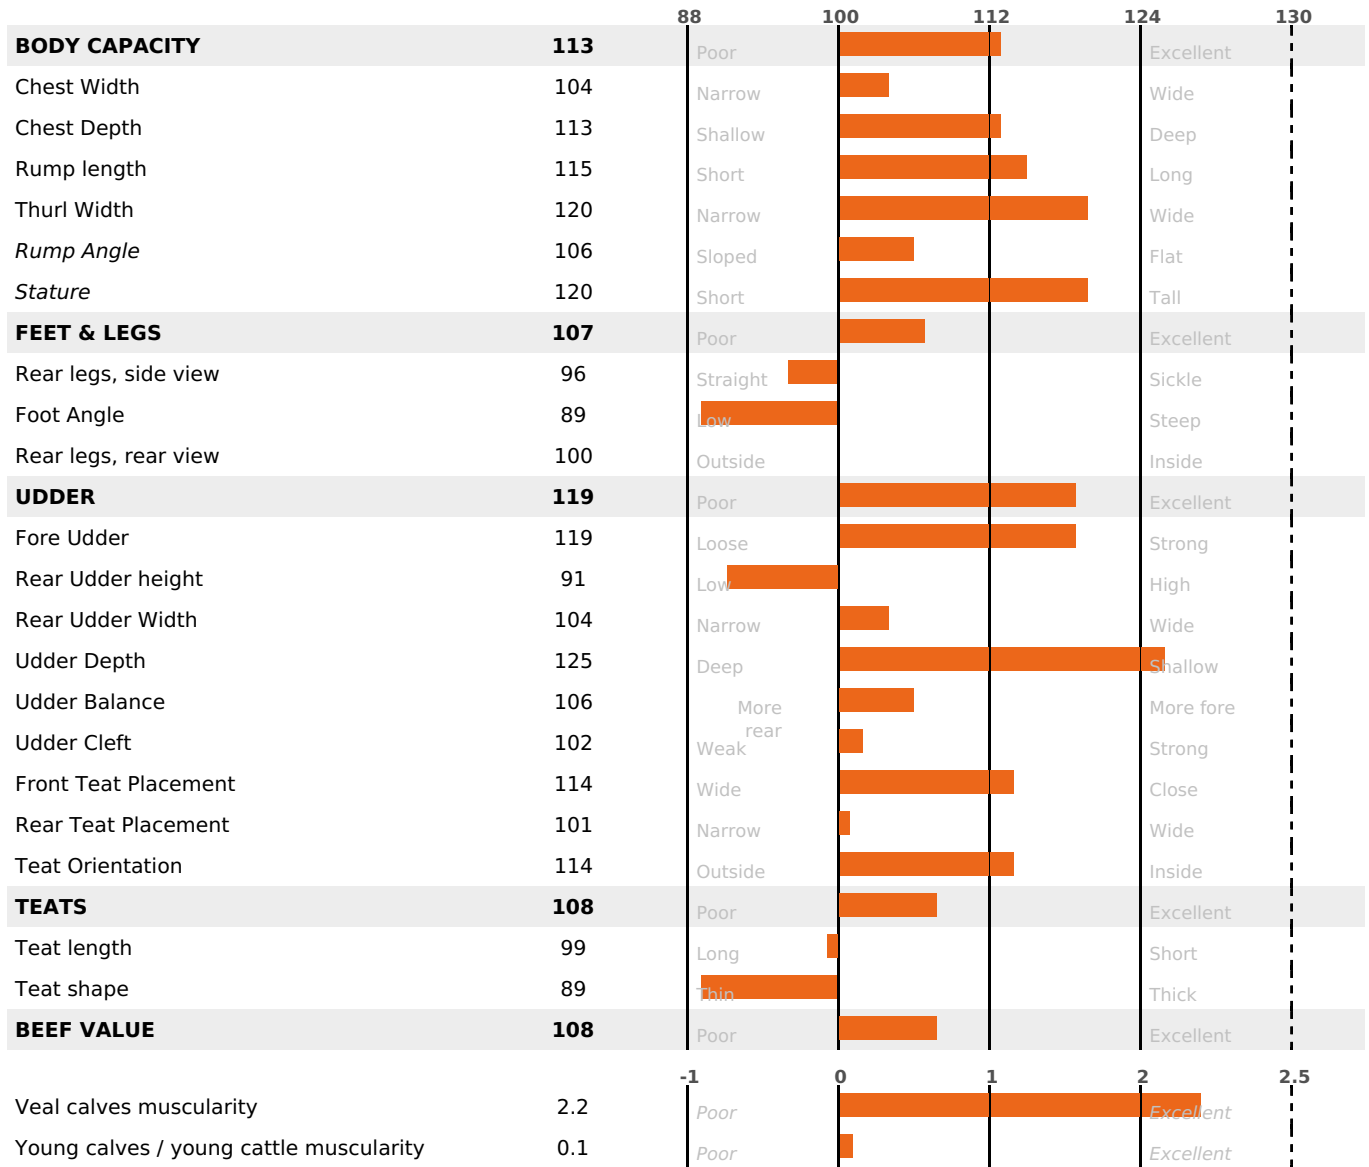

PRODUCTION

Milk Synthesis **+46**

daughter(s) - Herd(s) - **Rel. 77%**

MILK	PROT. (KG)	FAT (KG)	PROT. (%)	FAT (%)	DIGER	K-CAS	B-CAS
+742	+37	+36	+0.2	+0.07	-1.5	BB	A1A2

FUNCTIONAL

MILCA : MIF / MTCP : MTF
MTETR : MTRF

CALV. EASE	D. CALV. EASE	CALF VIT	D. CALF VIT.
95	95	95	95

HEALTH

6 daughter(s) - 6 Herd(s) - **Reliability**

67

FR 2551169039 - N° 96020
 BREEDER : EARL JEANNEROD LAURENT
 DAM : MARILYN
 2-296 8135KG 38,5 35,5