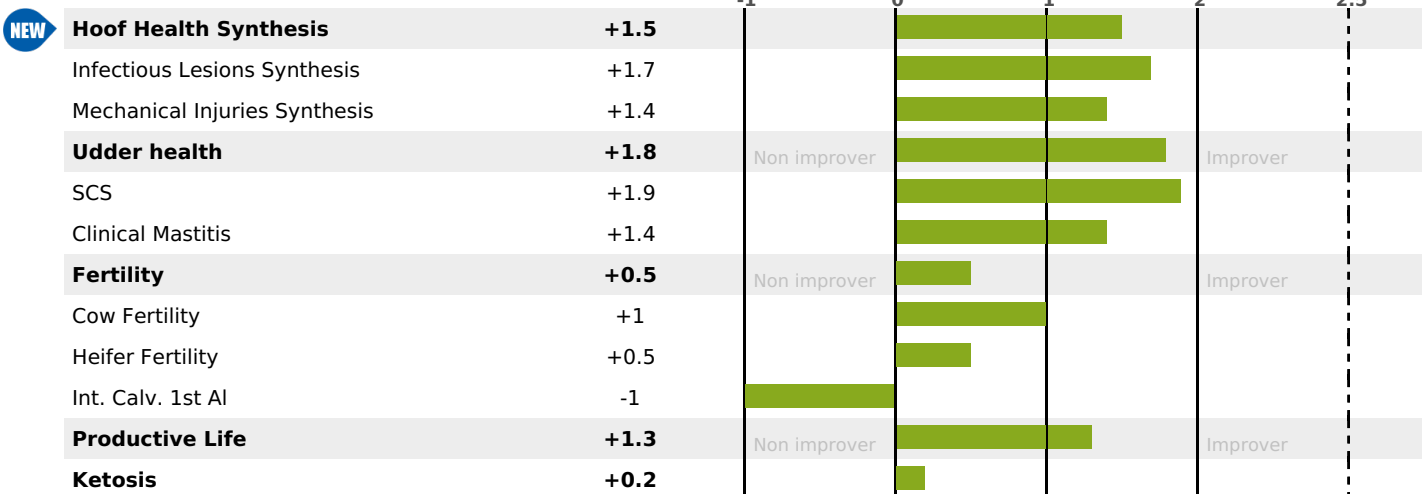

PRODUCTION

Milk Synthesis **+46**

daughter(s) - Herd(s) - **Rel. 77%**

MILK	PROT. (KG)	FAT (KG)	PROT. (%)	FAT (%)	DIGER	K-CAS	B-CAS
+742	+37	+36	+0.2	+0.07	-1.5	BB	A1A2

FUNCTIONAL

MILCA : MIF / MTCP : MTF
MTETR : MTRF

CALV. EASE	D. CALV. EASE	CALF VIT	D. CALF VIT.
95	95	95	95

HEALTH

6 daughter(s) - 6 Herd(s) - **Reliability**

67

FR 2551169039 - N° 96020
 BREEDER : EARL JEANNEROD LAURENT
 DAM : MARILYN
 2-296 8135KG 38,5 35,5