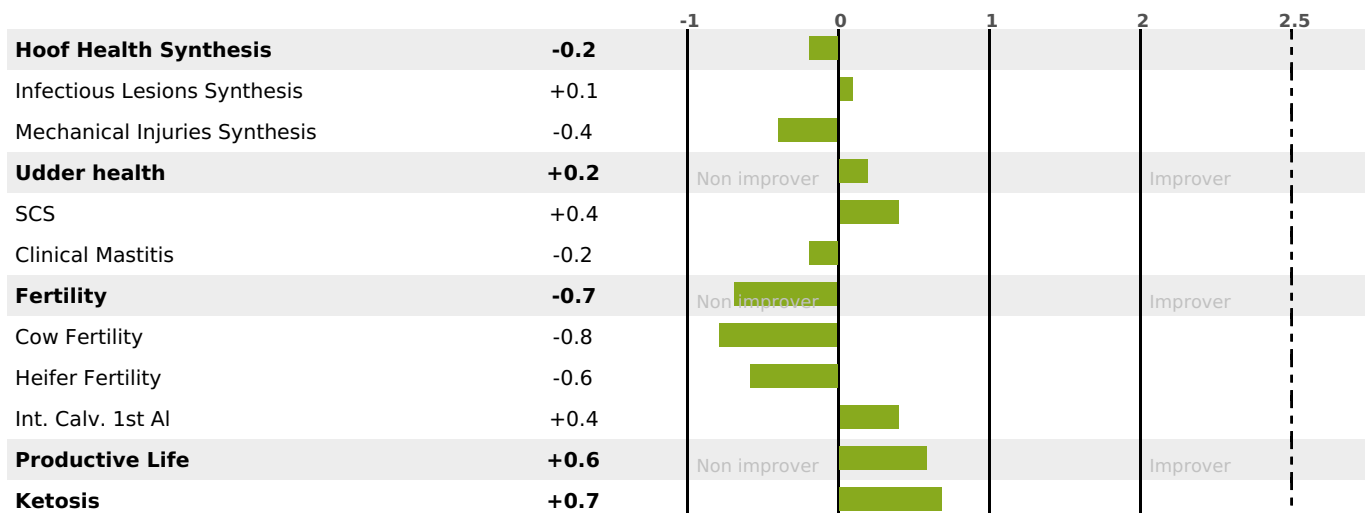

PETERPAN

ISU

NETFLIX / JAKOBI / FABLO

145

AVAILABLE

SOLIDS

POWERFULL

GRAZING

PRODUCTION

Milk Synthesis **+43**

daughter(s) - Herd(s) - **Rel. 76%**

MILK	PROT. (KG)	FAT (KG)	PROT. (%)	FAT (%)	DIGER	K-CAS	B-CAS
+247	+30	+39	+0.35	+0.46	-1.1	BB	A2A2

FUNCTIONAL

MILCA : MIF / MTCP : MTF

MTETR : MTRC

CALV. EASE	D. CALV. EASE	CALF VIT	D. CALF VIT.
95	95	95	95

HEALTH

NEW