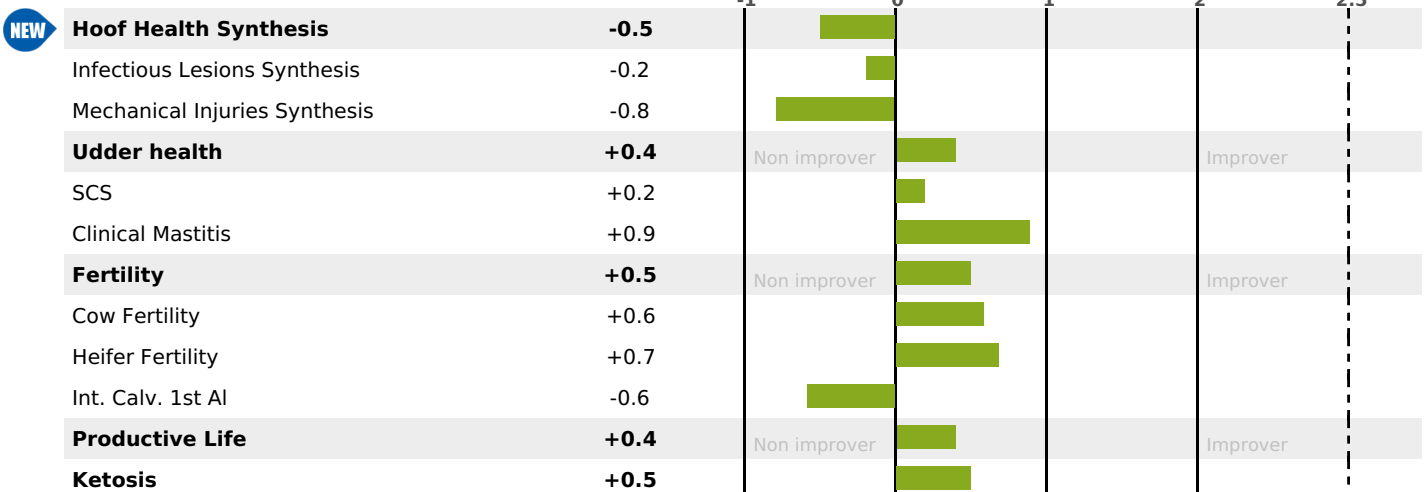

AVAILABLE

SOLIDS

POWERFULL

HEALTH

PRODUCTION

Milk Synthesis **+45**

29 daughter(s) - 28 Herd(s) - **Rel. 83%**

MILK	PROT. (KG)	FAT (KG)	PROT. (%)	FAT (%)	DIGER	K-CAS	B-CAS
+749	+34	+46	+0.16	+0.21	-0.6	BB	A2A2

FUNCTIONAL

MILCA : MIF / MTCP : MTF
MTETR : MTRF

CALV. EASE	D. CALV. EASE	CALF VIT	D. CALF VIT.
95	95	95	95

HEALTH