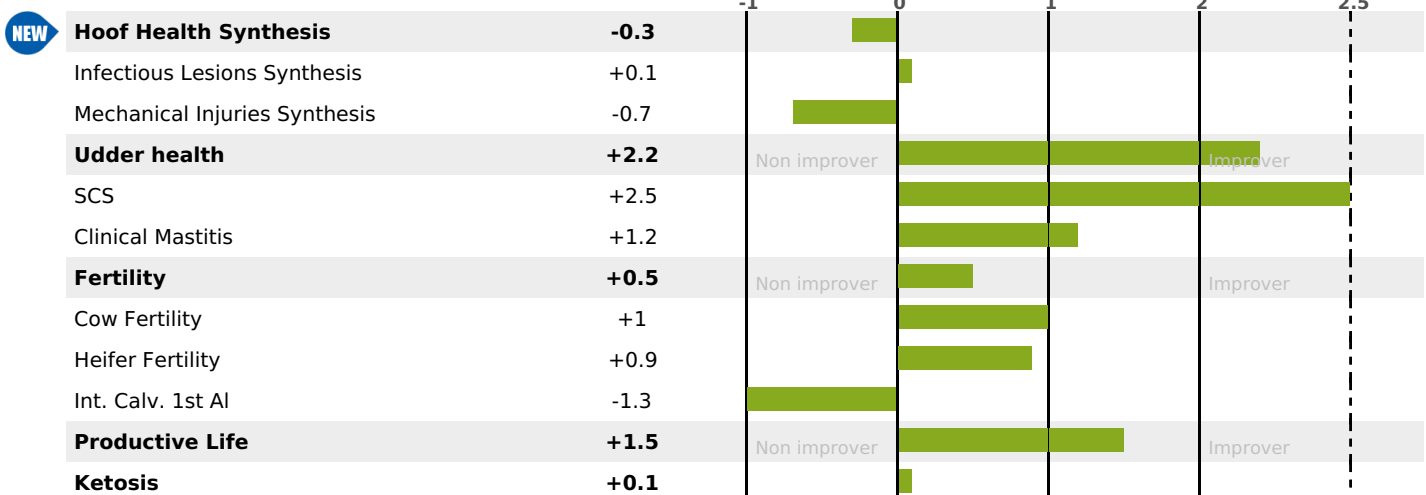

POIZAT

ISU

MAYFLOWER / JOLMONT / BRINK

174

AVAILABLE

SOLIDS

POWERFULL

HEALTH

PRODUCTION

Milk Synthesis **+56**

daughter(s) - Herd(s) - **Rel. 77%**

MILK	PROT. (KG)	FAT (KG)	PROT. (%)	FAT (%)	DIGER	K-CAS	B-CAS
+982	+40	+70	+0.13	+0.46	-0.1	AB	A1A1

FUNCTIONAL

MILCA : MIF / MTCP : MTF
MTETR : MTRF

CALV. EASE	D. CALV. EASE	CALF VIT	D. CALF VIT.
95	95	95	95

HEALTH