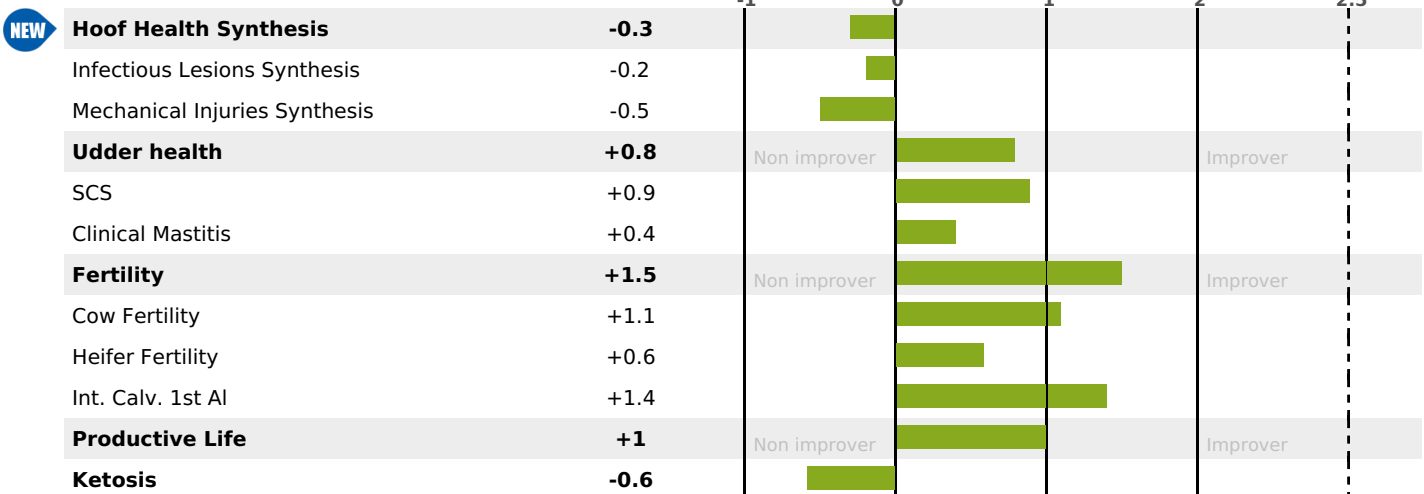

RADIOHEAD

ISU

NYX / JILBEER / UGOSTAR

158

AVAILABLE

SOLIDS

POWERFULL

HEALTH

PRODUCTION

Milk Synthesis **+38**

daughter(s) - Herd(s) - **Rel. 76%**

MILK	PROT. (KG)	FAT (KG)	PROT. (%)	FAT (%)	DIGER	K-CAS	B-CAS
+880	+29	+48	-0.02	+0.17	0.3	AB	A1A2

FUNCTIONAL

MILCA : MIF / MTCP : MTF
MTETR : MTRF

CALV. EASE	D. CALV. EASE	CALF VIT	D. CALF VIT.
95	95	95	95

HEALTH