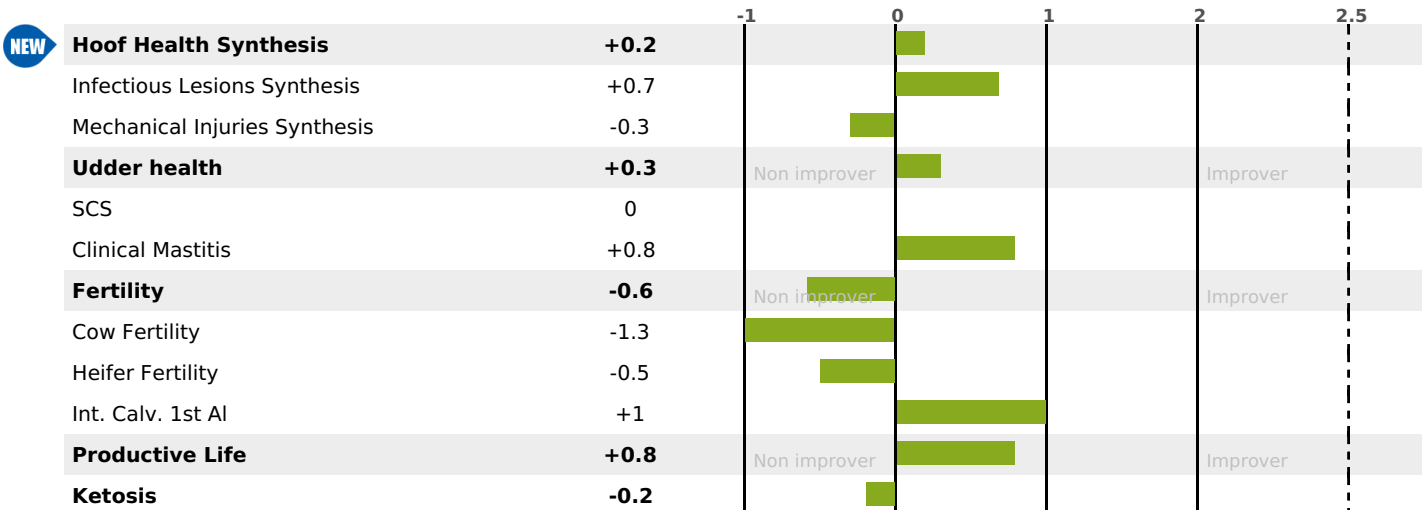

REMINGTON

ISU

NYX / LIROUD JB / VIGOR JB

140

AVAILABLE

POWERFULL

PRODUCTION

Milk Synthesis **+39**

daughter(s) - Herd(s) - **Rel. 76%**

MILK	PROT. (KG)	FAT (KG)	PROT. (%)	FAT (%)	DIGER	K-CAS	B-CAS
+696	+35	+20	+0.19	-0.13	-0.5	BB	A2A2

FUNCTIONAL

MILCA : MIF / MTCP : MTF
MTETR : MTRF

CALV. EASE	D. CALV. EASE	CALF VIT	D. CALF VIT.
95	95	95	95

HEALTH