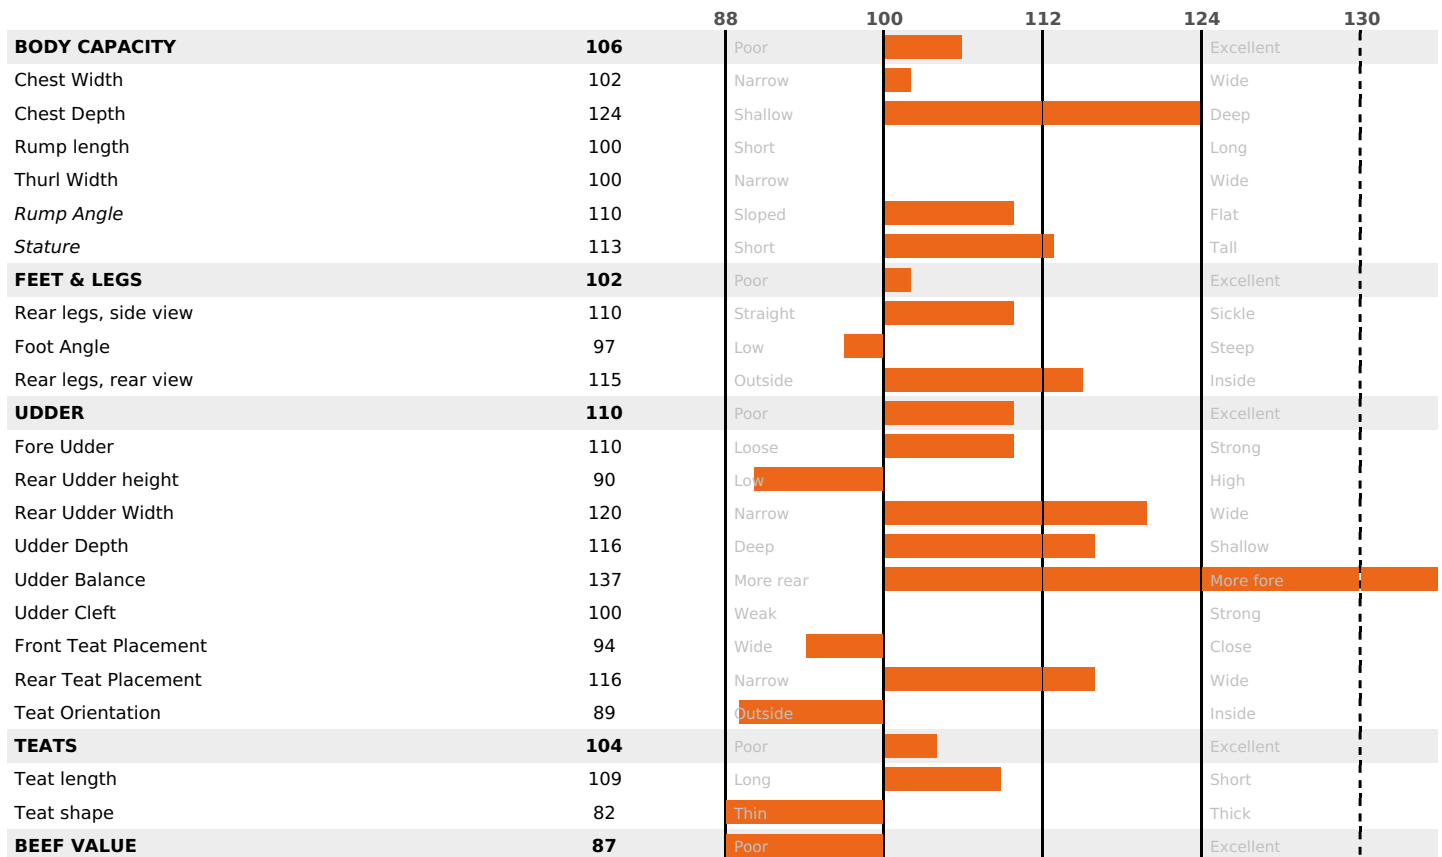

FR 4320818691 - N° 98295
BREEDER : GAEC DE CHARMEY
DAM : ORIANA / 4-305 / 7945Kg / 35,7 / 36,3

POWERFULL HEALTH GRAZING

PRODUCTION

Milk Synthesis +28

daughter(s) - Herd(s) - Rel. 77%

MILK	PROT. (KG)	FAT (KG)	PROT. (%)	FAT (%)	DIGER
+969	+26	+23	-0.1	-0.22	0.3

K-CAS	B-CAS
AA	A1A2

FUNCTIONAL

CALV. EASE	D. CALV. EASE	CALF VIT	D. CALF VIT.
84	95	95	95

MILCA : MIF / MTCP : MTF / MTETR : MTRF

HEALTH

1.1

NEW

TYPE

107

daughter(s) - Herd(s) - Reliability 67

NEW