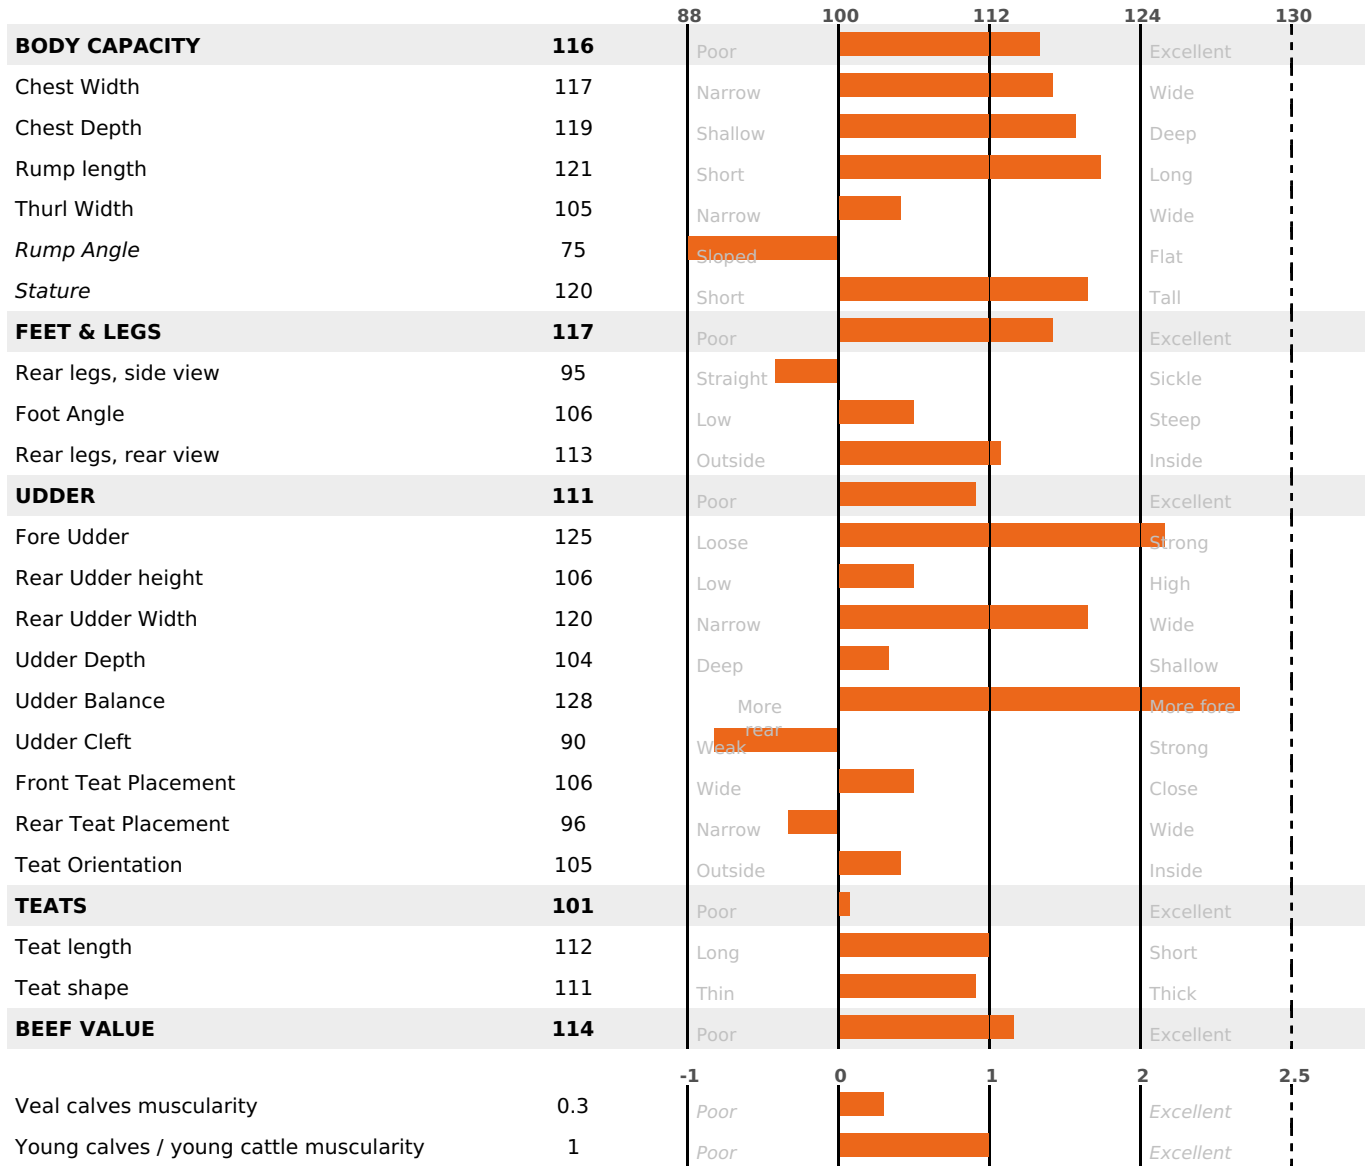

PRODUCTION

Milk Synthesis **+68**

daughter(s) - Herd(s) - **Rel. 76%**

MILK	PROT. (KG)	FAT (KG)	PROT. (%)	FAT (%)	DIGER	K-CAS	B-CAS
+1322	+53	+67	+0.15	+0.21	0.3	AB	A1A2

FUNCTIONAL

MILCA : MIF / MTCP : MTF

MTETR : MTRF

CALV. EASE	D. CALV. EASE	CALF VIT	D. CALF VIT.
95	95	95	95

HEALTH

NEW

daughter(s) - Herd(s) - **Reliability 67**

FR 4425919608 - N° 98829
 BREEDER : GAEC MS JONCHERAY
 DAM : OCTAVIA
 2-296 9965KG 39 37,2