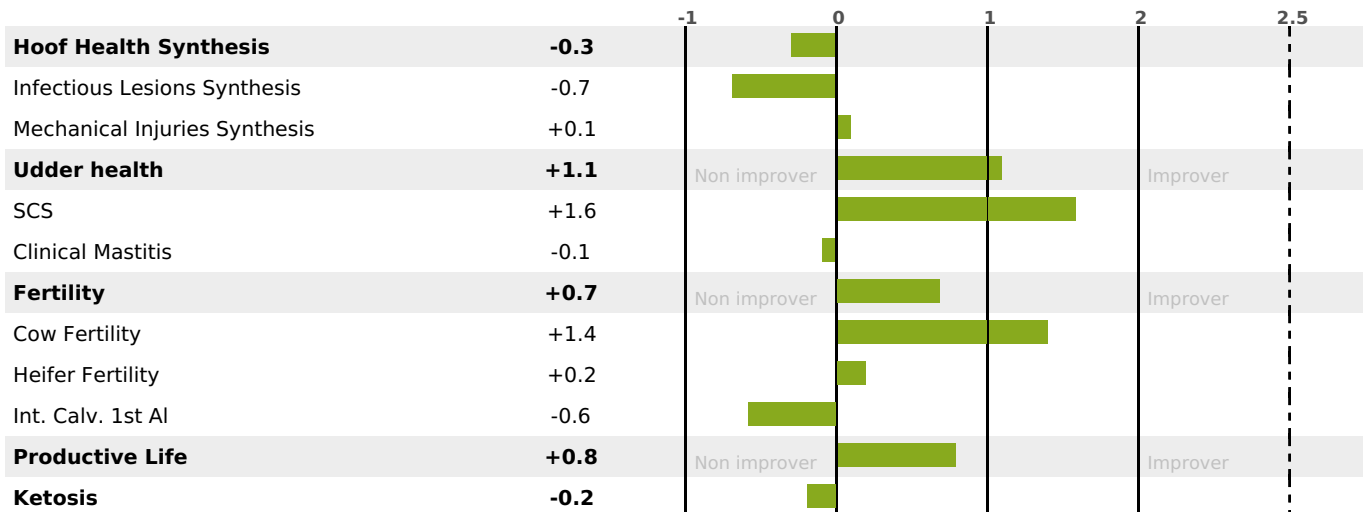

PRODUCTION

Milk Synthesis **+68**

daughter(s) - Herd(s) - **Rel. 76%**

MILK	PROT. (KG)	FAT (KG)	PROT. (%)	FAT (%)	DIGER	K-CAS	B-CAS
+1322	+53	+67	+0.15	+0.21	0.3	AB	A1A2

FUNCTIONAL

MILCA : MIF / MTCP : MTF

MTETR : MTRF

CALV. EASE	D. CALV. EASE	CALF VIT	D. CALF VIT.
95	95	95	95

HEALTH

NEW

daughter(s) - Herd(s) - **Reliability 67**

FR 4425919608 - N° 98829
 BREEDER : GAEC MS JONCHERAY
 DAM : OCTAVIA
 2-296 9965KG 39 37,2