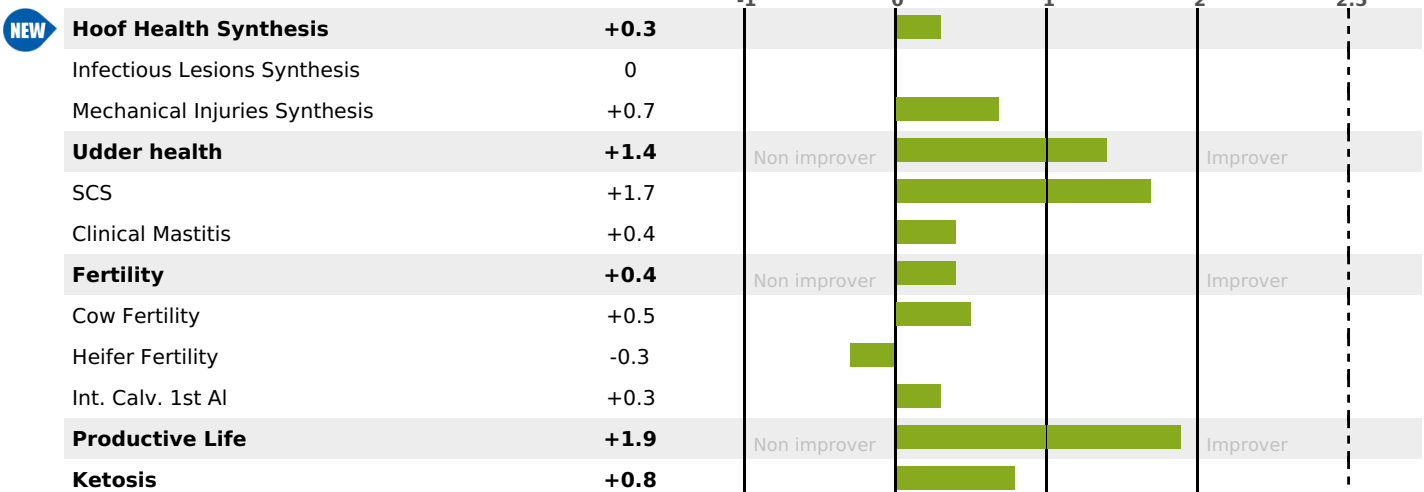

RUSTIC

ISU

OGIVE / MILLENIUM / CRASAT

167

AVAILABLE

SOLIDS

POWERFULL

HEALTH

GRAZING

PRODUCTION

Milk Synthesis **+46**

daughter(s) - Herd(s) - **Rel. 77%**

MILK	PROT. (KG)	FAT (KG)	PROT. (%)	FAT (%)	DIGER	K-CAS	B-CAS
+827	+35	+47	+0.13	+0.17	0.7	AB	A1A2

FUNCTIONAL

MILCA : MIF / MTCP : MTF
MTETR : MTRF

CALV. EASE	D. CALV. EASE	CALF VIT	D. CALF VIT.
95	95	95	95

HEALTH