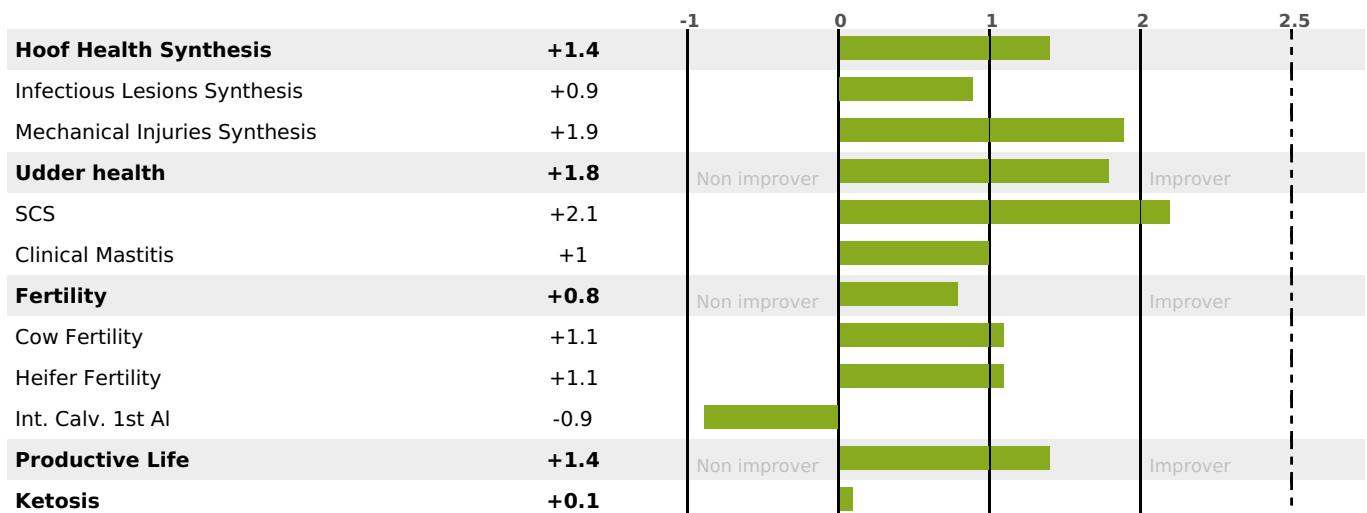

SAVINO

ISU

PARAGUAY / MITSOUKO / ILLUSION

175

AVAILABLE

SOLIDS

POWERFULL

HEALTH

GRAZING

PRODUCTION

Milk Synthesis **+54**

daughter(s) - Herd(s) - **Rel. 71%**

MILK	PROT. (KG)	FAT (KG)	PROT. (%)	FAT (%)	DIGER	K-CAS	B-CAS
+999	+43	+49	+0.15	+0.13	-0.2	BB	A2A2

FUNCTIONAL

MILCA : MIF / MTCP : MTF

MTETR : MTRF

CALV. EASE	D. CALV. EASE	CALF VIT	D. CALF VIT.
95	95	95	95

HEALTH

NEW