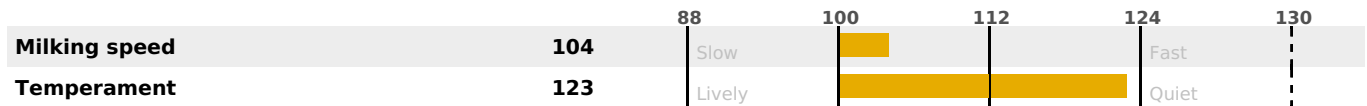

SAVINO

ISU

PARAGUAY / MITSOUKO / ILLUSION

175

AVAILABLE

SOLIDS

POWERFULL

HEALTH

GRAZING

PRODUCTION

Milk Synthesis **+54**

daughter(s) - Herd(s) - **Rel. 71%**

MILK	PROT. (KG)	FAT (KG)	PROT. (%)	FAT (%)	DIGER	K-CAS	B-CAS
+999	+43	+49	+0.15	+0.13	-0.2	BB	A2A2

FUNCTIONAL

MILCA : MIF / MTCP : MTF

MTETR : MTRF

CALV. EASE	D. CALV. EASE	CALF VIT	D. CALF VIT.
95	95	95	95