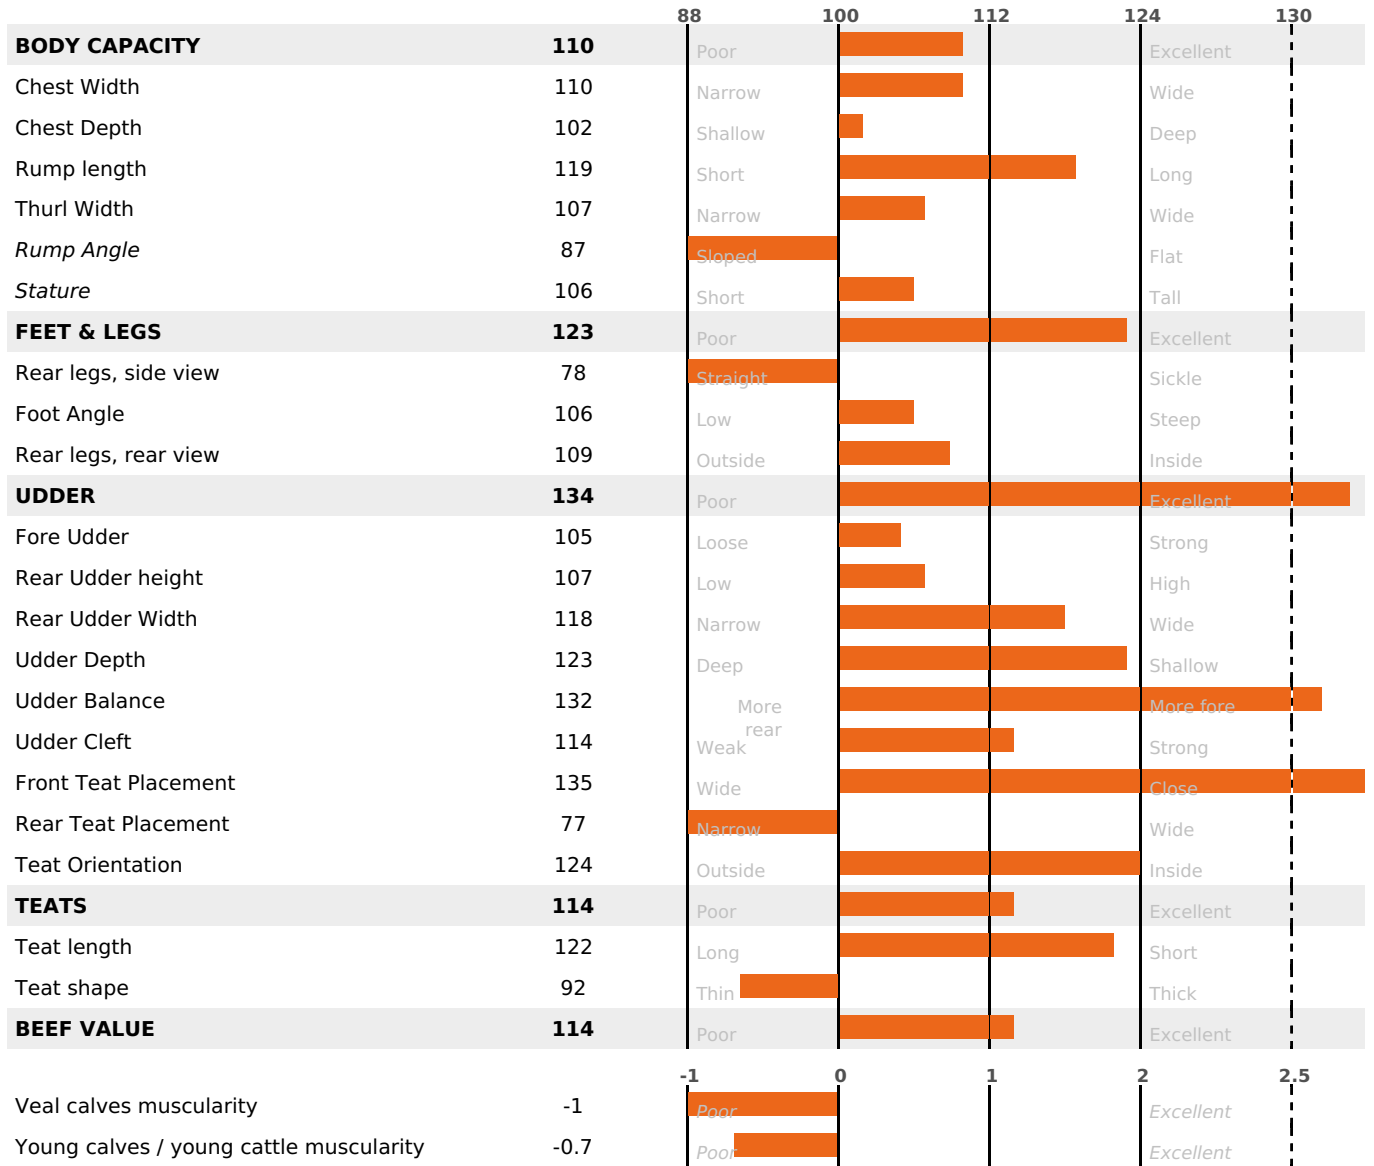

PRODUCTION

Milk Synthesis **+38**

daughter(s) - Herd(s) - **Rel. 76%**

MILK	PROT. (KG)	FAT (KG)	PROT. (%)	FAT (%)	DIGER	K-CAS	B-CAS
+751	+32	+31	+0.1	-0.01	-0.4	AA	A1A2

FUNCTIONAL

MILCA : MIF / MTCP : MTF

MTETR : MTRF

CALV. EASE	D. CALV. EASE	CALF VIT	D. CALF VIT.
95	95	95	95

HEALTH

NEW

daughter(s) - Herd(s) - **Reliability 65**

FR 2541427078 - N° A0904
 BREEDER : GAEC DU CHAMP DU MOULIN
 DAM : PERLE
 1-305 7236KG 33,3 37,0