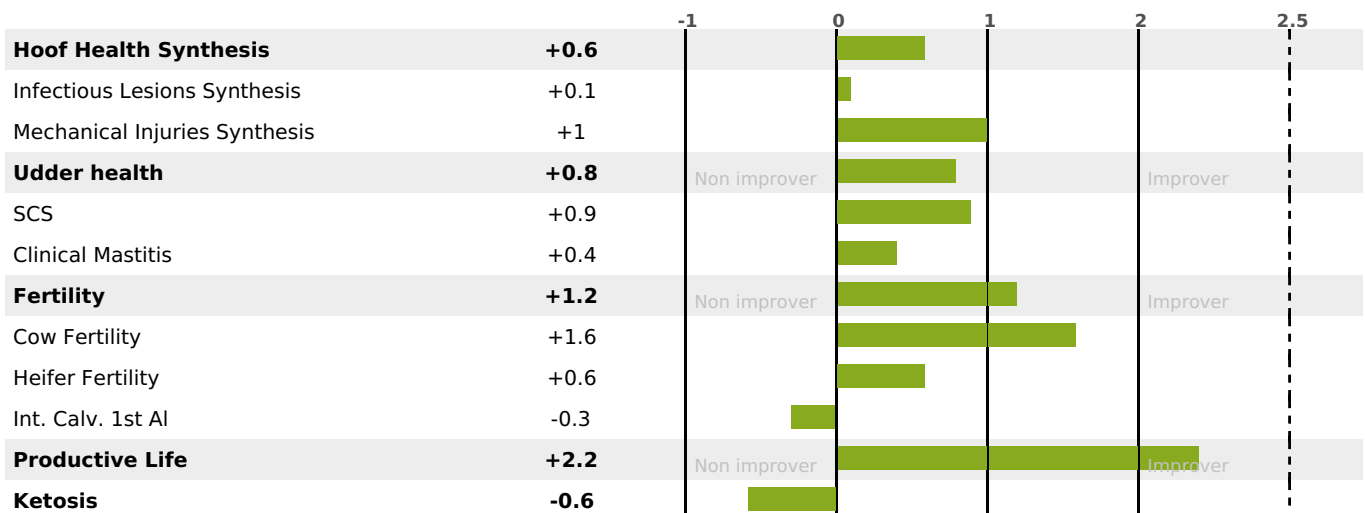

PRODUCTION

Milk Synthesis **+38**

daughter(s) - Herd(s) - **Rel. 76%**

MILK	PROT. (KG)	FAT (KG)	PROT. (%)	FAT (%)	DIGER	K-CAS	B-CAS
+751	+32	+31	+0.1	-0.01	-0.4	AA	A1A2

FUNCTIONAL

MILCA : MIF / MTCP : MTF

MTETR : MTRF

CALV. EASE	D. CALV. EASE	CALF VIT	D. CALF VIT.
95	95	95	95

HEALTH

NEW

daughter(s) - Herd(s) - **Reliability 65**

FR 2541427078 - N° A0904
 BREEDER : GAEC DU CHAMP DU MOULIN
 DAM : PERLE
 1-305 7236KG 33,3 37,0