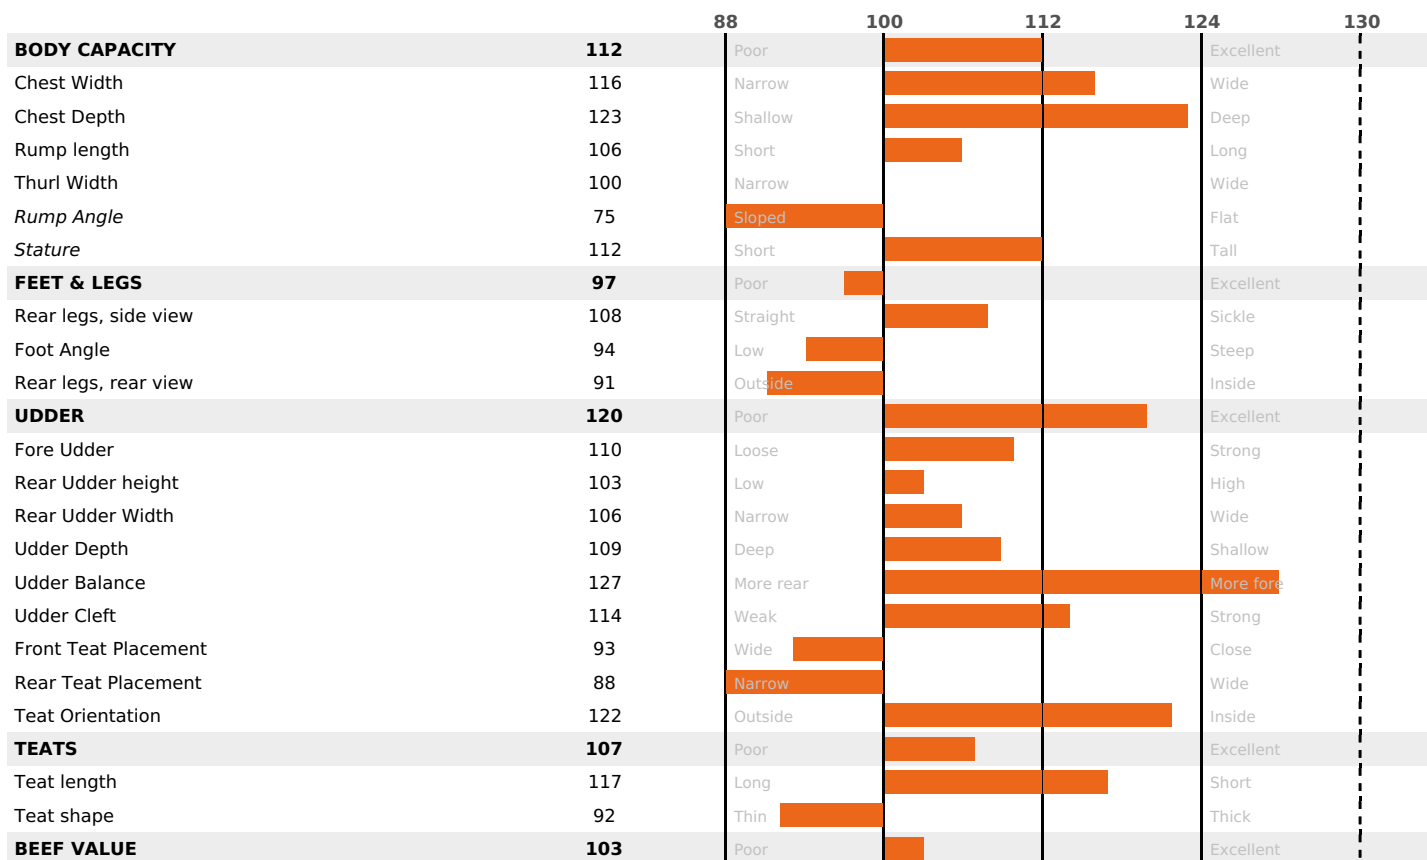

FR 2546068186 - N° A0149
BREEDER : GAEC DE LA CHAPELLE
DAM : ORATRICE / 2-305 / 7774Kg / 38,2 / 35,0

SOLIDS POWERFULL HEALTH GRAZING

PRODUCTION

Milk Synthesis **+46**

1 daughter(s) - 1 Herd(s) - Rel. 76%

MILK	PROT. (KG)	FAT (KG)	PROT. (%)	FAT (%)	DIGER
+849	+38	+36	+0.16	+0.02	-1.2

K-CAS	B-CAS
BB	A2A2

FUNCTIONAL

CALV. EASE	D. CALV. EASE	CALF VIT	D. CALF VIT.
95	95	95	95

MILCA : MIF / MTCP : MTF / MTETR : MTRF

HEALTH

2.3

NEW

TYPE

116

3 daughter(s) - 3 Herd(s) - Reliability 67

NEW