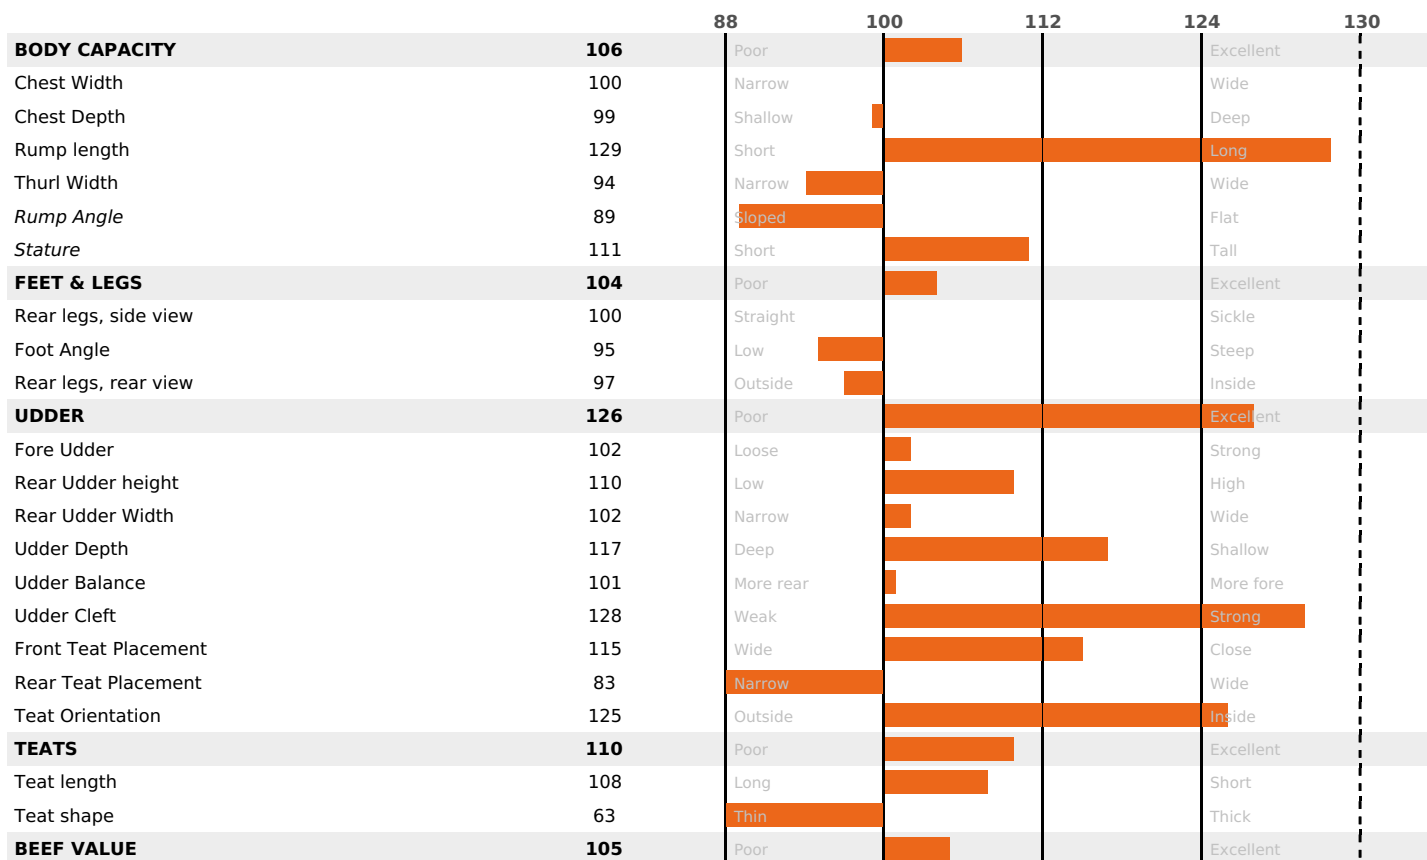

FR 4320812109 - N° 98825
BREEDER : GAEC DES CHAMPS D'OSSEY SAILLARD
DAM : POLYNESIE / 2-305 / 5622Kg / 38,7 / 39,6

SOLIDS POWERFULL HEALTH GRAZING

PRODUCTION

Milk Synthesis **+11**

39 daughter(s) - 36 Herd(s) - **Rel. 85%**

MILK	PROT. (KG)	FAT (KG)	PROT. (%)	FAT (%)	DIGER
+222	+9	+11	+0.01	+0.04	-0.3

K-CAS	B-CAS
AA	A1A1

FUNCTIONAL

CALV. EASE	D. CALV. EASE	CALF VIT	D. CALF VIT.
95	95	95	95

MILCA : MIF / MTCP : MTF / MTETR : MTRC

HEALTH

1.9

NEW

TYPE

120

22 daughter(s) - 19 Herd(s) - **Reliability 72**

NEW