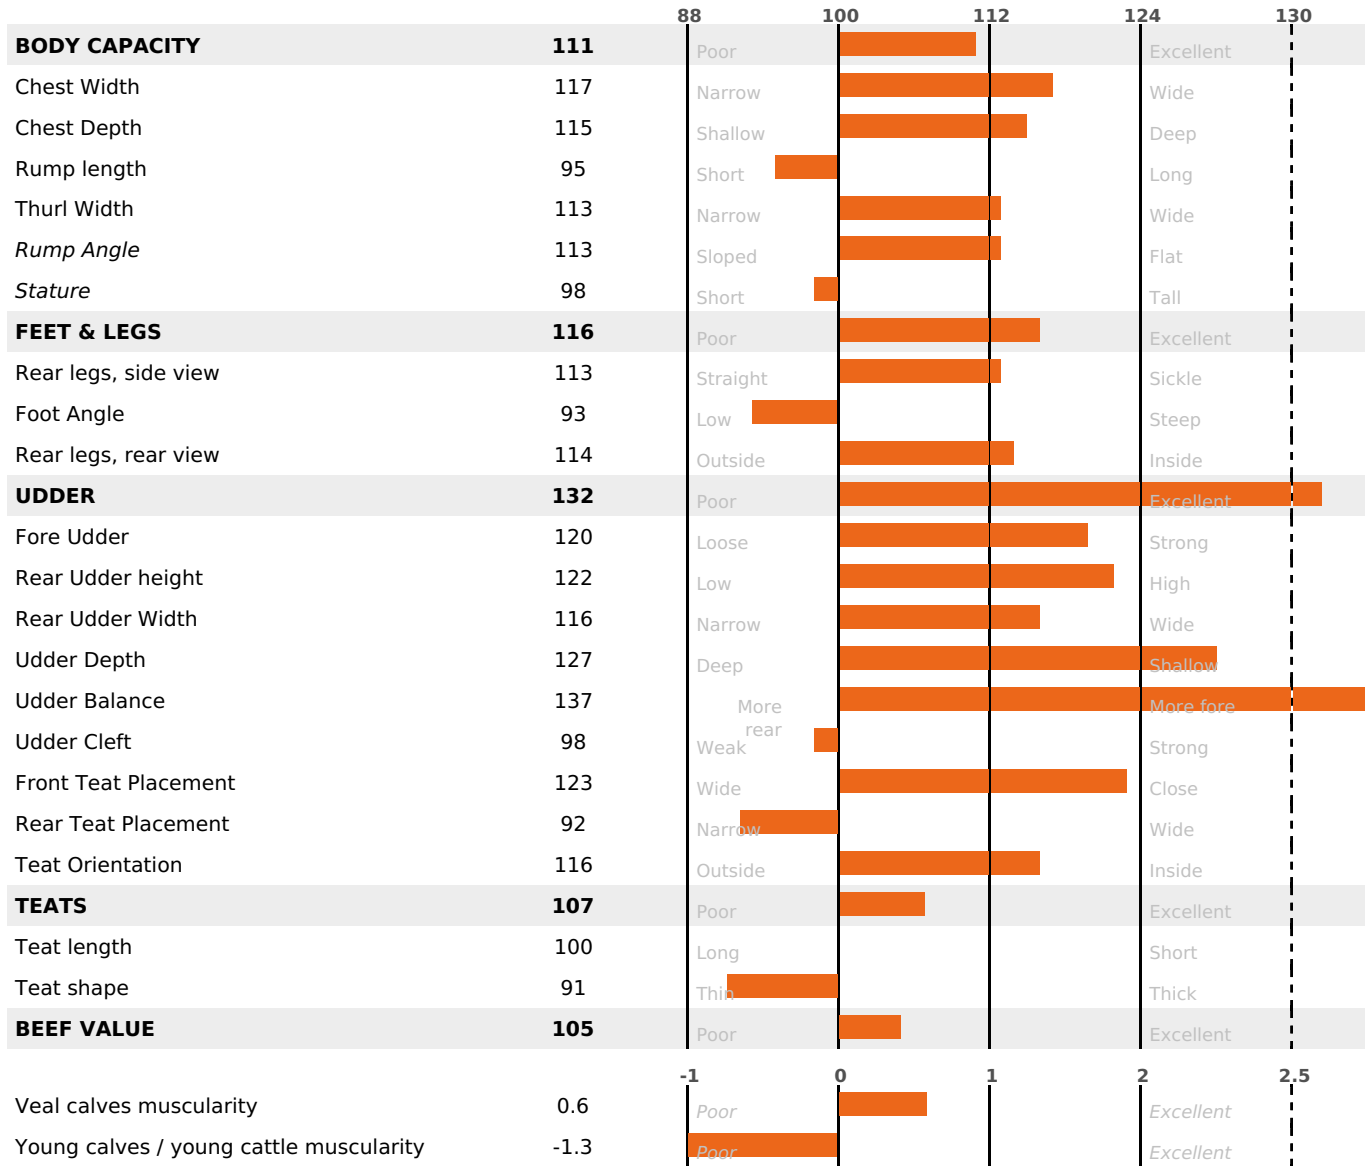

GRAZING

PRODUCTION

Milk Synthesis **+42**

daughter(s) - Herd(s) - **Rel. 77%**

MILK	PROT. (KG)	FAT (KG)	PROT. (%)	FAT (%)	DIGER	K-CAS	B-CAS
+647	+31	+44	+0.15	+0.26	-0.4	AB	A1A2

FUNCTIONAL

MILCA : MIF / MTCP : MTF
MTETR : MTRF

CALV. EASE	D. CALV. EASE	CALF VIT	D. CALF VIT.
95	95	95	95

HEALTH

3.6

NEW

daughter(s) - Herd(s) - **Reliability 68**

FR 6951158669 - N° 98834
 BREEDER : GAEC DU CROCOMBY
 DAM : PALOMBE
 1-305 8657KG 40.3 36,9