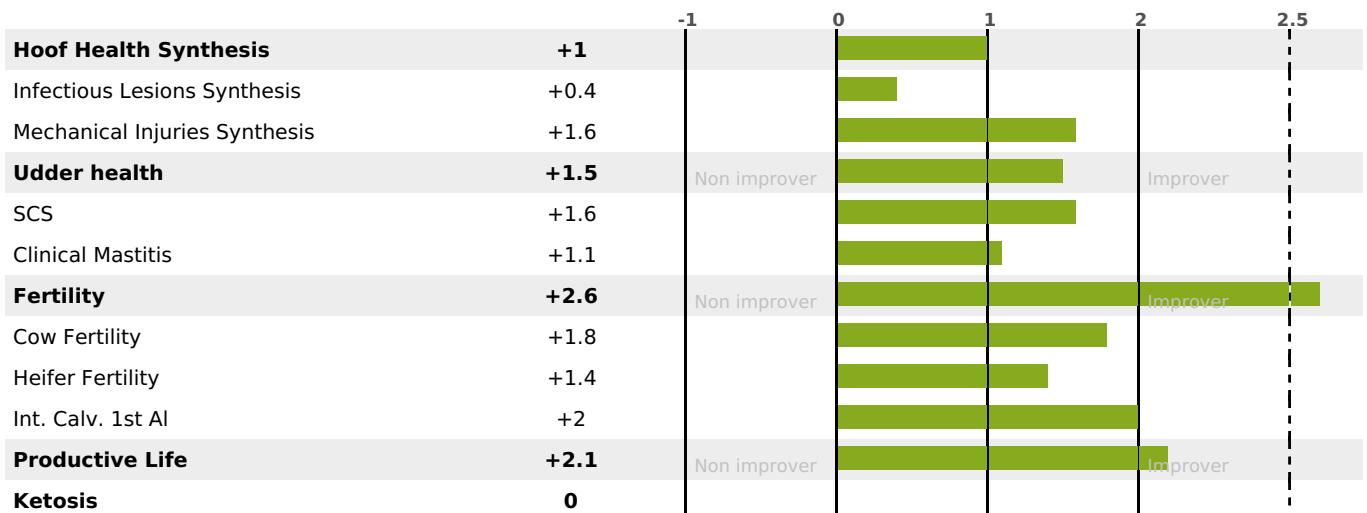

GRAZING

PRODUCTION

Milk Synthesis **+42**

daughter(s) - Herd(s) - **Rel. 77%**

MILK	PROT. (KG)	FAT (KG)	PROT. (%)	FAT (%)	DIGER	K-CAS	B-CAS
+647	+31	+44	+0.15	+0.26	-0.4	AB	A1A2

FUNCTIONAL

MILCA : MIF / MTCP : MTF
MTETR : MTRF

CALV. EASE	D. CALV. EASE	CALF VIT	D. CALF VIT.
95	95	95	95

HEALTH

3.6

NEW

daughter(s) - Herd(s) - **Reliability 68**

FR 6951158669 - N° 98834
 BREEDER : GAEC DU CROCOMBY
 DAM : PALOMBE
 1-305 8657KG 40.3 36,9