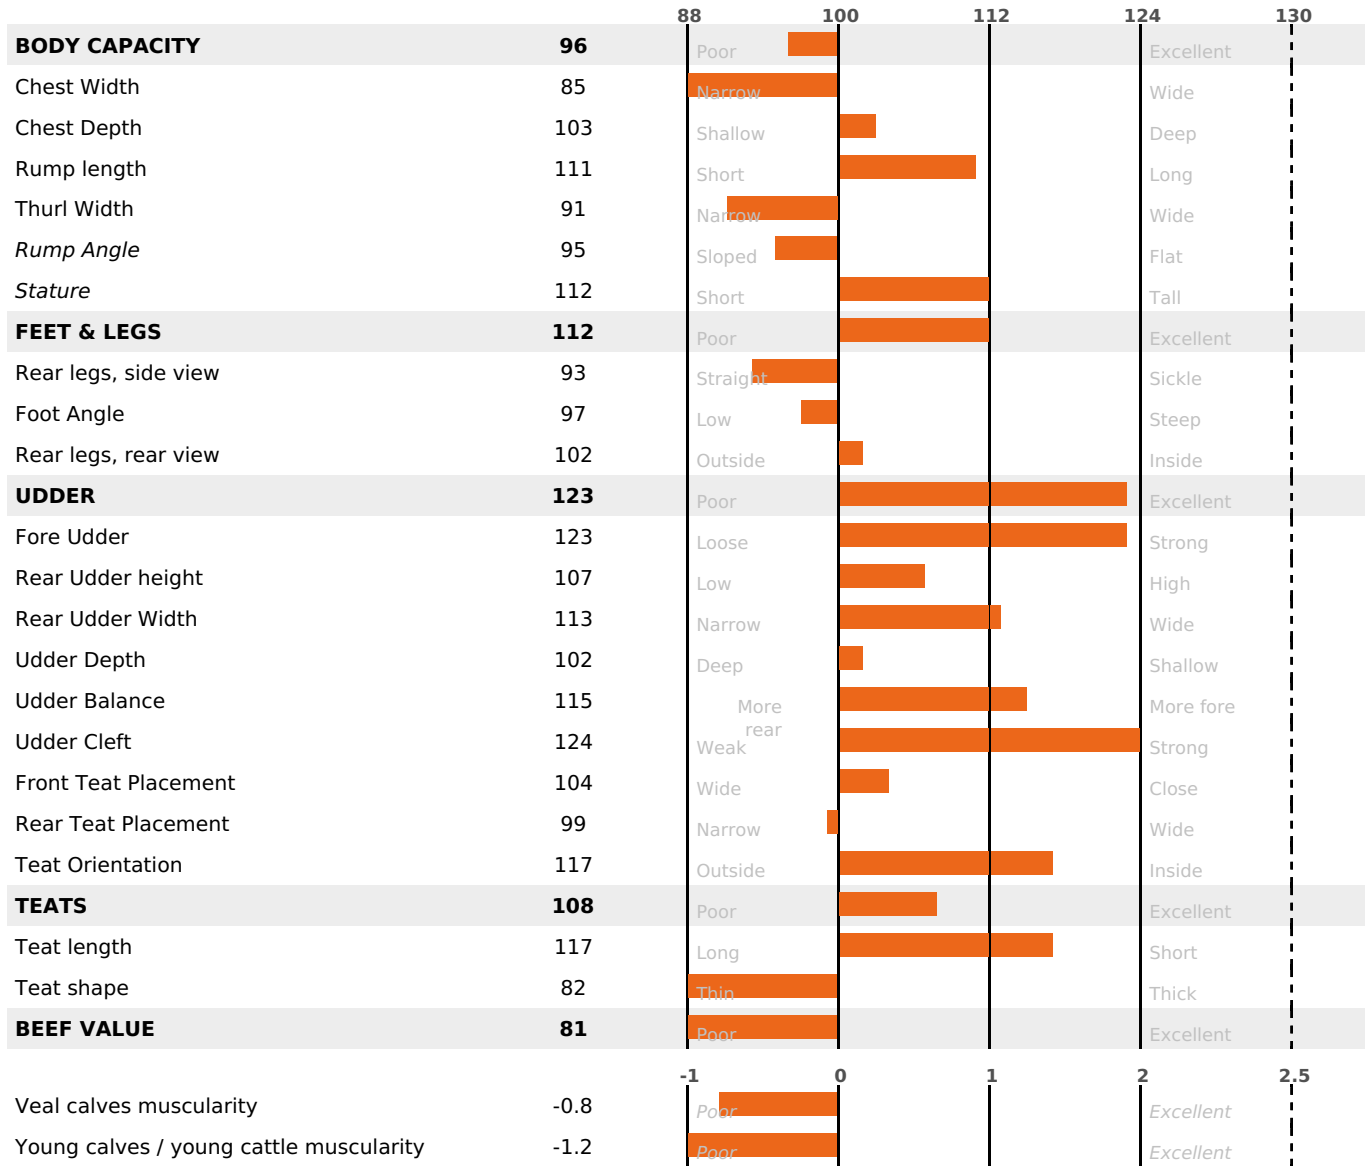

GRAZING

PRODUCTION

Milk Synthesis +50

daughter(s) - Herd(s) - **Rel. 75%**

MILK	PROT. (KG)	FAT (KG)	PROT. (%)	FAT (%)	DIGER	K-CAS	B-CAS
+911	+42	+36	+0.2	+0.02	0.3	BB	A2A2

FUNCTIONAL

MILCA : MIF / MTCP : MTF

MTETR : MTRF

CALV. EASE	D. CALV. EASE	CALF VIT	D. CALF VIT.
95	95	95	95

HEALTH

1.4

NEW

daughter(s) - Herd(s) - **Reliability 63**

FR 2521702847 - N° A1421
 BREEDER : GAEC DE L'AUBE
 DAM : PRETTY
 3-305 11361KG 46.3 40,7