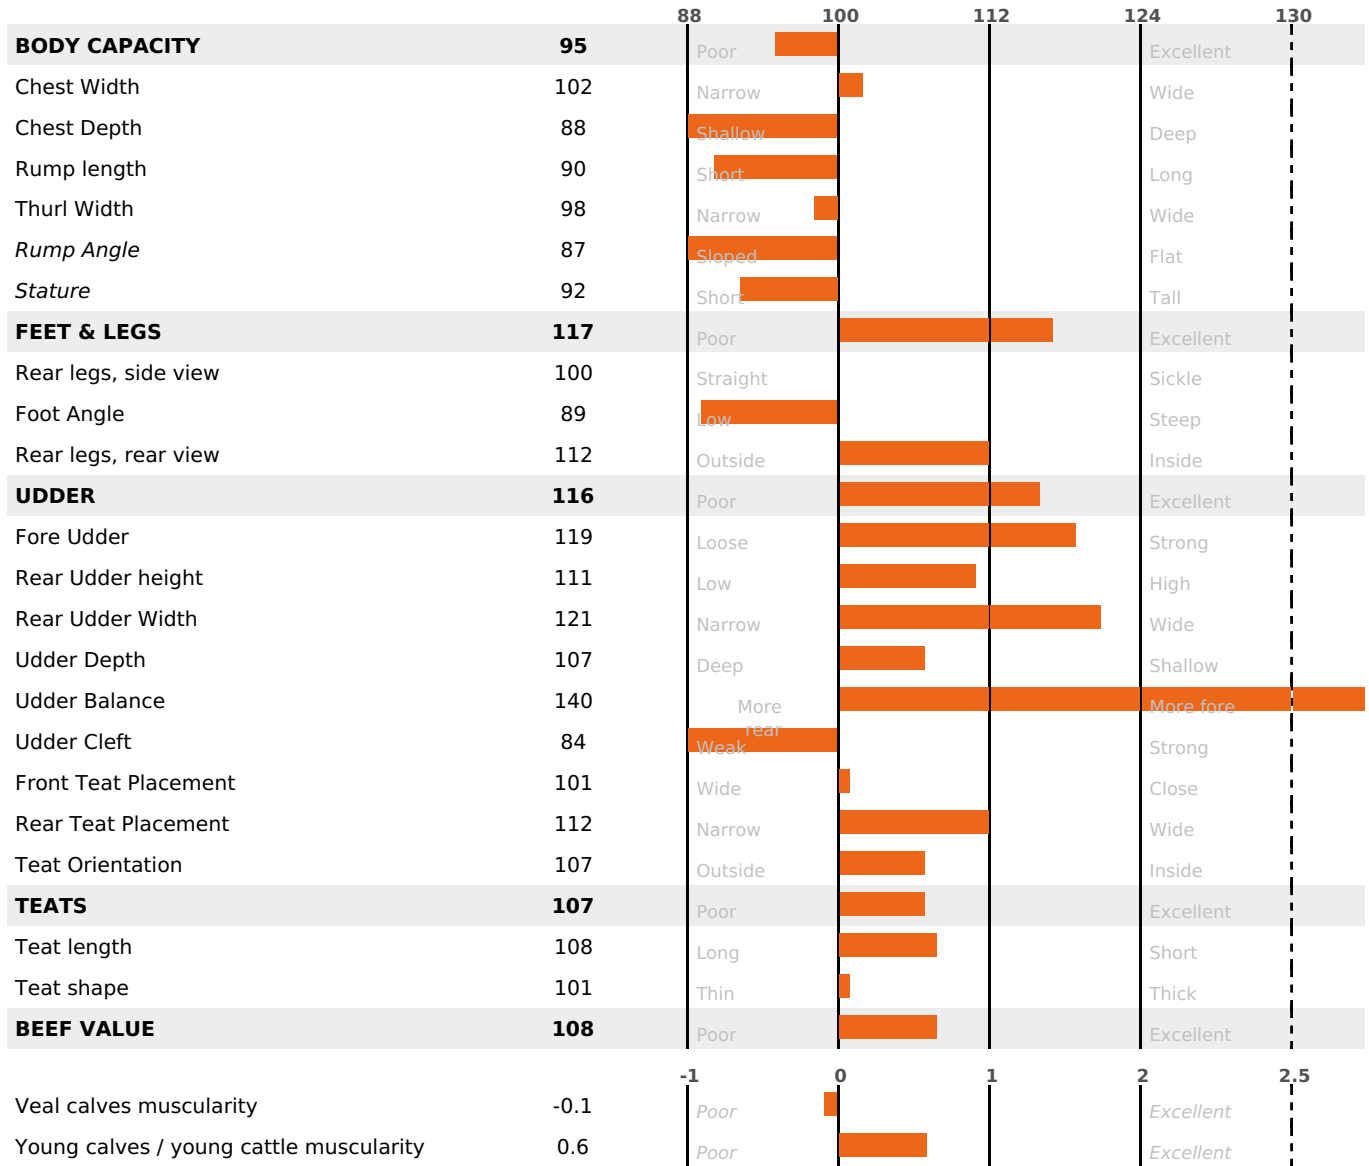

GRAZING

PRODUCTION

Milk Synthesis **+55**

daughter(s) - Herd(s) - **Rel. 76%**

MILK	PROT. (KG)	FAT (KG)	PROT. (%)	FAT (%)	DIGER	K-CAS	B-CAS
+1058	+45	+45	+0.15	+0.07	-0.1	BB	A2A2

FUNCTIONAL

MILCA : MIF / MTCP : MTF

MTETR : MTRF

CALV. EASE	D. CALV. EASE	CALF VIT	D. CALF VIT.
95	95	95	95

HEALTH

2.1

NEW

daughter(s) - Herd(s) - **Reliability 66**

FR 0122025726 - N° A1419
BREEDER : GAEC FOREY
DAM : OEILLETTE
3-305 11354KG 36.2 36,9