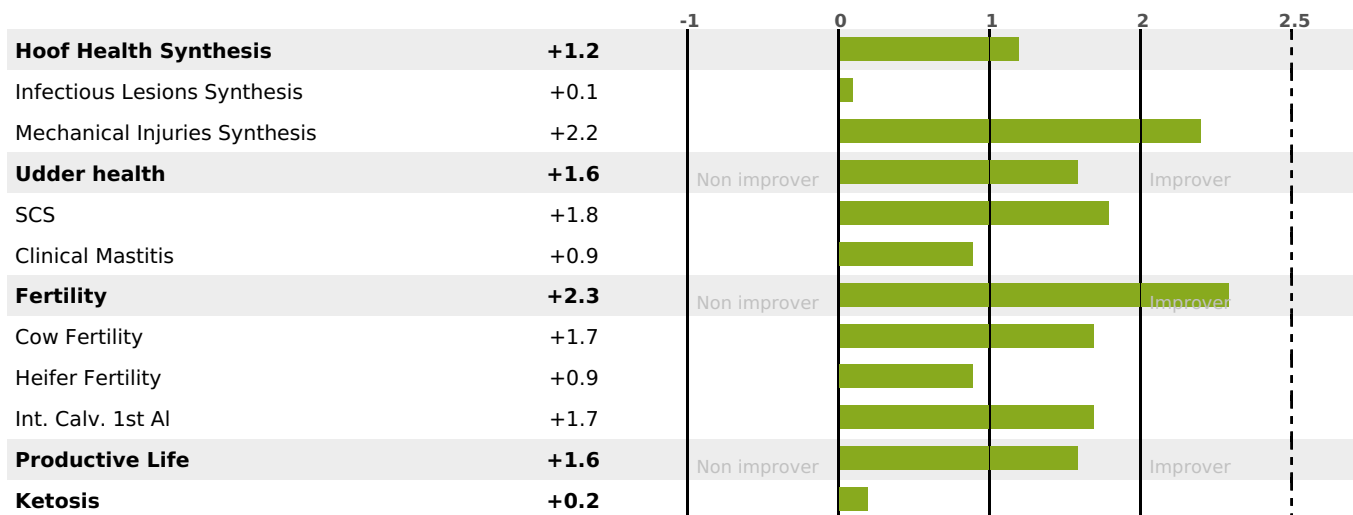

SOLIDS

POWERFULL

HEALTH

GRAZING

PRODUCTION

Milk Synthesis **+53**

daughter(s) - Herd(s) - **Rel. 71%**

MILK	PROT. (KG)	FAT (KG)	PROT. (%)	FAT (%)	DIGER	K-CAS	B-CAS
+957	+42	+49	+0.15	+0.17	-0.5	BB	A2A2

FUNCTIONAL

MILCA : MIF / MTCP : MTF
MTETR : MTRF

CALV. EASE	D. CALV. EASE	CALF VIT	D. CALF VIT.
95	95	95	95

HEALTH

3.4

NEW

daughter(s) - Herd(s) - **Reliability 61**

FR 4323262313 - N° A3478
 BREEDER : GAEC DE LA BESSADE
 DAM : PEPETTE
 2-305 9654KG 37,3 35,7