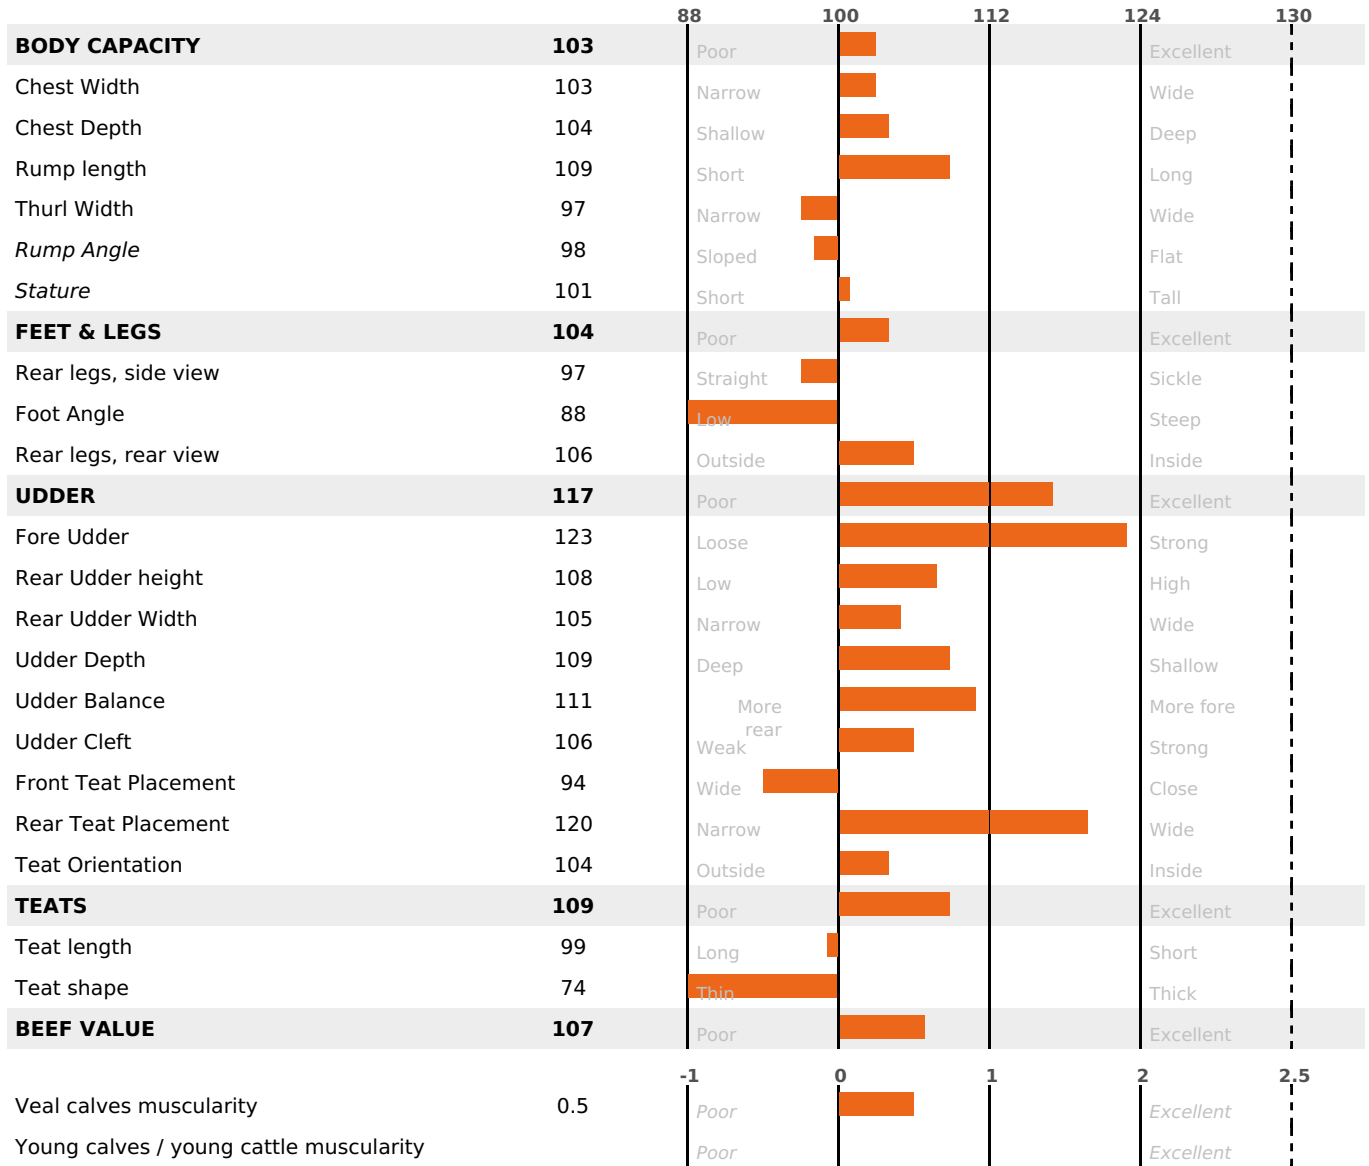

SOLIDS

POWERFULL

HEALTH

GRAZING

PRODUCTION

Milk Synthesis **+53**

daughter(s) - Herd(s) - **Rel. 71%**

MILK	PROT. (KG)	FAT (KG)	PROT. (%)	FAT (%)	DIGER	K-CAS	B-CAS
+957	+42	+49	+0.15	+0.17	-0.5	BB	A2A2

FUNCTIONAL

MILCA : MIF / MTCP : MTF
MTETR : MTRF

CALV. EASE	D. CALV. EASE	CALF VIT	D. CALF VIT.
95	95	95	95

HEALTH

3.4

NEW

daughter(s) - Herd(s) - **Reliability 61**

FR 4323262313 - N° A3478
 BREEDER : GAEC DE LA BESSADE
 DAM : PEPETTE
 2-305 9654KG 37,3 35,7