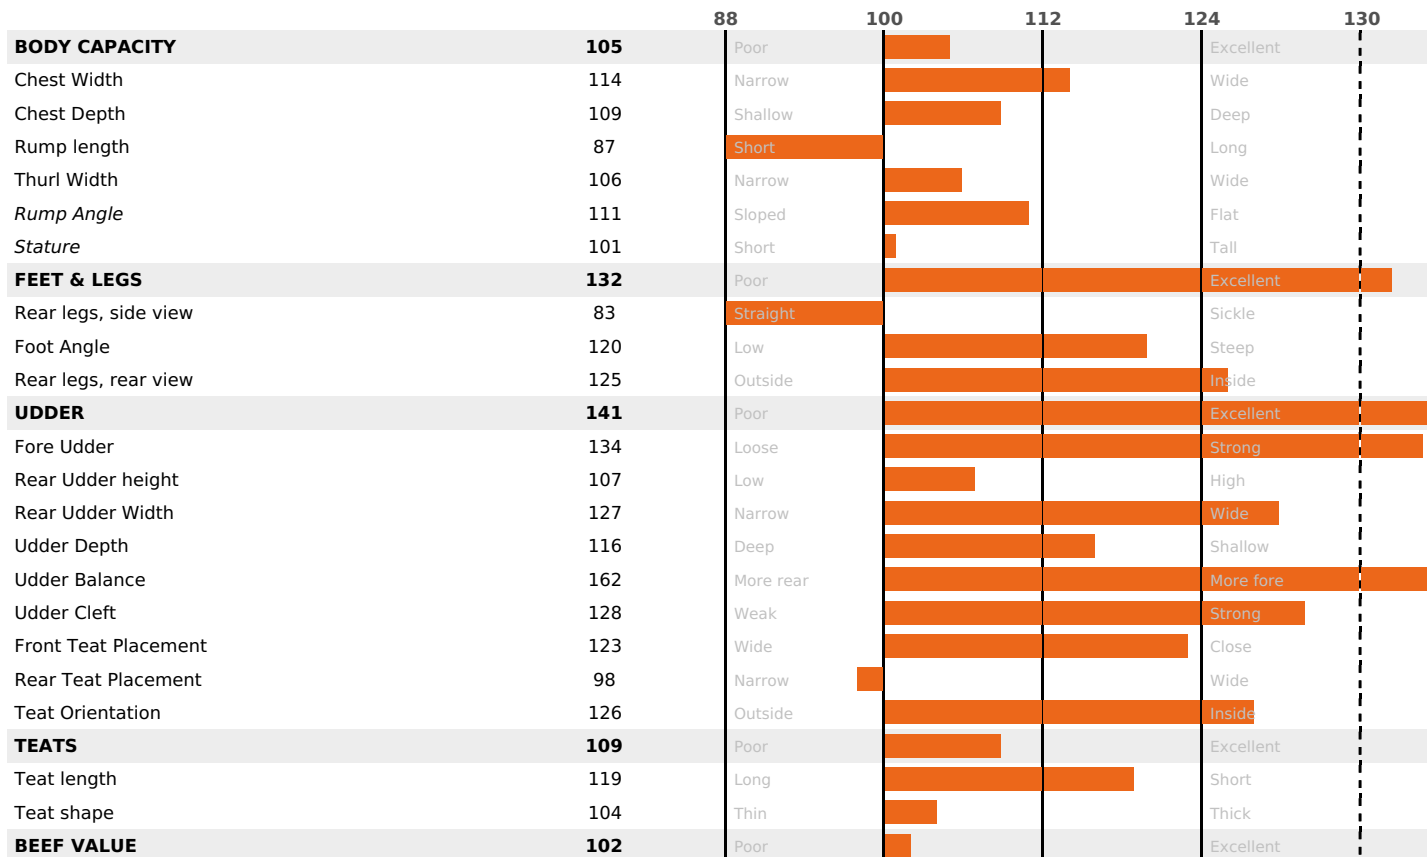

FR 2546743960 - N° A4251
BREEDER : M MINET QUENTIN
DAM : TENTATION / 1-305 / 5083Kg / 38,5 / 35,4

SOLIDS POWERFULL HEALTH GRAZING

PRODUCTION

Milk Synthesis **+41**

daughter(s) - Herd(s) - **Rel. 73%**

MILK	PROT. (KG)	FAT (KG)	PROT. (%)	FAT (%)	DIGER
+628	+32	+34	+0.19	+0.18	-0.8

K-CAS	B-CAS
AB	A1A2

FUNCTIONAL

CALV. EASE	D. CALV. EASE	CALF VIT	D. CALF VIT.
93	95	95	95

MILCA : MIF / MTCP : MTF / MTETR : MTRF

HEALTH

0.9

NEW

TYPE

138

daughter(s) - Herd(s) - **Reliability 63**

NEW