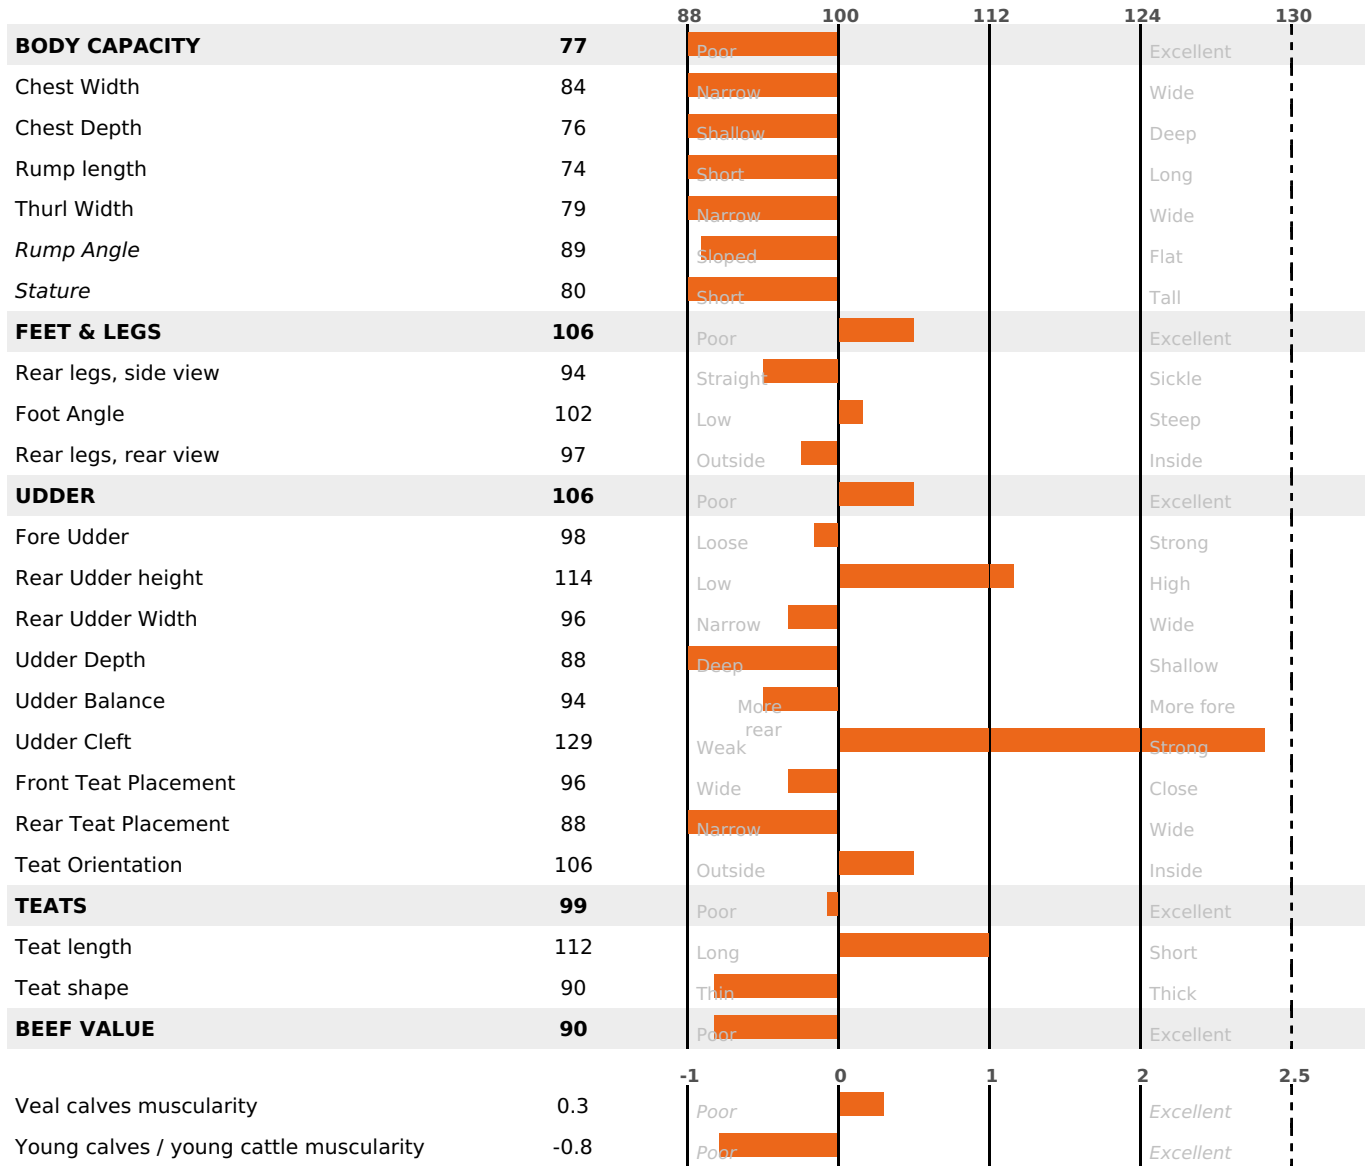

ESMERIA

ISU

ROBIN / MOHAIR / MERCI

85

PRODUCTION

Milk Synthesis -5

198 daughter(s) - 191 Herd(s) - Rel. 95%

MILK	PROT. (KG)	FAT (KG)	PROT. (%)	FAT (%)	DIGER	K-CAS	B-CAS
-529	-10	+9	+0.12	+0.46	1	AA	

FUNCTIONAL

MILCA : MIF / MTCP : MTF
MTETR : NC

CALV. EASE	D. CALV. EASE	CALF VIT	D. CALF VIT.
95	95	95	95

HEALTH

-0.3

NEW

139 daughter(s) - 134 Herd(s) - **Reliability 84**

FR 5370552370 - N° 79064
 BREEDER : M CHAUDET JEAN PAUL
 DAM : ARANGE
 3-305 8658KG 39,1 34,1