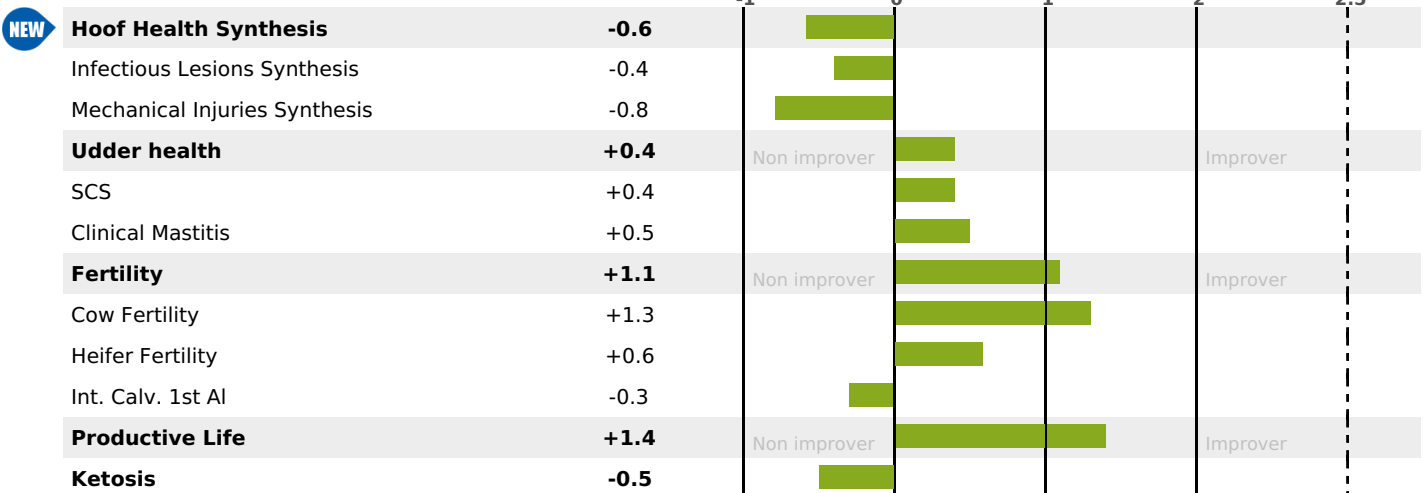

GRAZING

PRODUCTION

Milk Synthesis **+18**

7481 daughter(s) - 3400 Herd(s) - **Rel. 95%**

MILK	PROT. (KG)	FAT (KG)	PROT. (%)	FAT (%)	DIGER	K-CAS	B-CAS
+308	+13	+22	+0.04	+0.14	0.1	AB	A1A2

FUNCTIONAL

MILCA : MIF / MTC

MTETR : MTRF

CALV. EASE	D. CALV. EASE	CALF VIT	D. CALF VIT.
95	95	95	95

HEALTH

0.7

3137 daughter(s) - 1511 Herd(s) - **Reliability**

95

FR 0113019487 - N° 85490

BREEDER : EARL GUERRY