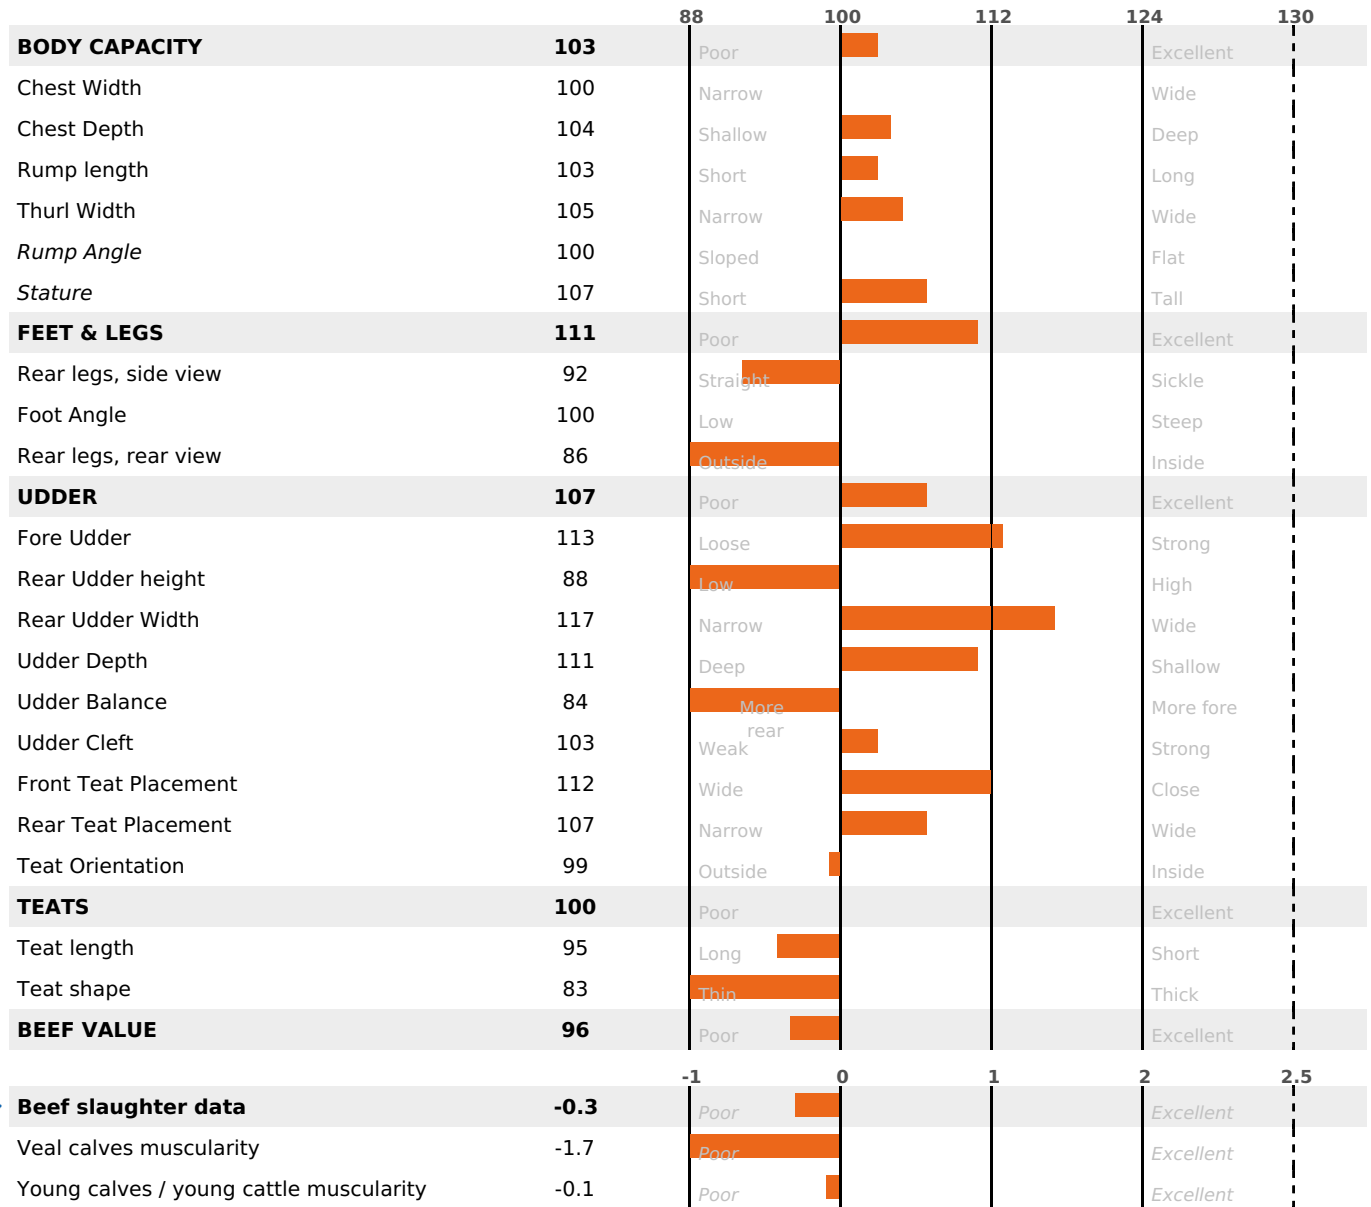

GRAZING

PRODUCTION

Milk Synthesis **+18**

7481 daughter(s) - 3400 Herd(s) - **Rel. 95%**

MILK	PROT. (KG)	FAT (KG)	PROT. (%)	FAT (%)	DIGER	K-CAS	B-CAS
+308	+13	+22	+0.04	+0.14	0.1	AB	A1A2

FUNCTIONAL

MILCA : MIF / MTC

MTETR : MTRF

CALV. EASE	D. CALV. EASE	CALF VIT	D. CALF VIT.
95	95	95	95

HEALTH

0.7

3137 daughter(s) - 1511 Herd(s) - **Reliability**

95

FR 0113019487 - N° 85490

BREEDER : EARL GUERRY