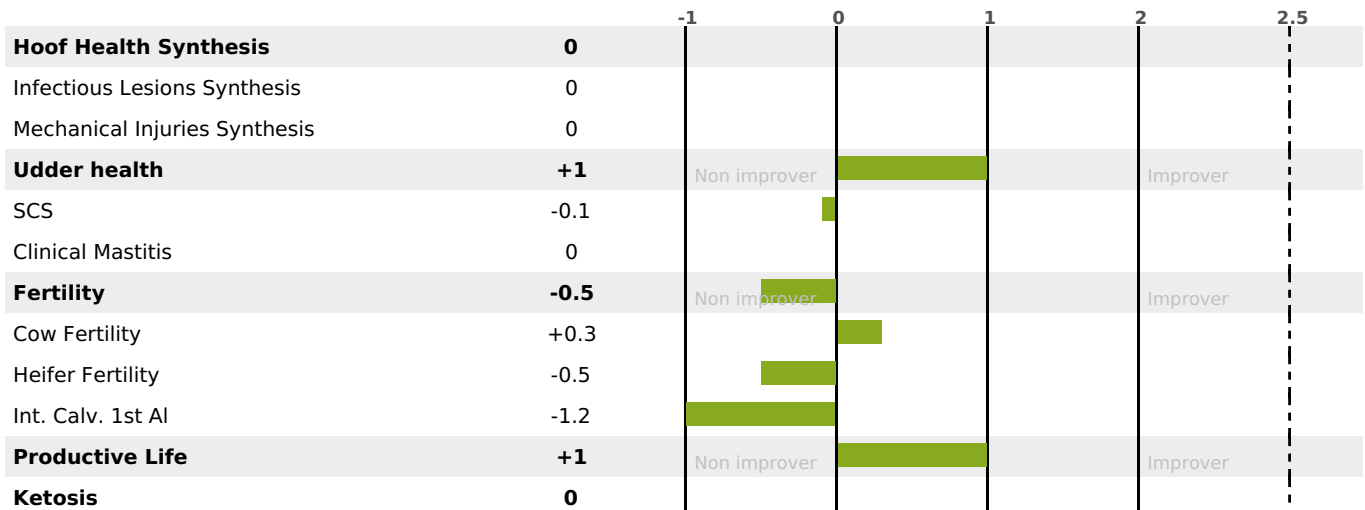

AVAILABLE

SOLIDS

POWERFULL

HEALTH

GRAZING

PRODUCTION

Milk Synthesis **+37**

5895 daughter(s) - 3085 Herd(s) - **Rel. 95%**

MILK	PROT. (KG)	FAT (KG)	PROT. (%)	FAT (%)	DIGER	K-CAS	B-CAS
+683	+30	+33	+0.1	+0.08		AB	A1A2

FUNCTIONAL

MILCA : MIF / MTC : MTC

MTETR : MTRF

CALV. EASE	D. CALV. EASE	CALF VIT	D. CALF VIT.
95	95	95	95

HEALTH

NEW

2807 daughter(s) - 1562 Herd(s) - **Reliability**

95

FR 0113027655 - N° 85855
 BREEDER : GAEC LA CLAIRIERE
 DAM : FOUILLE
 3-305 12151KG 36 34,4

umotest@giorgiosoldi.it

umotest@giorgiosoldi.it