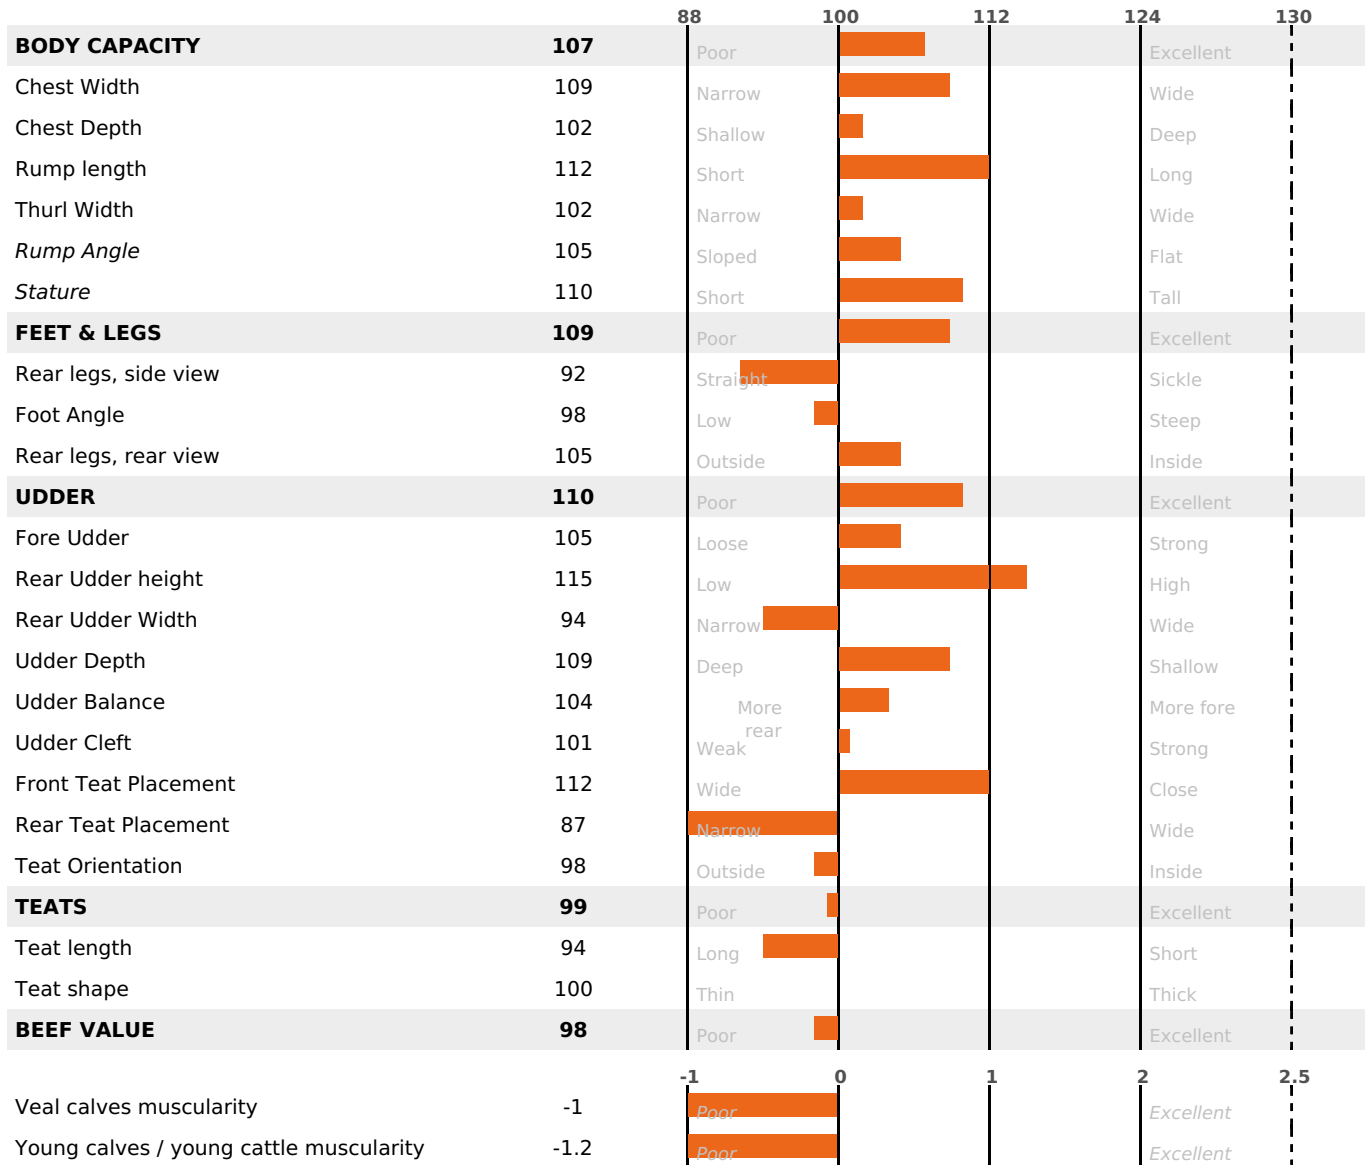

AVAILABLE

SOLIDS

POWERFULL

HEALTH

GRAZING

PRODUCTION

Milk Synthesis **+37**

5895 daughter(s) - 3085 Herd(s) - **Rel. 95%**

MILK	PROT. (KG)	FAT (KG)	PROT. (%)	FAT (%)	DIGER	K-CAS	B-CAS
+683	+30	+33	+0.1	+0.08		AB	A1A2

FUNCTIONAL

MILCA : MIF / MTC : MTC

MTETR : MTRF

CALV. EASE	D. CALV. EASE	CALF VIT	D. CALF VIT.
95	95	95	95

HEALTH

NEW

2807 daughter(s) - 1562 Herd(s) - **Reliability**

95

FR 0113027655 - N° 85855
 BREEDER : GAEC LA CLAIRIERE
 DAM : FOUILLE
 3-305 12151KG 36 34,4

umotest@giorgiosoldi.it

umotest@giorgiosoldi.it