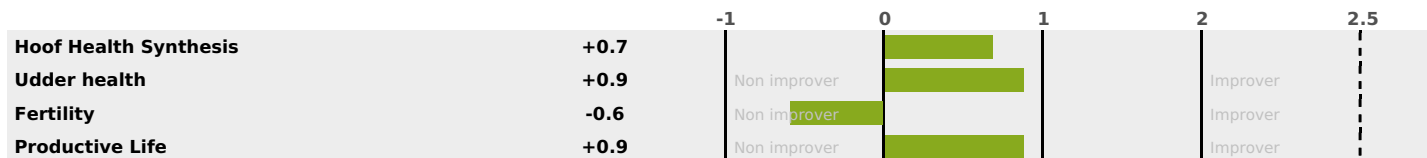

FR 0113027655 - N° 85855
BREEDER : GAEC LA CLAIRIERE
DAM : FOUILLE / 3-305 / 12151Kg / 36 / 34,4

SOLIDS POWERFULL HEALTH GRAZING

PRODUCTION

Milk Synthesis **+29**

7437 daughter(s) - 3536 Herd(s) - Rel. 95%

MILK	PROT. (KG)	FAT (KG)	PROT. (%)	FAT (%)	DIGER
+509	+23	+26	+0.09	+0.07	0

K-CAS	B-CAS
AB	A1A2

FUNCTIONAL

CALV. EASE	D. CALV. EASE	CALF VIT	D. CALF VIT.
95	95	95	95

MILCA : MIF / MTCP : MTC / MTETR : MTRF

HEALTH

0.9

TYPE

108

3541 daughter(s) - 1765 Herd(s) - Reliability 95