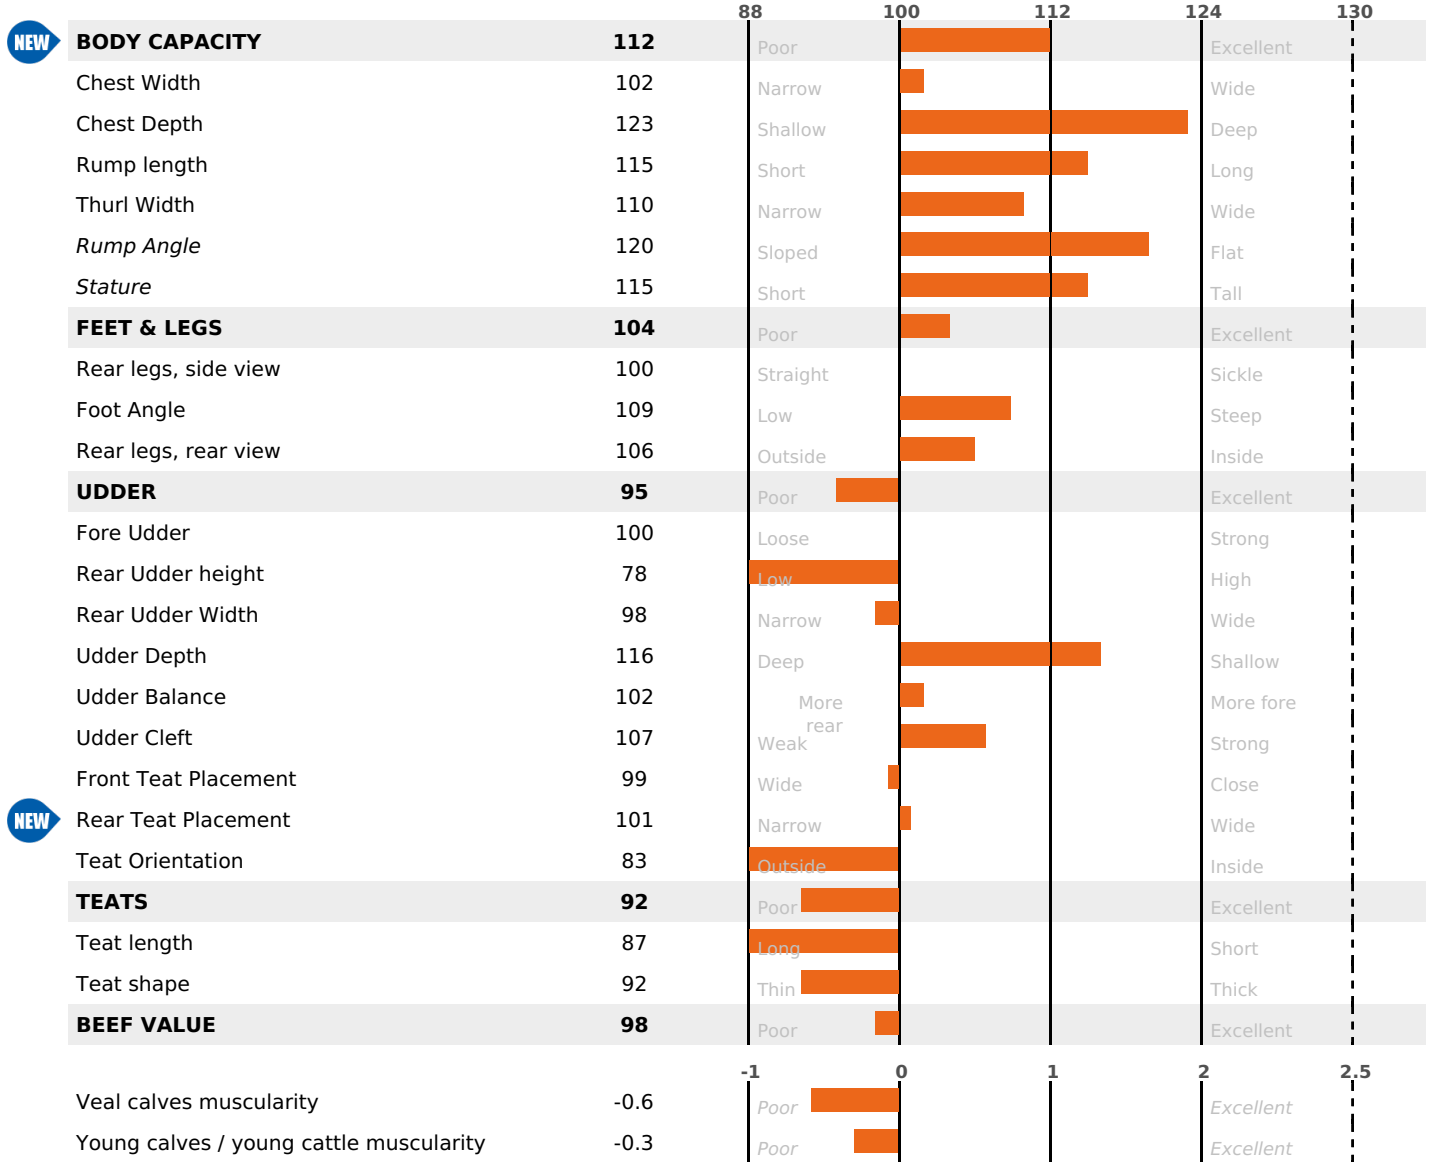

LANISTER

ISU

HORNET / URBANISTE / VALFIN JB

118

AVAILABLE

SOLIDS

PRODUCTION

Milk Synthesis **+21**

2370 daughter(s) - 1491 Herd(s) - **Rel. 95%**

MILK	PROT. (KG)	FAT (KG)	PROT. (%)	FAT (%)	DIGER	K-CAS	B-CAS
+119	+16	+16	+0.17	+0.16	-1.2	BB	A2A2

FUNCTIONAL

MILCA : MIF / MTCP : MTF
MTETR : NC

CALV. EASE	D. CALV. EASE	CALF VIT	D. CALF VIT.
95	95	95	88

HEALTH & REPRODUCTION

NEW

1143 daughter(s) - 759 Herd(s) - **Reliability 95**

FR 5635288380 - N° 89929
 BREEDER : GAEC DU BRETIN
 DAM : GLORIA
 1-305 6516KG 33,6 35,0