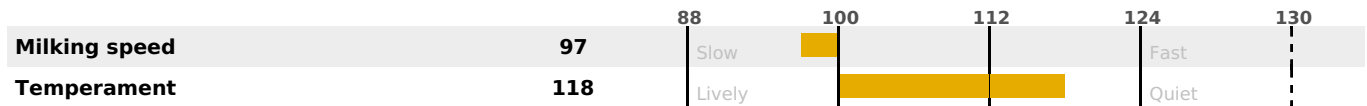

GRAZING

PRODUCTION

Milk Synthesis +25

304 daughter(s) - 279 Herd(s) - Rel. 95%

MILK	PROT. (KG)	FAT (KG)	PROT. (%)	FAT (%)	DIGER	K-CAS	B-CAS
+595	+19	+32	0	+0.12	0.1	AB	A1A2

FUNCTIONAL

MILCA : MIF / MTCP : MTC
MTETR : NC

CALV. EASE	D. CALV. EASE	CALF VIT	D. CALF VIT.
95	86	95	87

HEALTH

1.0

NEW

133 daughter(s) - 119 Herd(s) - **Reliability 84**

FR 2534591940 - N° 90436

BREEDER : GAEC MAILLOT

DAM : GOURMANDE