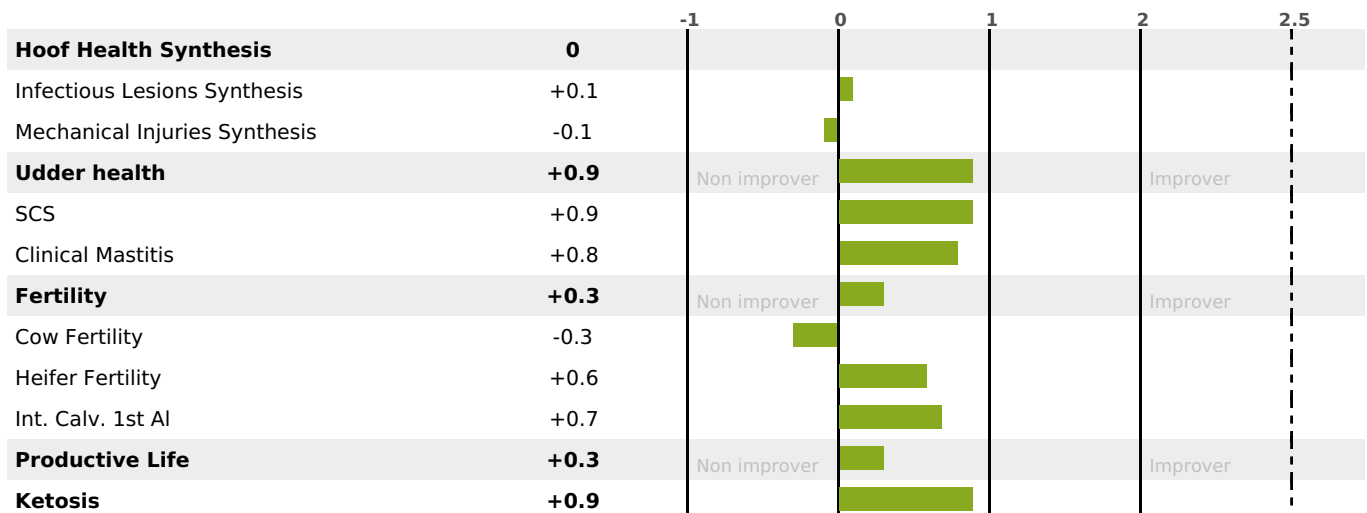

GRAZING

PRODUCTION

Milk Synthesis +25

304 daughter(s) - 279 Herd(s) - Rel. 95%

MILK	PROT. (KG)	FAT (KG)	PROT. (%)	FAT (%)	DIGER	K-CAS	B-CAS
+595	+19	+32	0	+0.12	0.1	AB	A1A2

FUNCTIONAL

MILCA : MIF / MTCP : MTC
MTETR : NC

CALV. EASE	D. CALV. EASE	CALF VIT	D. CALF VIT.
95	86	95	87

HEALTH

1.0

NEW

133 daughter(s) - 119 Herd(s) - **Reliability 84**

FR 2534591940 - N° 90436

BREEDER : GAEC MAILLOT

DAM : GOURMANDE