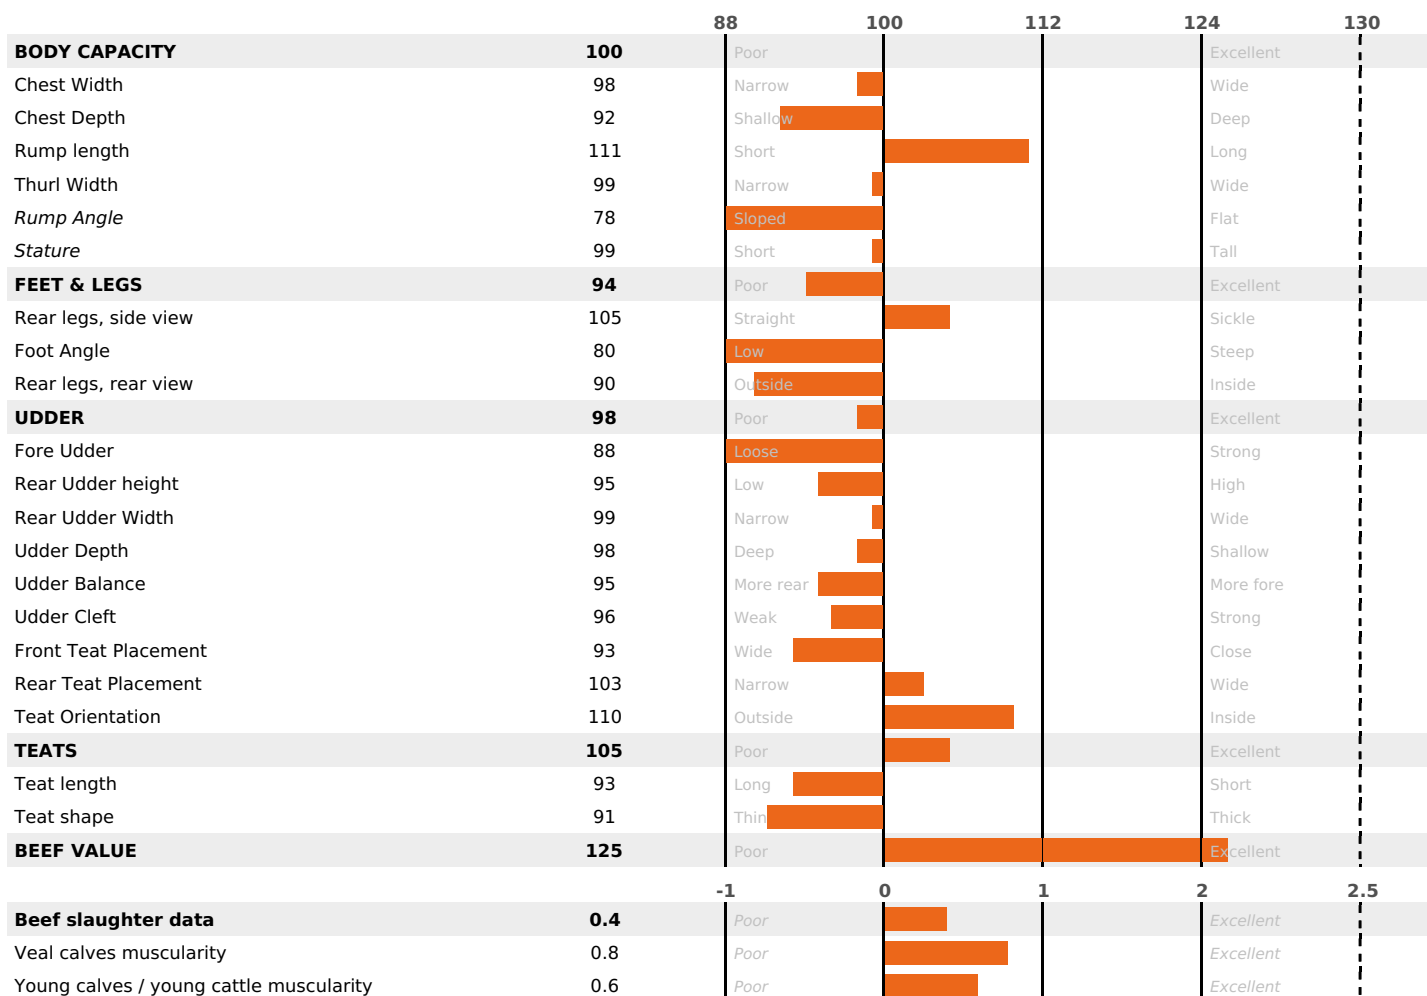

MILK	PROT. (KG)	FAT (KG)	PROT. (%)	FAT (%)	DIGER
+745	+27	+44	+0.04	+0.19	0.2

K-CAS	B-CAS
BB	A2A2

FUNCTIONAL

CALV. EASE	D. CALV. EASE	CALF VIT	D. CALF VIT.
95	95	95	95

MILCA : MIF / MTCP : MTF / MTETR : NC

HEALTH

0.4

NEW

TYPE

100

459 daughter(s) - 340 Herd(s) - Reliability 92

NEW