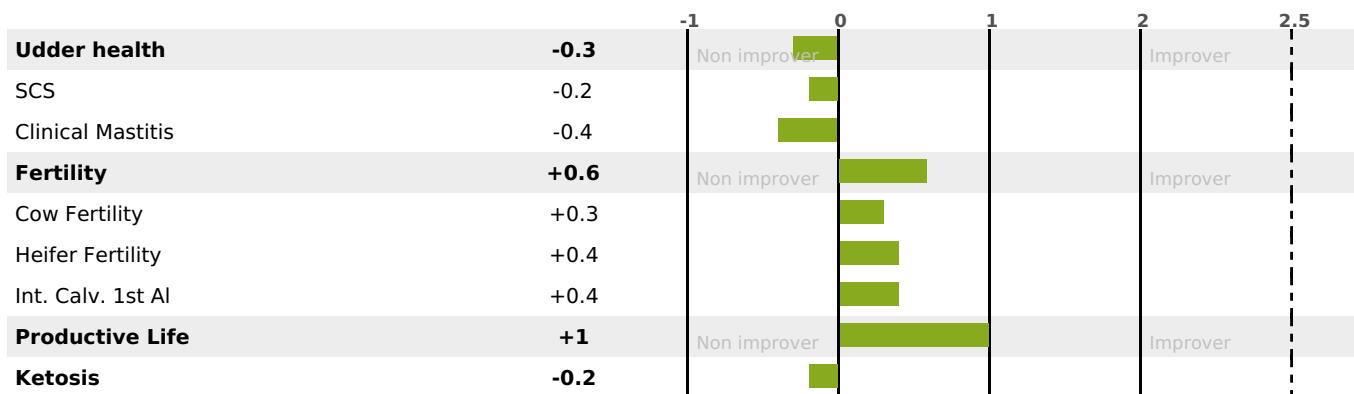

Milk Synthesis **+33**

2673 daughter(s) - 1477 Herd(s) - **Rel. 95%**

MILK	PROT. (KG)	FAT (KG)	PROT. (%)	FAT (%)	DIGER	K-CAS	B-CAS
+715	+27	+30	+0.05	+0.03	-0.2	AB	A1A2

FUNCTIONAL

MILCA : MIF / MTCP : MTF

MTETR : NC

CALV. EASE	D. CALV. EASE	CALF VIT	D. CALF VIT.
95	95	95	93

HEALTH & REPRODUCTION

NEW

1497 daughter(s) - 866 Herd(s) - **Reliability 95**

FR 2523746911 - N° 93141

BREEDER : GAEC DU PRE BERJON

DAM : JUVAMINE