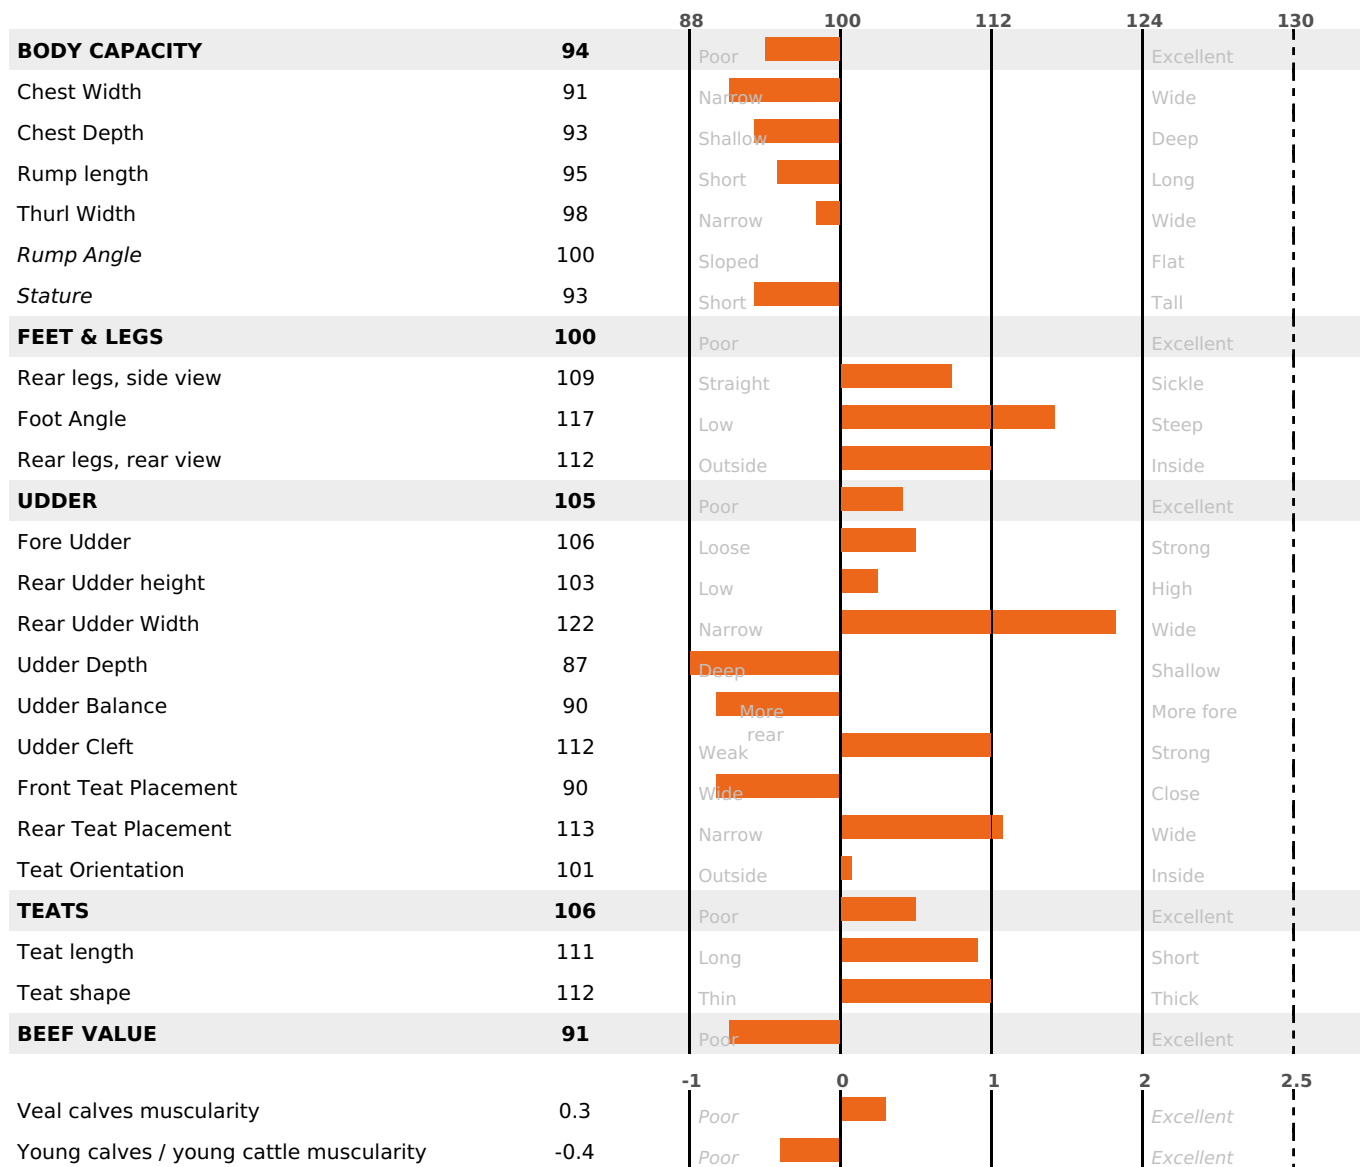

AVAILABLE

SOLIDS

POWERFULL

HEALTH

GRAZING

PRODUCTION

Milk Synthesis **+64**

630 daughter(s) - 509 Herd(s) - **Rel. 95%**

MILK	PROT. (KG)	FAT (KG)	PROT. (%)	FAT (%)	DIGER	K-CAS	B-CAS
+870	+54	+36	+0.36	+0.03	0.1	BB	A2A2

FUNCTIONAL

MILCA : MIF / MTCP : MTF
MTETR : NC

CALV. EASE	D. CALV. EASE	CALF VIT	D. CALF VIT.
95	92	95	95

HEALTH

-1.6

NEW

265 daughter(s) - 222 Herd(s) - **Reliability 89**

FR 4242720503 - N° 94076
 BREEDER : GAEC DU FAUBOURG
 DAM : LUYINDULA
 1-305 7190KG 37,4 37,9