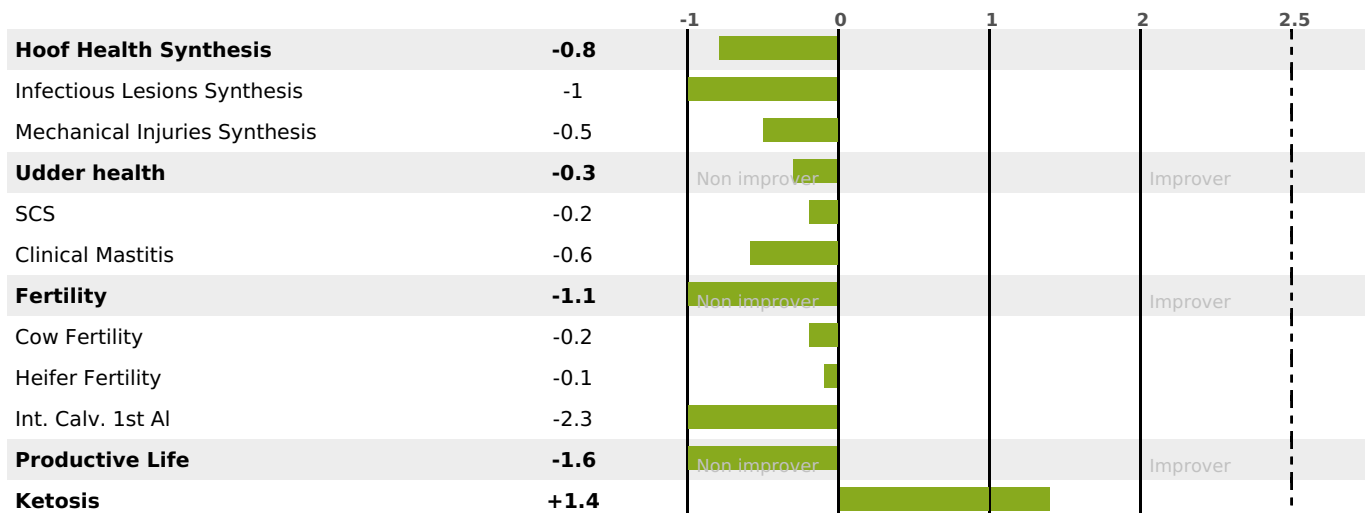

AVAILABLE

SOLIDS

POWERFULL

HEALTH

GRAZING

PRODUCTION

Milk Synthesis **+64**

630 daughter(s) - 509 Herd(s) - **Rel. 95%**

MILK	PROT. (KG)	FAT (KG)	PROT. (%)	FAT (%)	DIGER	K-CAS	B-CAS
+870	+54	+36	+0.36	+0.03	0.1	BB	A2A2

FUNCTIONAL

MILCA : MIF / MTCP : MTF
MTETR : NC

CALV. EASE	D. CALV. EASE	CALF VIT	D. CALF VIT.
95	92	95	95

HEALTH

-1.6

NEW

265 daughter(s) - 222 Herd(s) - **Reliability 89**

FR 4242720503 - N° 94076
 BREEDER : GAEC DU FAUBOURG
 DAM : LUYINDULA
 1-305 7190KG 37,4 37,9