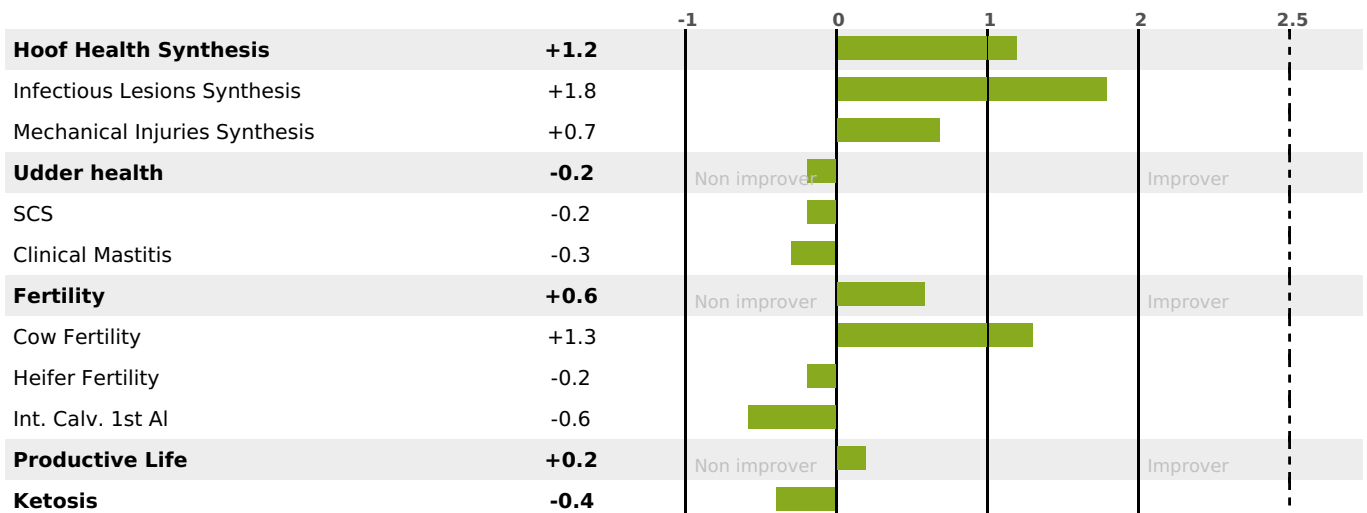

GRAZING

PRODUCTION

Milk Synthesis **+54**

183 daughter(s) - 163 Herd(s) - **Rel. 95%**

MILK	PROT. (KG)	FAT (KG)	PROT. (%)	FAT (%)	DIGER	K-CAS	B-CAS
+545	+44	+33	+0.38	+0.18	-1.4	BB	A2A2

FUNCTIONAL

MILCA : MIF / MTCP : MTF
MTETR : NC

CALV. EASE	D. CALV. EASE	CALF VIT	D. CALF VIT.
51	89	95	94

HEALTH

1.1

NEW

92 daughter(s) - 83 Herd(s) - **Reliability 79**

FR 2524353153 - N° 93142
 BREEDER : GAEC DES JONQUILLES MARTIN
 DAM : LAYETTE
 5-305 12257KG 40.9 38,2