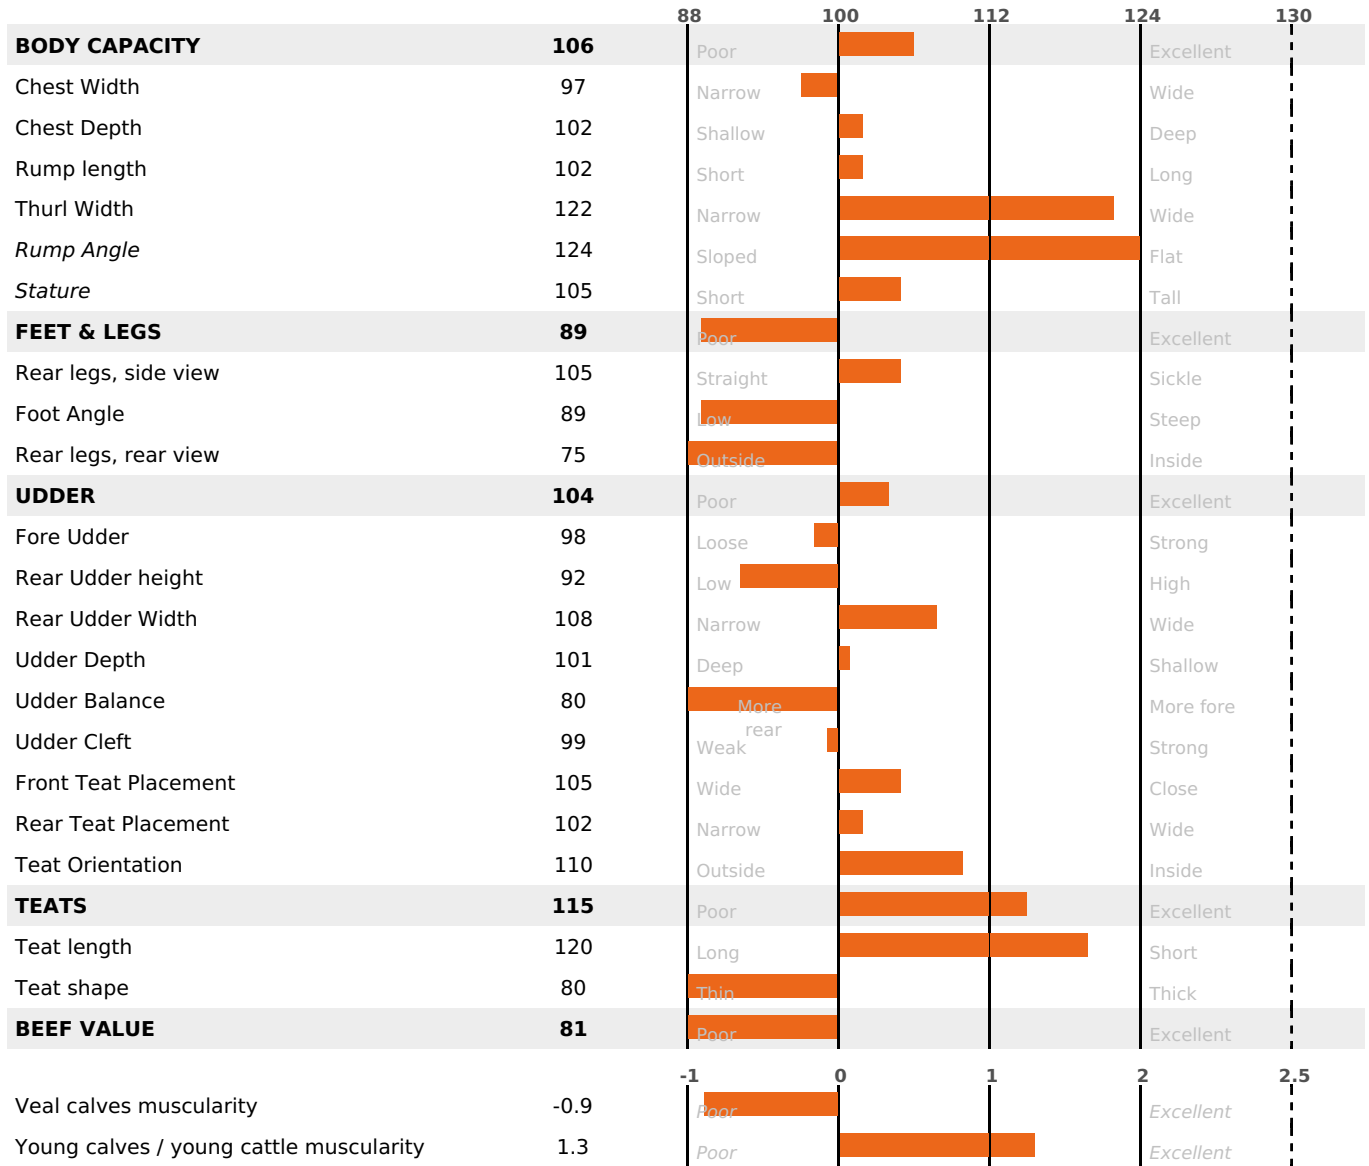

GRAZING

PRODUCTION

Milk Synthesis **+54**

183 daughter(s) - 163 Herd(s) - **Rel. 95%**

MILK	PROT. (KG)	FAT (KG)	PROT. (%)	FAT (%)	DIGER	K-CAS	B-CAS
+545	+44	+33	+0.38	+0.18	-1.4	BB	A2A2

FUNCTIONAL

MILCA : MIF / MTCP : MTF
MTETR : NC

CALV. EASE	D. CALV. EASE	CALF VIT	D. CALF VIT.
51	89	95	94

HEALTH

1.1

NEW

92 daughter(s) - 83 Herd(s) - **Reliability 79**

FR 2524353153 - N° 93142
 BREEDER : GAEC DES JONQUILLES MARTIN
 DAM : LAYETTE
 5-305 12257KG 40.9 38,2