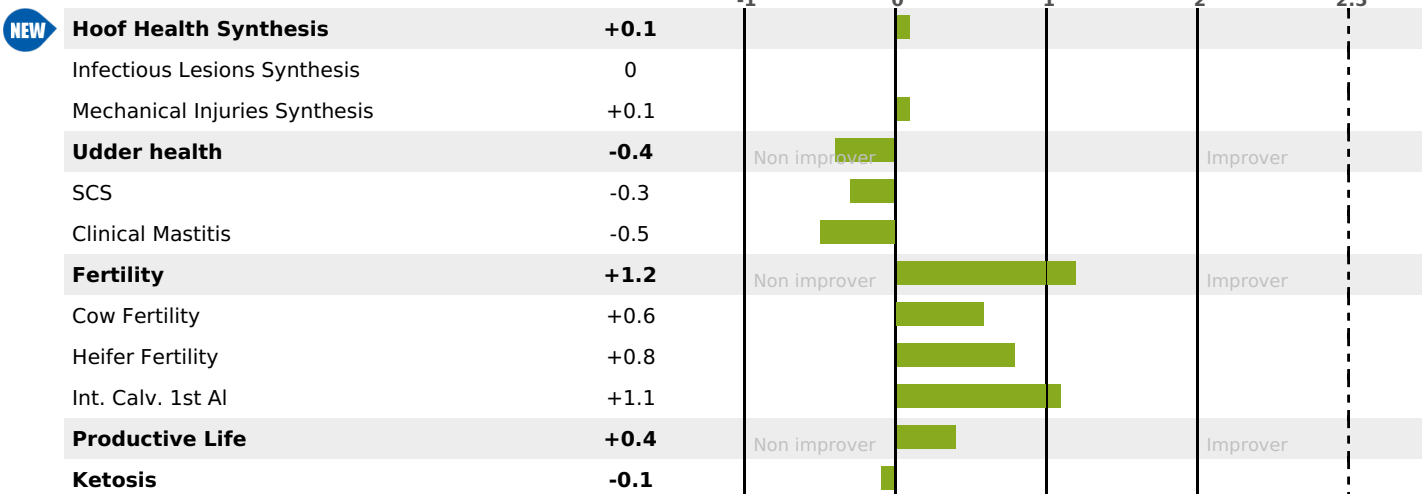

NUMKO

ISU

LANISTER / ELASTAR / REDON

135

AVAILABLE

SOLIDS

GRAZING

PRODUCTION

Milk Synthesis **+40**

455 daughter(s) - 374 Herd(s) - **Rel. 95%**

MILK	PROT. (KG)	FAT (KG)	PROT. (%)	FAT (%)	DIGER	K-CAS	B-CAS
+1085	+33	+41	-0.03	-0.03	1	AB	A1A2

FUNCTIONAL

MILCA : MIF / MTCP : MTC
MTETR : NC

CALV. EASE	D. CALV. EASE	CALF VIT	D. CALF VIT.
95	95	95	95

HEALTH