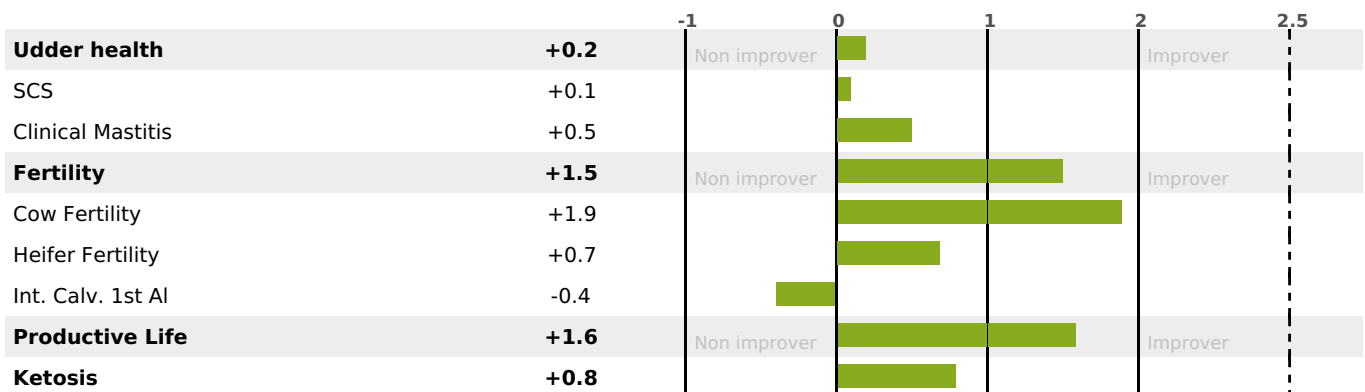

HEALTH & REPRODUCTION