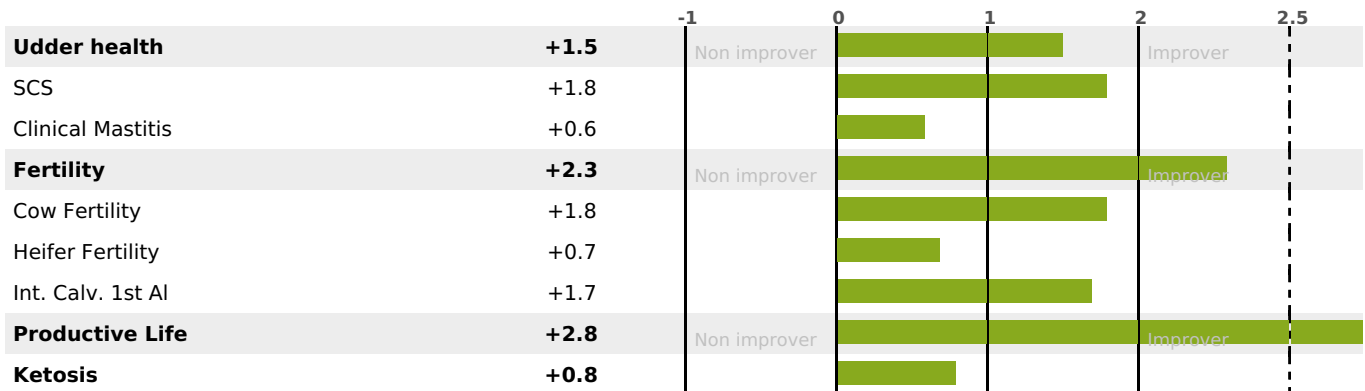

GRAZING

PRODUCTION

Milk Synthesis **+29**

8 daughter(s) - 8 Herd(s) - **Rel. 77%**

MILK	PROT. (KG)	FAT (KG)	PROT. (%)	FAT (%)	DIGER	K-CAS	B-CAS
+613	+21	+38	+0.01	+0.19	0.5	AA	A1A1

FUNCTIONAL

MILCA : MIF / MTCP : MTF
MTETR : NC

CALV. EASE	D. CALV. EASE	CALF VIT	D. CALF VIT.
95	95	95	95

HEALTH & REPRODUCTION

NEW

12 daughter(s) - 12 Herd(s) - **Reliability 67**

FR 7402760042 - N° 95259

BREEDER : GAEC EN HAUT DE LA FRUITIERE

DAM : LEGENDE