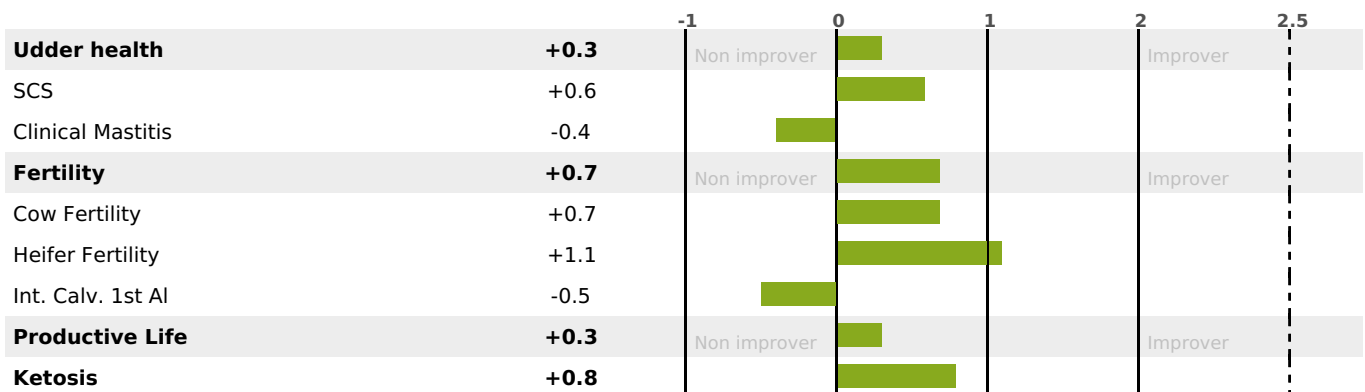

GRAZING

PRODUCTION

Milk Synthesis **+54**

daughter(s) - Herd(s) - **Rel. 76%**

MILK	PROT. (KG)	FAT (KG)	PROT. (%)	FAT (%)	DIGER	K-CAS	B-CAS
+1074	+41	+58	+0.09	+0.26	0.1	AB	A1A2

FUNCTIONAL

MILCA : MIF / MTCP : MTC

MTETR : MTRF

CALV. EASE	D. CALV. EASE	CALF VIT	D. CALF VIT.
95	95	95	95

HEALTH & REPRODUCTION

NEW

daughter(s) - Herd(s) - **Reliability 65**

FR 2525973743 - N° 95566

BREEDER : GAEC VERDOT

DAM : METALICA