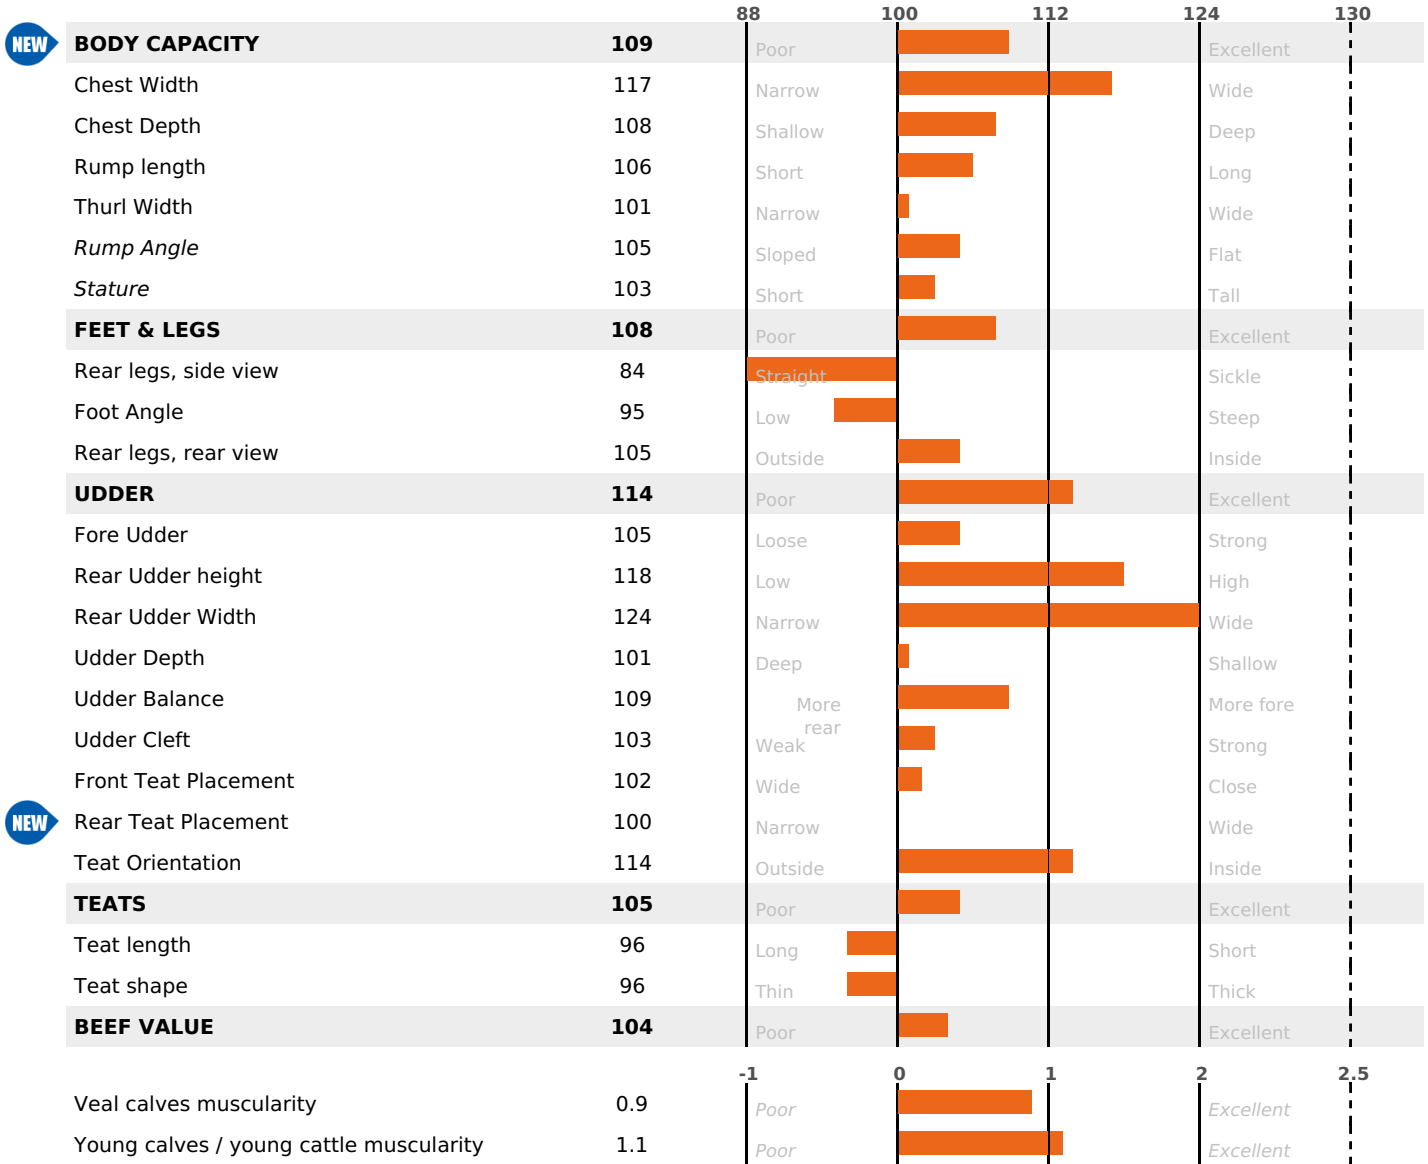

GRAZING

PRODUCTION

Milk Synthesis **+54**

daughter(s) - Herd(s) - **Rel. 76%**

MILK	PROT. (KG)	FAT (KG)	PROT. (%)	FAT (%)	DIGER	K-CAS	B-CAS
+1074	+41	+58	+0.09	+0.26	0.1	AB	A1A2

FUNCTIONAL

MILCA : MIF / MTCP : MTC

MTETR : MTRF

CALV. EASE	D. CALV. EASE	CALF VIT	D. CALF VIT.
95	95	95	95

HEALTH & REPRODUCTION

NEW

daughter(s) - Herd(s) - **Reliability 65**

FR 2525973743 - N° 95566

BREEDER : GAEC VERDOT

DAM : METALICA

3-269 9089KG 41,4 36,8