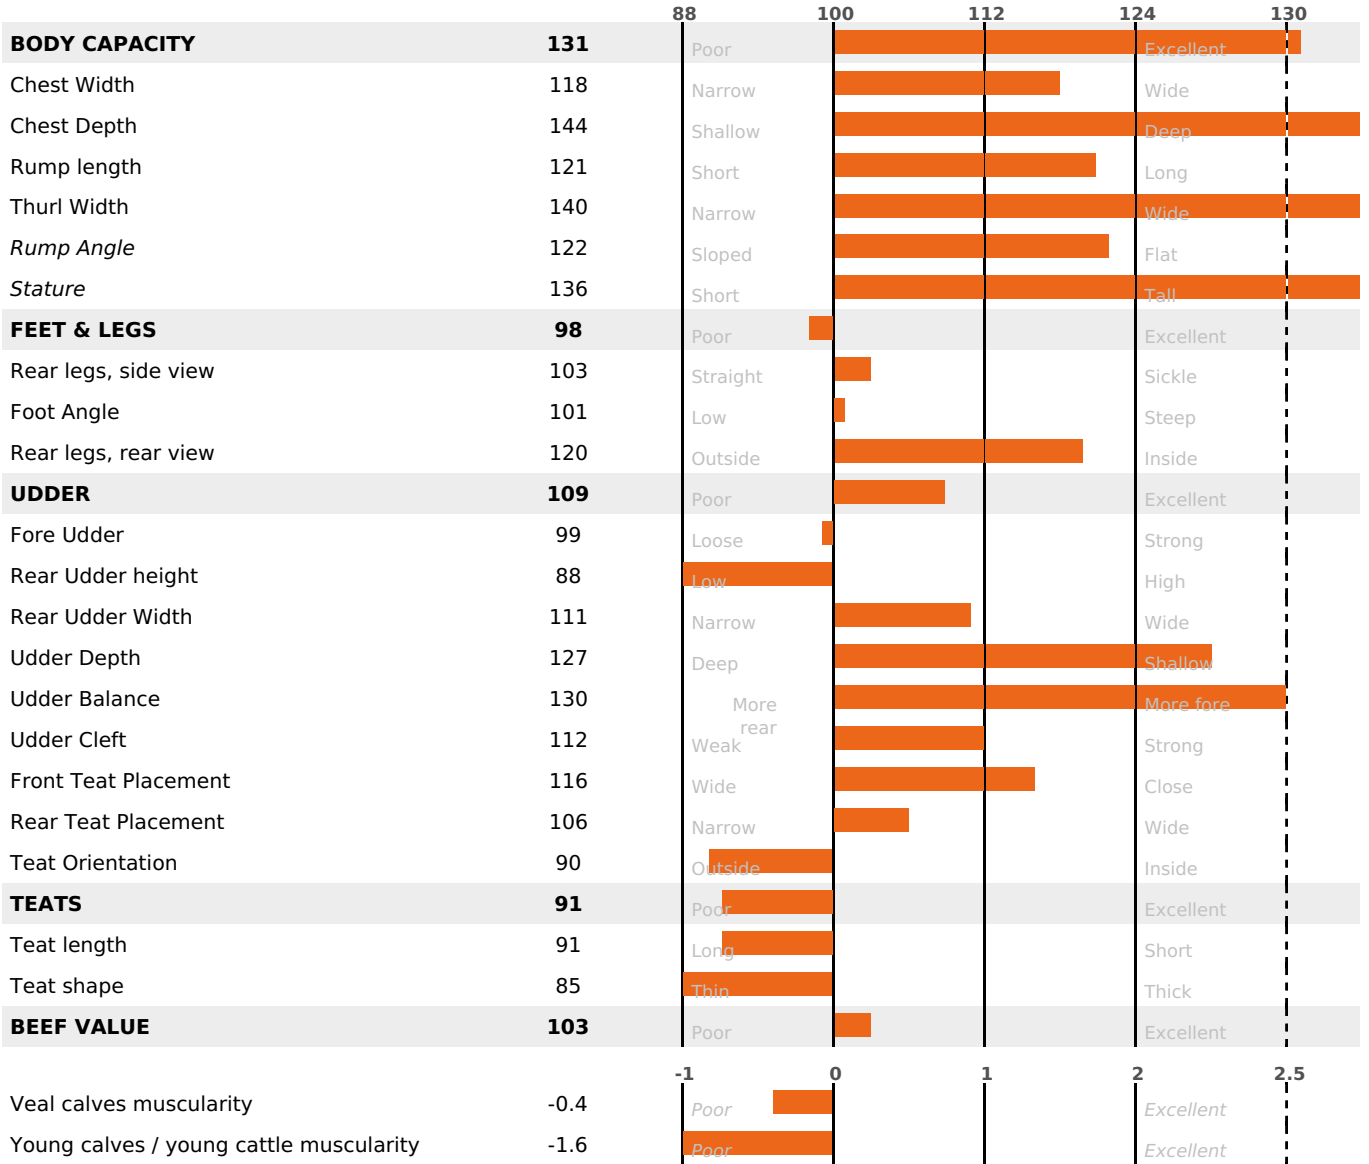

Milk Synthesis **+16**

daughter(s) - Herd(s) - **Rel. 76%**

MILK	PROT. (KG)	FAT (KG)	PROT. (%)	FAT (%)	DIGER	K-CAS	B-CAS
+326	+12	+19	-0.01	+0.08	-1	AB	A1A2

FUNCTIONAL

MILCA : MIF / MTCP : MTF

MTETR : NC

CALV. EASE	D. CALV. EASE	CALF VIT	D. CALF VIT.
72	95	95	92

HEALTH & REPRODUCTION

daughter(s) - Herd(s) - **Reliability 66**

NEW

FR 7120658688 - N° 94970
 BREEDER : GAEC DES BUISSONS
 DAM : JULY
 2-305 8729KG 41 36,0