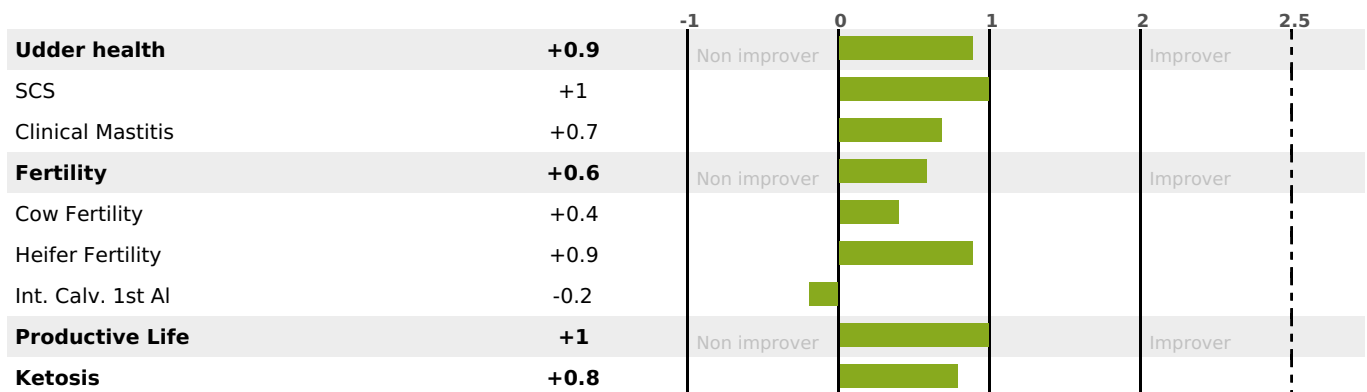

Milk Synthesis **+16**

daughter(s) - Herd(s) - **Rel. 76%**

MILK	PROT. (KG)	FAT (KG)	PROT. (%)	FAT (%)	DIGER	K-CAS	B-CAS
+326	+12	+19	-0.01	+0.08	-1	AB	A1A2

FUNCTIONAL

MILCA : MIF / MTCP : MTF

MTETR : NC

CALV. EASE	D. CALV. EASE	CALF VIT	D. CALF VIT.
72	95	95	92

HEALTH & REPRODUCTION

daughter(s) - Herd(s) - **Reliability 66**

NEW

FR 7120658688 - N° 94970
 BREEDER : GAEC DES BUISSONS
 DAM : JULY
 2-305 8729KG 41 36,0