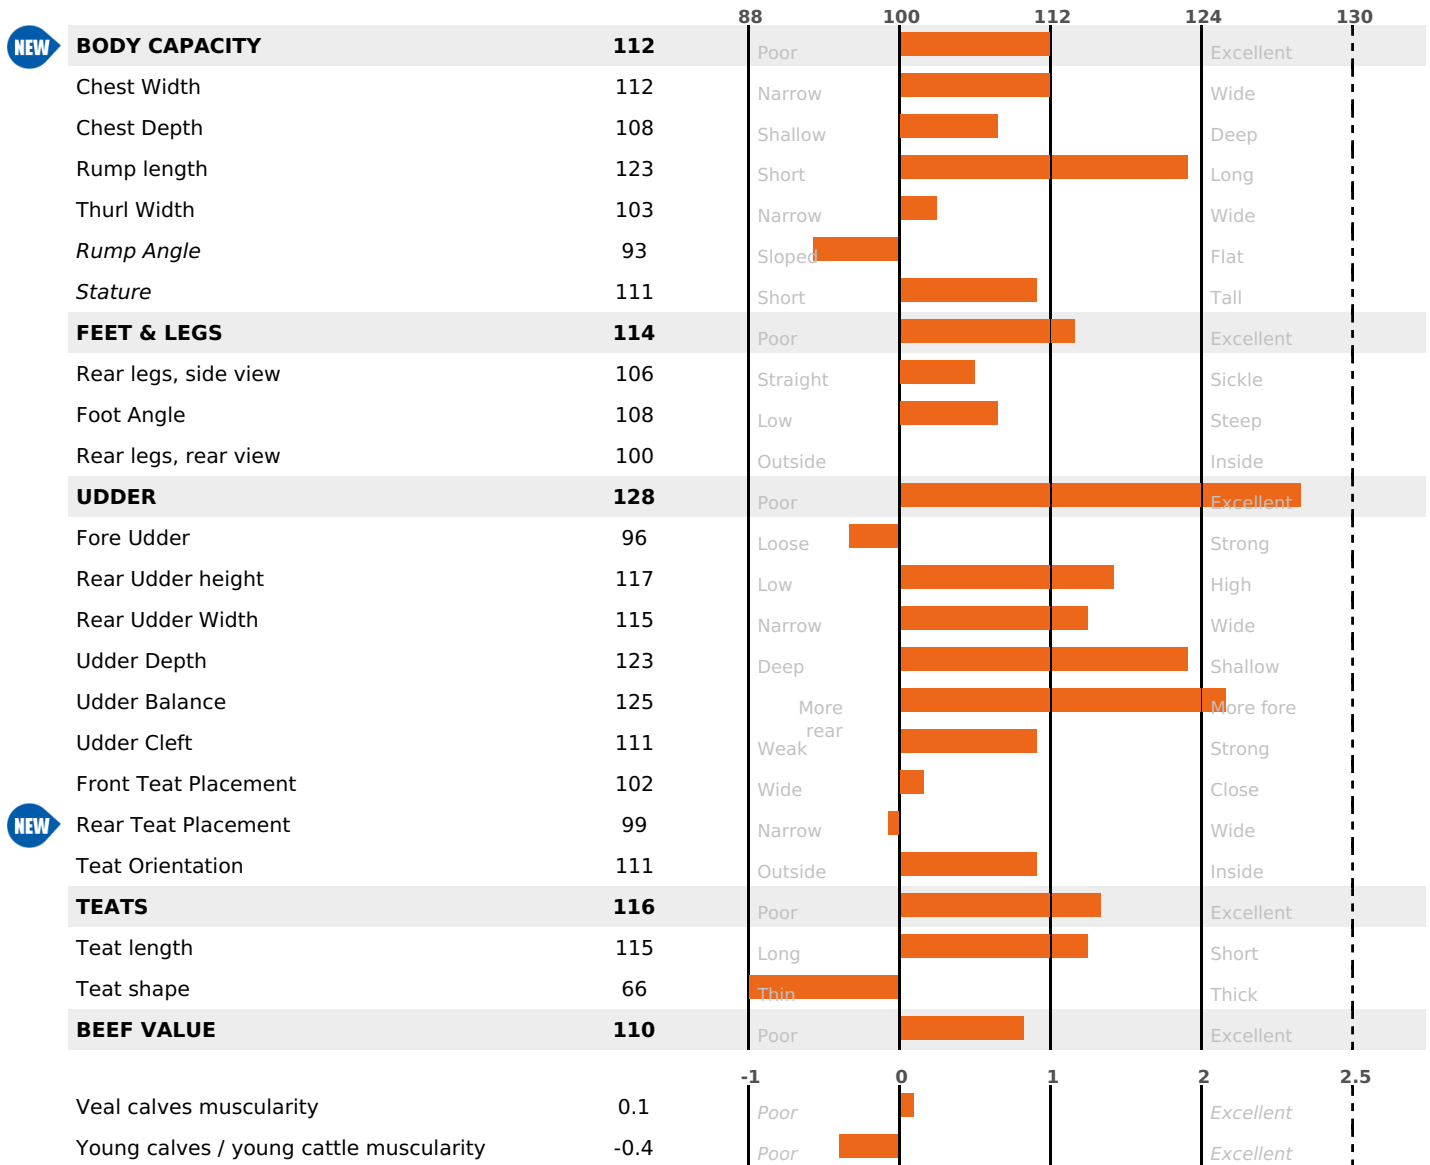

GRAZING

PRODUCTION

Milk Synthesis **+33**

daughter(s) - Herd(s) - **Rel. 77%**

MILK	PROT. (KG)	FAT (KG)	PROT. (%)	FAT (%)	DIGER	K-CAS	B-CAS
+264	+21	+43	+0.2	+0.5	-0.9	AB	A1A2

FUNCTIONAL

MILCA : MIF / MTCP : MTF

MTETR : MTRC

CALV. EASE	D. CALV. EASE	CALF VIT	D. CALF VIT.
95	95	95	95

HEALTH & REPRODUCTION

NEW

3 daughter(s) - 3 Herd(s) - **Reliability**
65

FR 4318213411 - N° 95720
 BREEDER : GAEC BOURCELOT
 DAM : MARQUISE
 2-305 10265KG 45,1 36,5