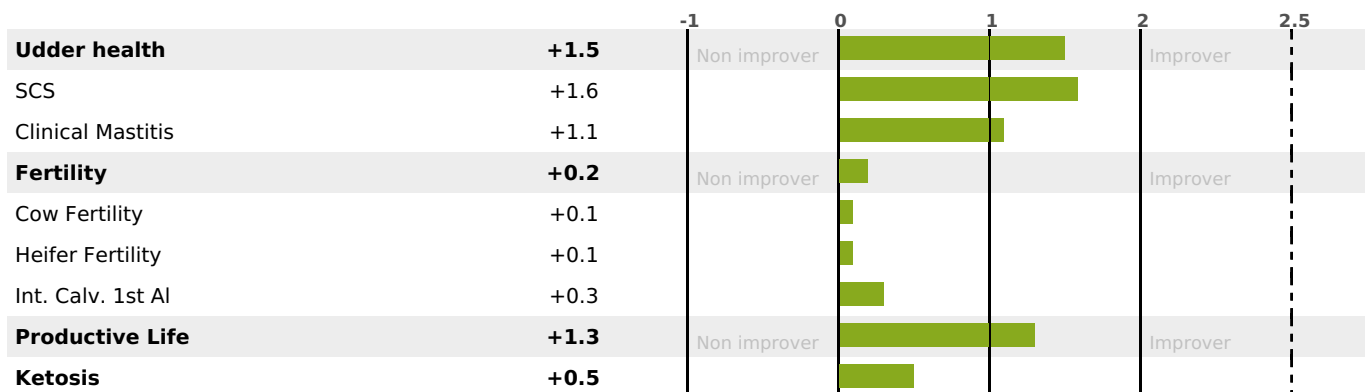

GRAZING

PRODUCTION

Milk Synthesis **+33**

daughter(s) - Herd(s) - **Rel. 77%**

MILK	PROT. (KG)	FAT (KG)	PROT. (%)	FAT (%)	DIGER	K-CAS	B-CAS
+264	+21	+43	+0.2	+0.5	-0.9	AB	A1A2

FUNCTIONAL

MILCA : MIF / MTCP : MTF

MTETR : MTRC

CALV. EASE	D. CALV. EASE	CALF VIT	D. CALF VIT.
95	95	95	95

HEALTH & REPRODUCTION

NEW

3 daughter(s) - 3 Herd(s) - **Reliability**
65

FR 4318213411 - N° 95720
 BREEDER : GAEC BOURCELOT
 DAM : MARQUISE
 2-305 10265KG 45,1 36,5