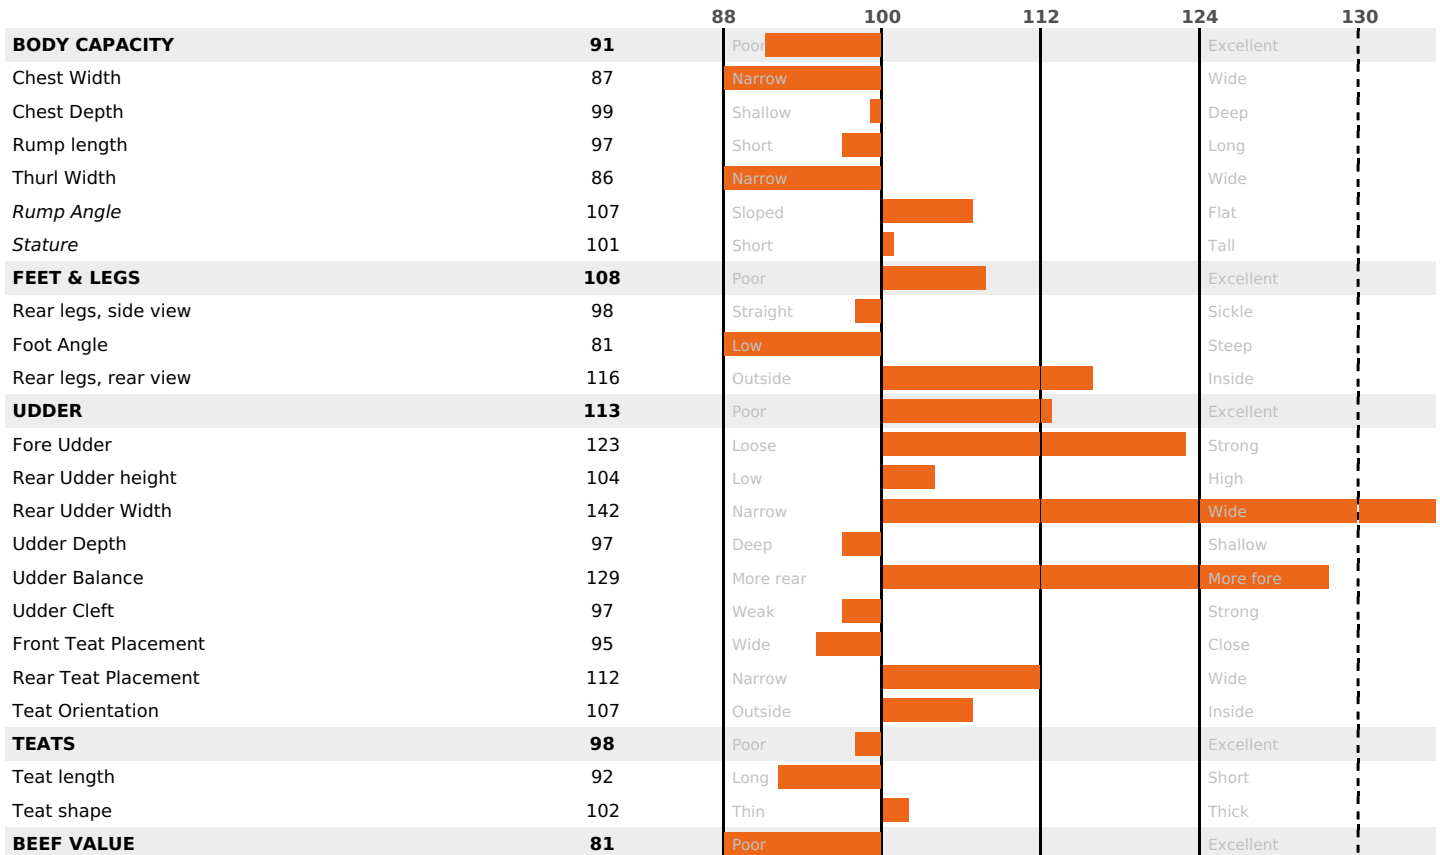

FR 6868713243 - N° 96874
BREEDER : GAEC DE LA FERME DE BEAULIEU
DAM : NADINE / 2-305 / 10669Kg / 38 / 34,0

SOLIDS POWERFULL HEALTH GRAZING

PRODUCTION

Milk Synthesis **+58**

1011 daughter(s) - 707 Herd(s) - Rel. 95%

MILK	PROT. (KG)	FAT (KG)	PROT. (%)	FAT (%)	DIGER
+1340	+47	+60	+0.03	+0.07	-0.4

K-CAS	B-CAS
BB	A2A2

FUNCTIONAL

CALV. EASE	D. CALV. EASE	CALF VIT	D. CALF VIT.
95	95	95	95

MILCA : MIF / MTCP : MTF / MTETR : MTRF

HEALTH

0.3

NEW

TYPE

103

391 daughter(s) - 291 Herd(s) - Reliability 91

NEW