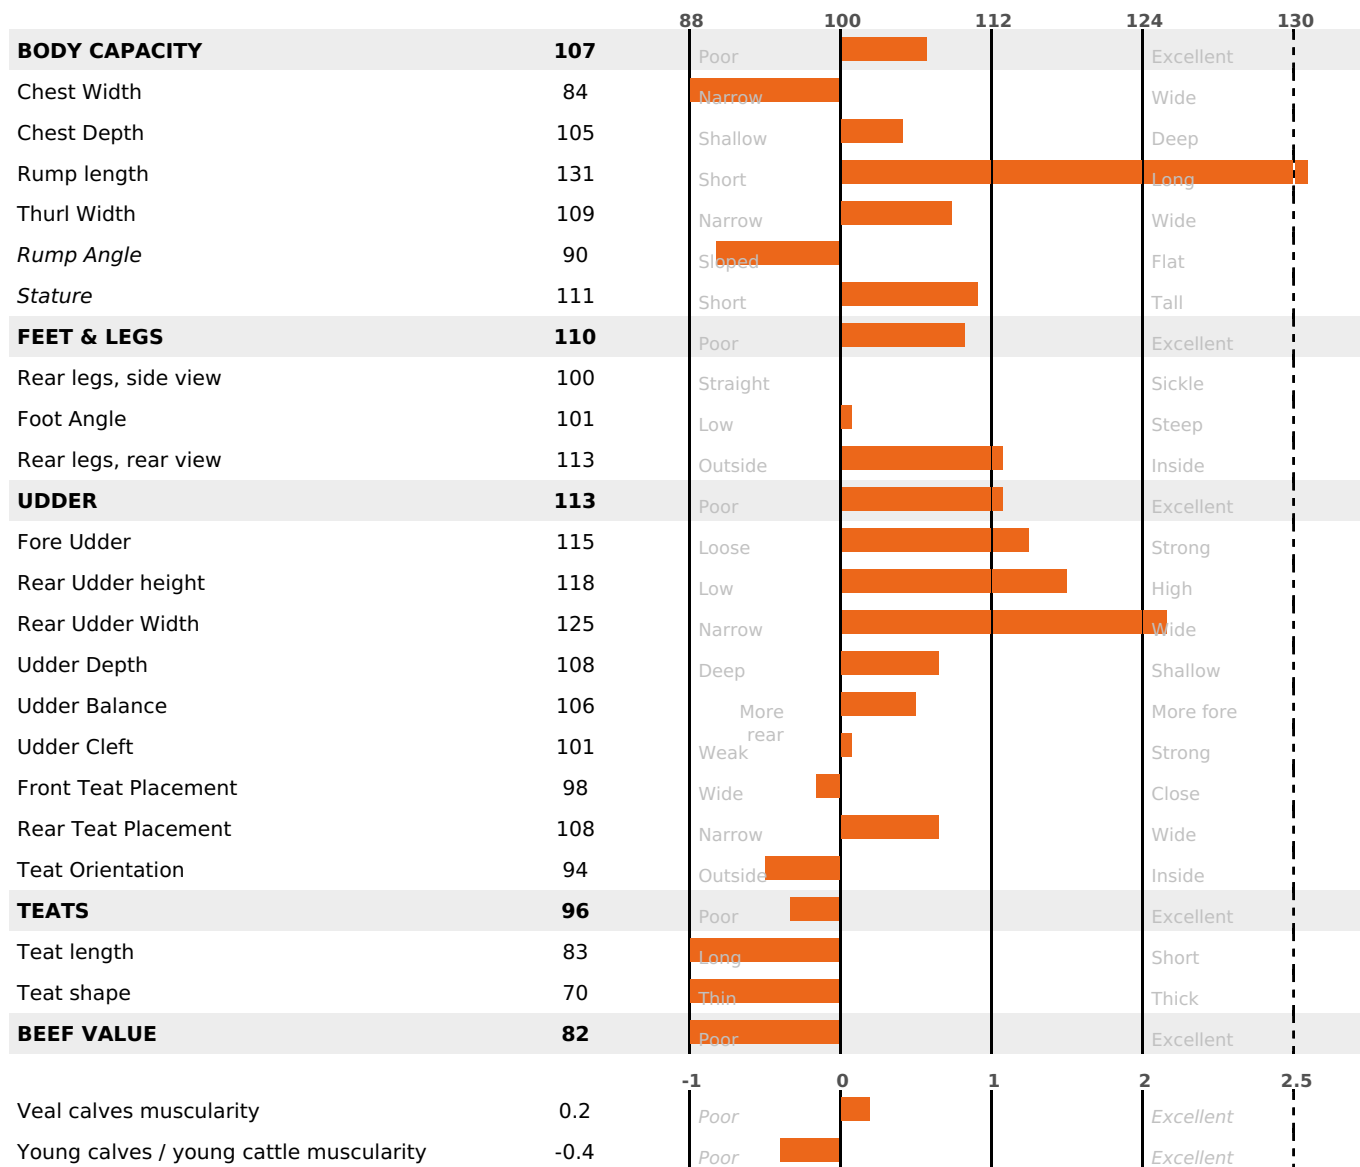

GRAZING

PRODUCTION

Milk Synthesis **+65**

185 daughter(s) - 157 Herd(s) - **Rel. 94%**

MILK	PROT. (KG)	FAT (KG)	PROT. (%)	FAT (%)	DIGER	K-CAS	B-CAS
+1281	+54	+55	+0.15	+0.04	-0.3	BB	A2A2

FUNCTIONAL

MILCA : MIF / MTCP : MTF

MTETR : MTRF

CALV. EASE	D. CALV. EASE	CALF VIT	D. CALF VIT.
95	95	95	95

HEALTH

0.6

NEW

51 daughter(s) - 47 Herd(s) - **Reliability 75**

FR 4242900228 - N° 96022

BREEDER : GAEC SPERKA-BESANCON

DAM : NEWYEAR

3-305 10806KG 40,3 33,9