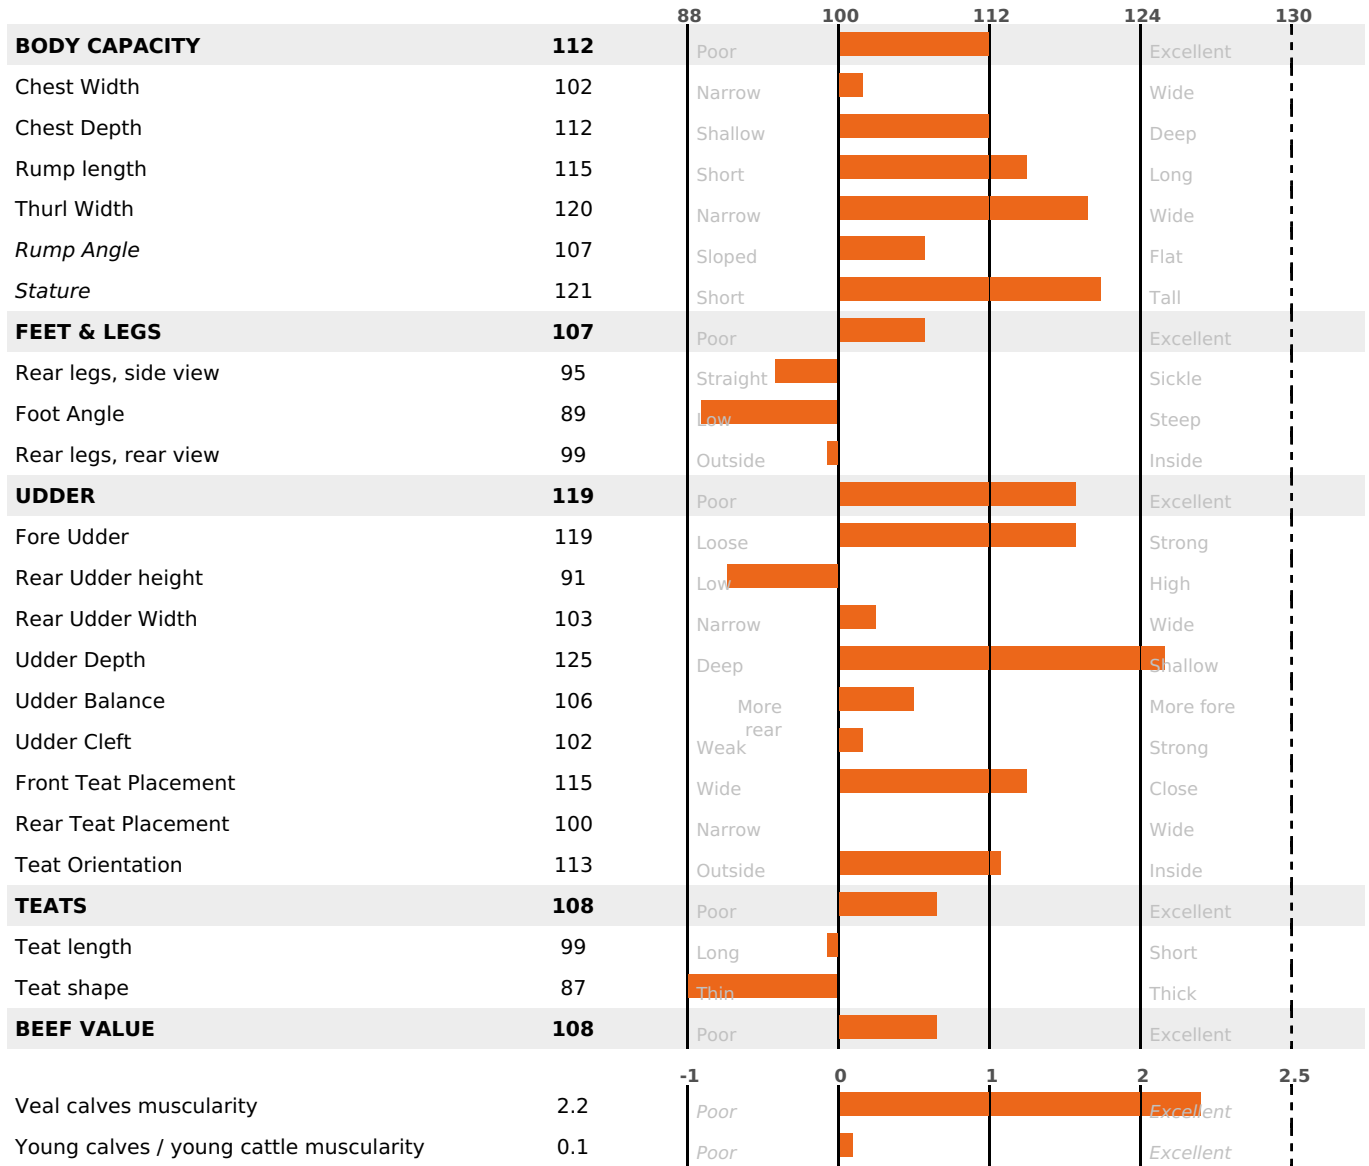

GRAZING

PRODUCTION

Milk Synthesis **+48**

19 daughter(s) - 19 Herd(s) - **Rel. 81%**

MILK	PROT. (KG)	FAT (KG)	PROT. (%)	FAT (%)	DIGER	K-CAS	B-CAS
+677	+39	+36	+0.24	+0.11	-1.5	BB	A1A2

FUNCTIONAL

MILCA : MIF / MTCP : MTF
MTETR : MTRF

CALV. EASE	D. CALV. EASE	CALF VIT	D. CALF VIT.
95	95	95	95

HEALTH

3.0

NEW

11 daughter(s) - 11 Herd(s) - **Reliability 68**

FR 2551169039 - N° 96020
 BREEDER : EARL JEANNEROD LAURENT
 DAM : MARILYN
 2-296 8135KG 38,5 35,5