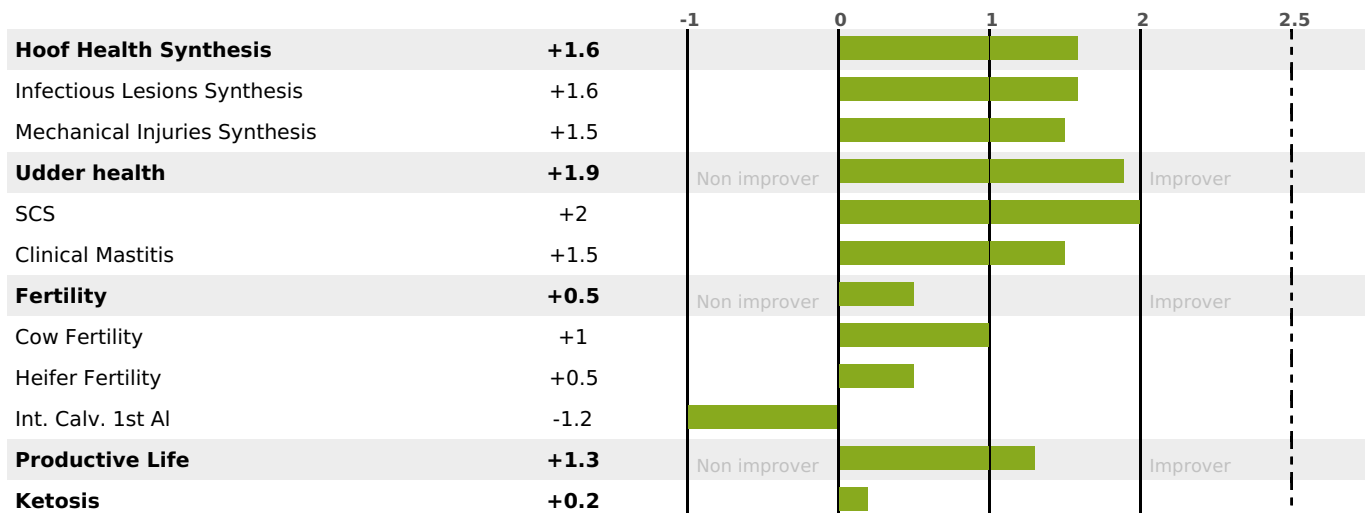

GRAZING

PRODUCTION

Milk Synthesis **+48**

19 daughter(s) - 19 Herd(s) - **Rel. 81%**

MILK	PROT. (KG)	FAT (KG)	PROT. (%)	FAT (%)	DIGER	K-CAS	B-CAS
+677	+39	+36	+0.24	+0.11	-1.5	BB	A1A2

FUNCTIONAL

MILCA : MIF / MTCP : MTF
MTETR : MTRF

CALV. EASE	D. CALV. EASE	CALF VIT	D. CALF VIT.
95	95	95	95

HEALTH

3.0

NEW

11 daughter(s) - 11 Herd(s) - **Reliability 68**

FR 2551169039 - N° 96020
 BREEDER : EARL JEANNEROD LAURENT
 DAM : MARILYN
 2-296 8135KG 38,5 35,5