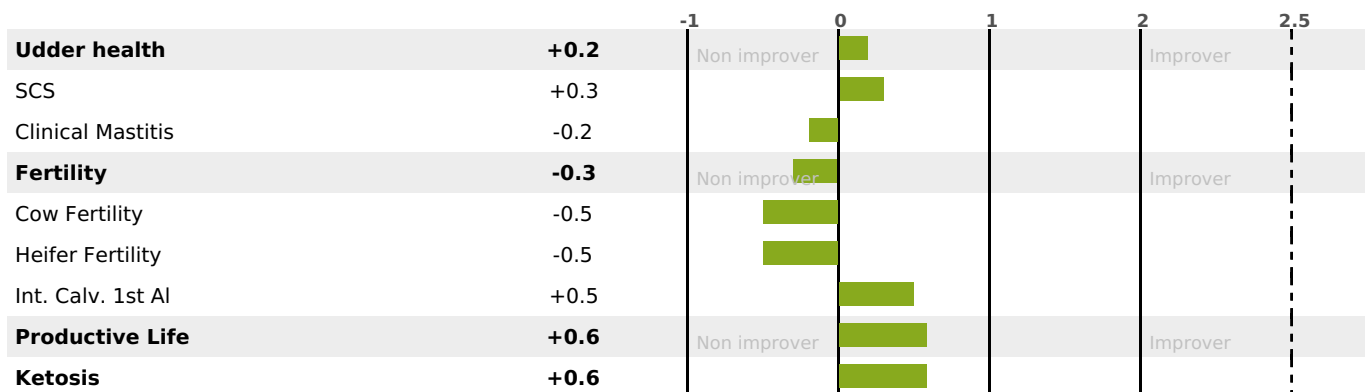

HEALTH & REPRODUCTION