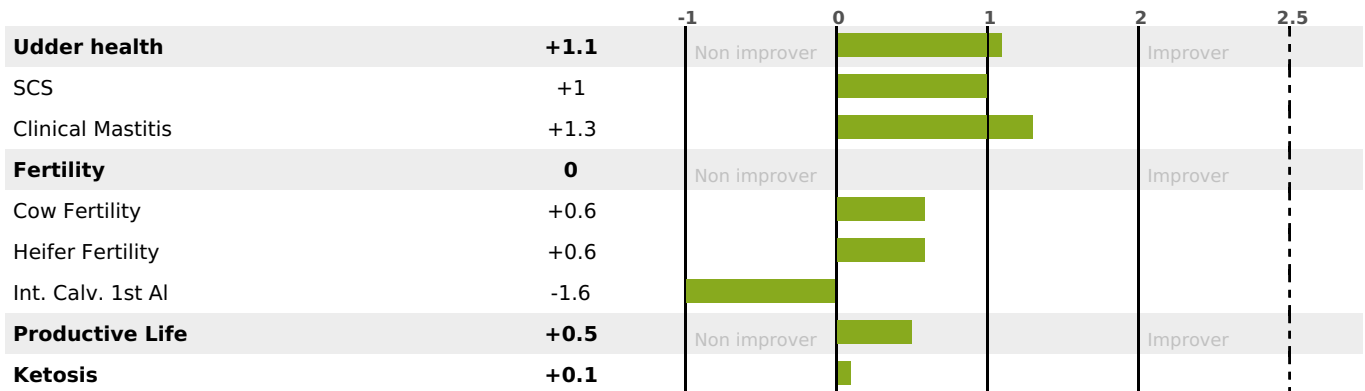

PRODUCTION

Milk Synthesis **+63**

daughter(s) - Herd(s) - **Rel. 76%**

MILK	PROT. (KG)	FAT (KG)	PROT. (%)	FAT (%)	DIGER	K-CAS	B-CAS
+1148	+48	+65	+0.18	+0.3	-0.2	BB	A2A2

FUNCTIONAL

MILCA : MIF / MTCP : MTF

MTETR : MTRF

CALV. EASE	D. CALV. EASE	CALF VIT	D. CALF VIT.
95	95	95	95

HEALTH & REPRODUCTION

NEW

daughter(s) - Herd(s) - **Reliability 65**

FR 6868704153 - N° 96028
 BREEDER : GAEC RAPIN
 DAM : NALA
 2-305 12812KG 33,5 34,1