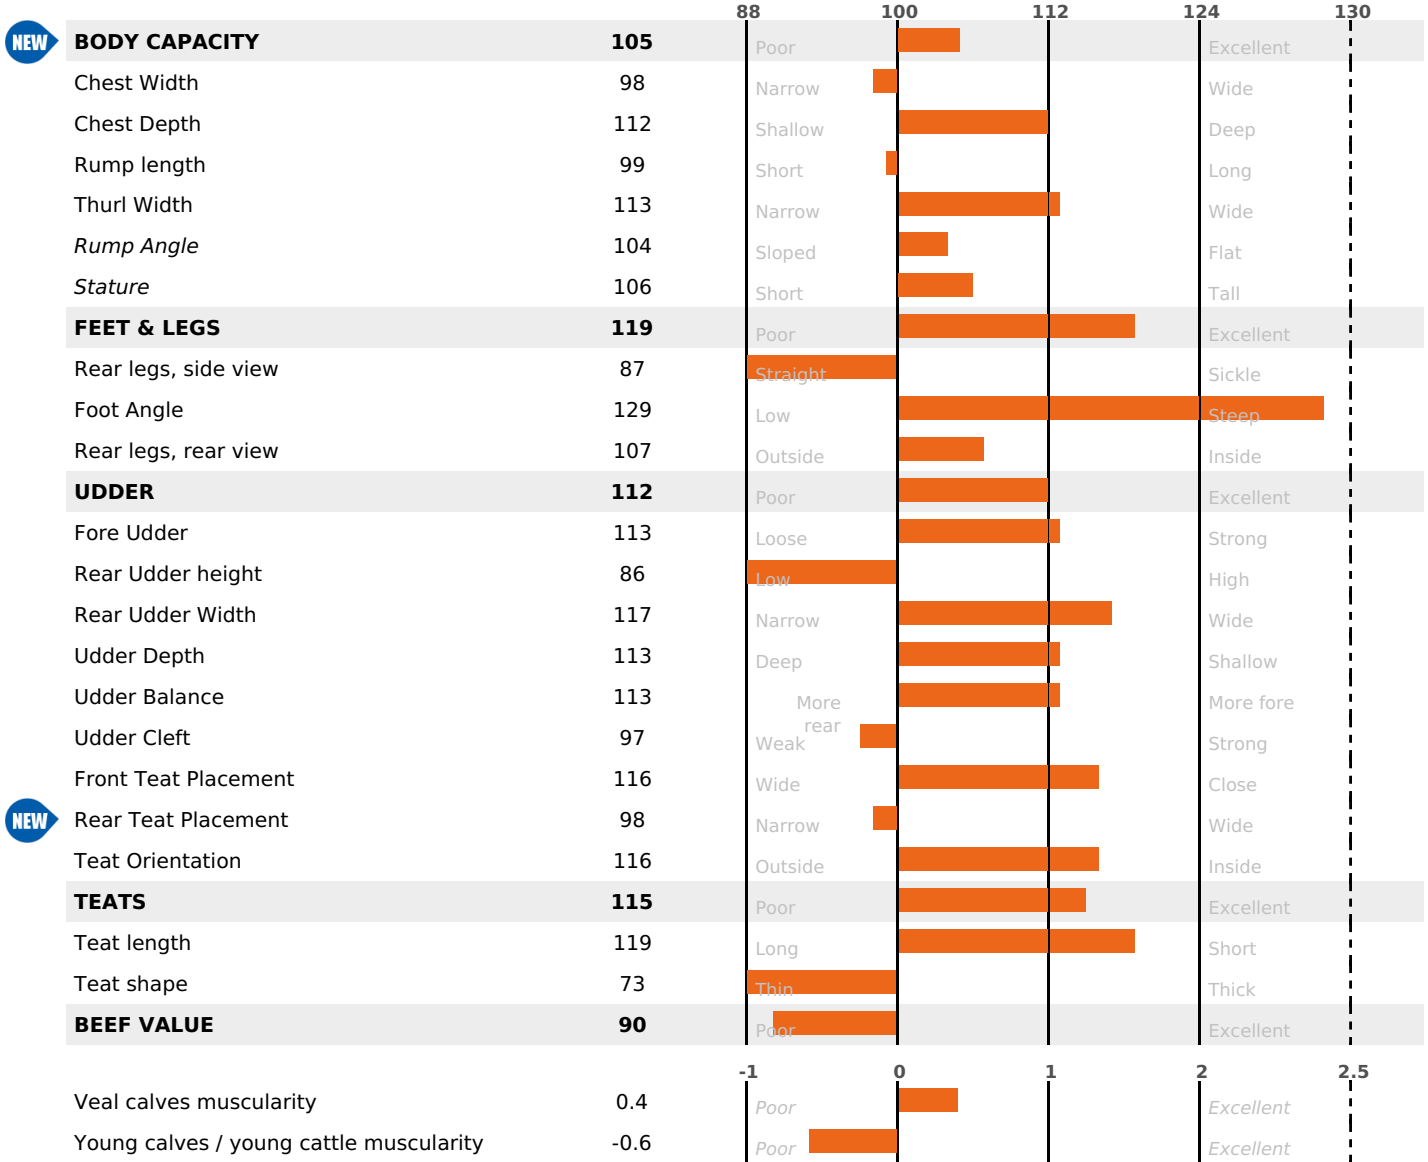

PRODUCTION

Milk Synthesis **+63**

daughter(s) - Herd(s) - **Rel. 76%**

MILK	PROT. (KG)	FAT (KG)	PROT. (%)	FAT (%)	DIGER	K-CAS	B-CAS
+1148	+48	+65	+0.18	+0.3	-0.2	BB	A2A2

FUNCTIONAL

MILCA : MIF / MTCP : MTF

MTETR : MTRF

CALV. EASE	D. CALV. EASE	CALF VIT	D. CALF VIT.
95	95	95	95

HEALTH & REPRODUCTION

NEW

daughter(s) - Herd(s) - **Reliability 65**

FR 6868704153 - N° 96028
 BREEDER : GAEC RAPIN
 DAM : NALA
 2-305 12812KG 33,5 34,1