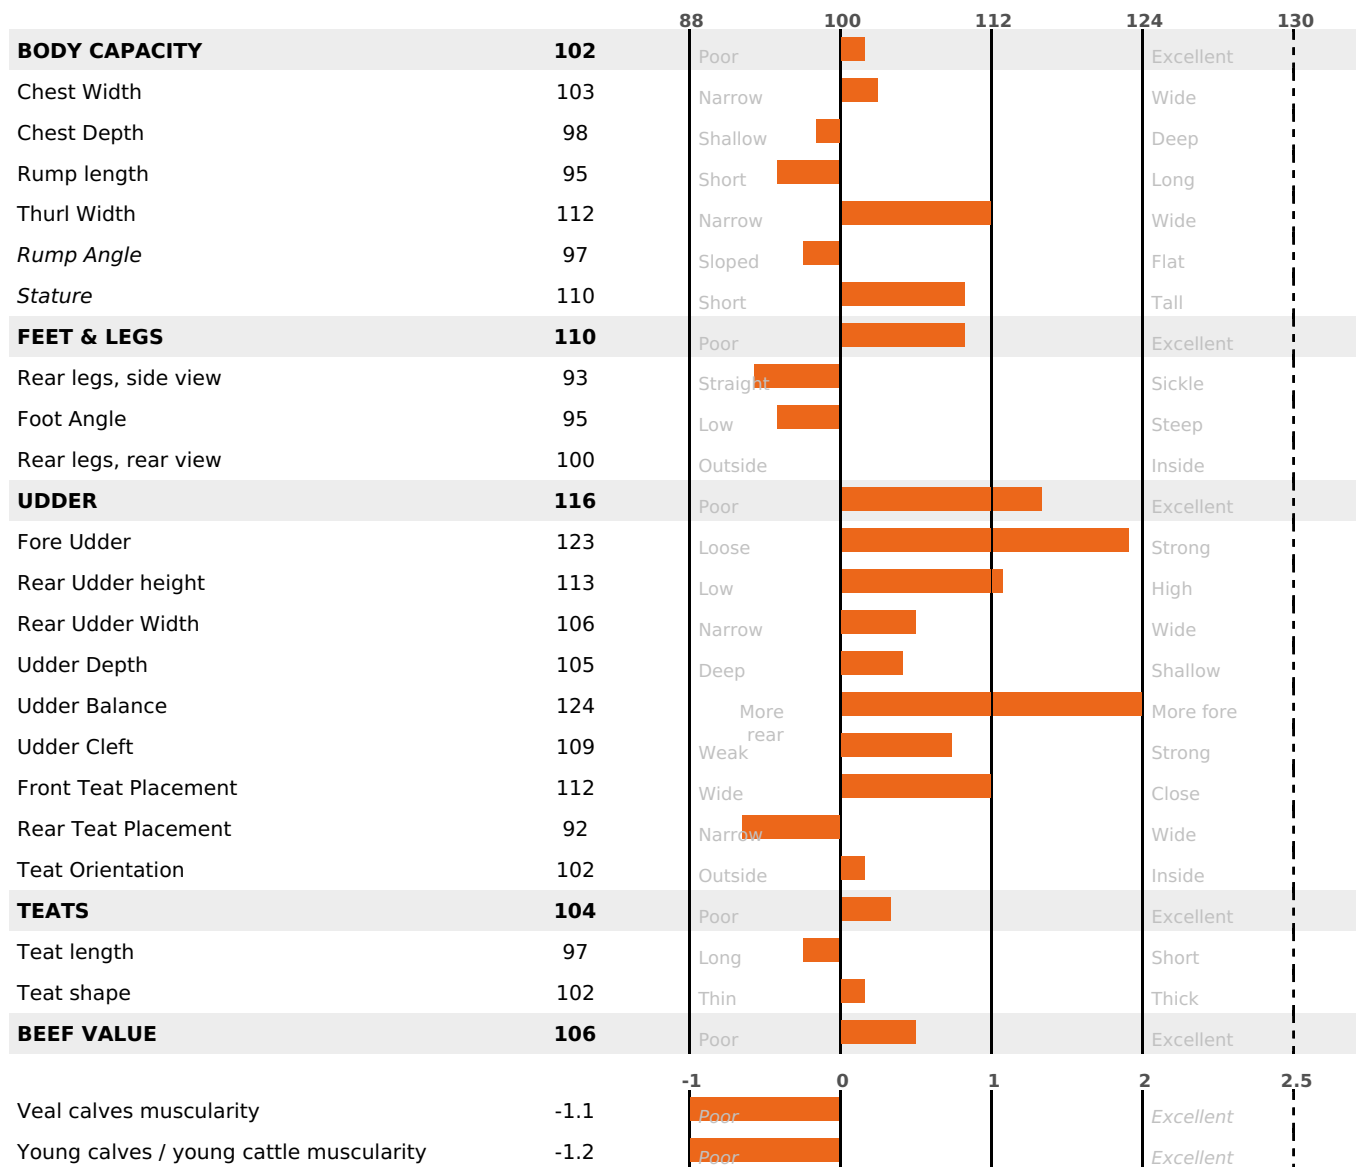

GRAZING

PRODUCTION

Milk Synthesis **+55**

daughter(s) - Herd(s) - **Rel. 77%**

MILK	PROT. (KG)	FAT (KG)	PROT. (%)	FAT (%)	DIGER	K-CAS	B-CAS
+1085	+43	+54	+0.11	+0.17	0.4	BB	A2A2

FUNCTIONAL

MILCA : MIF / MTCP : MTF

MTETR : MTRF

CALV. EASE	D. CALV. EASE	CALF VIT	D. CALF VIT.
86	95	95	95

HEALTH

NEW

daughter(s) - Herd(s) - **Reliability 67**

FR 0120003829 - N° 96856

BREEDER : GAEC DE LA FERME DE BEAULIEU

DAM : NADINE

2-305 10669KG 38 34,0