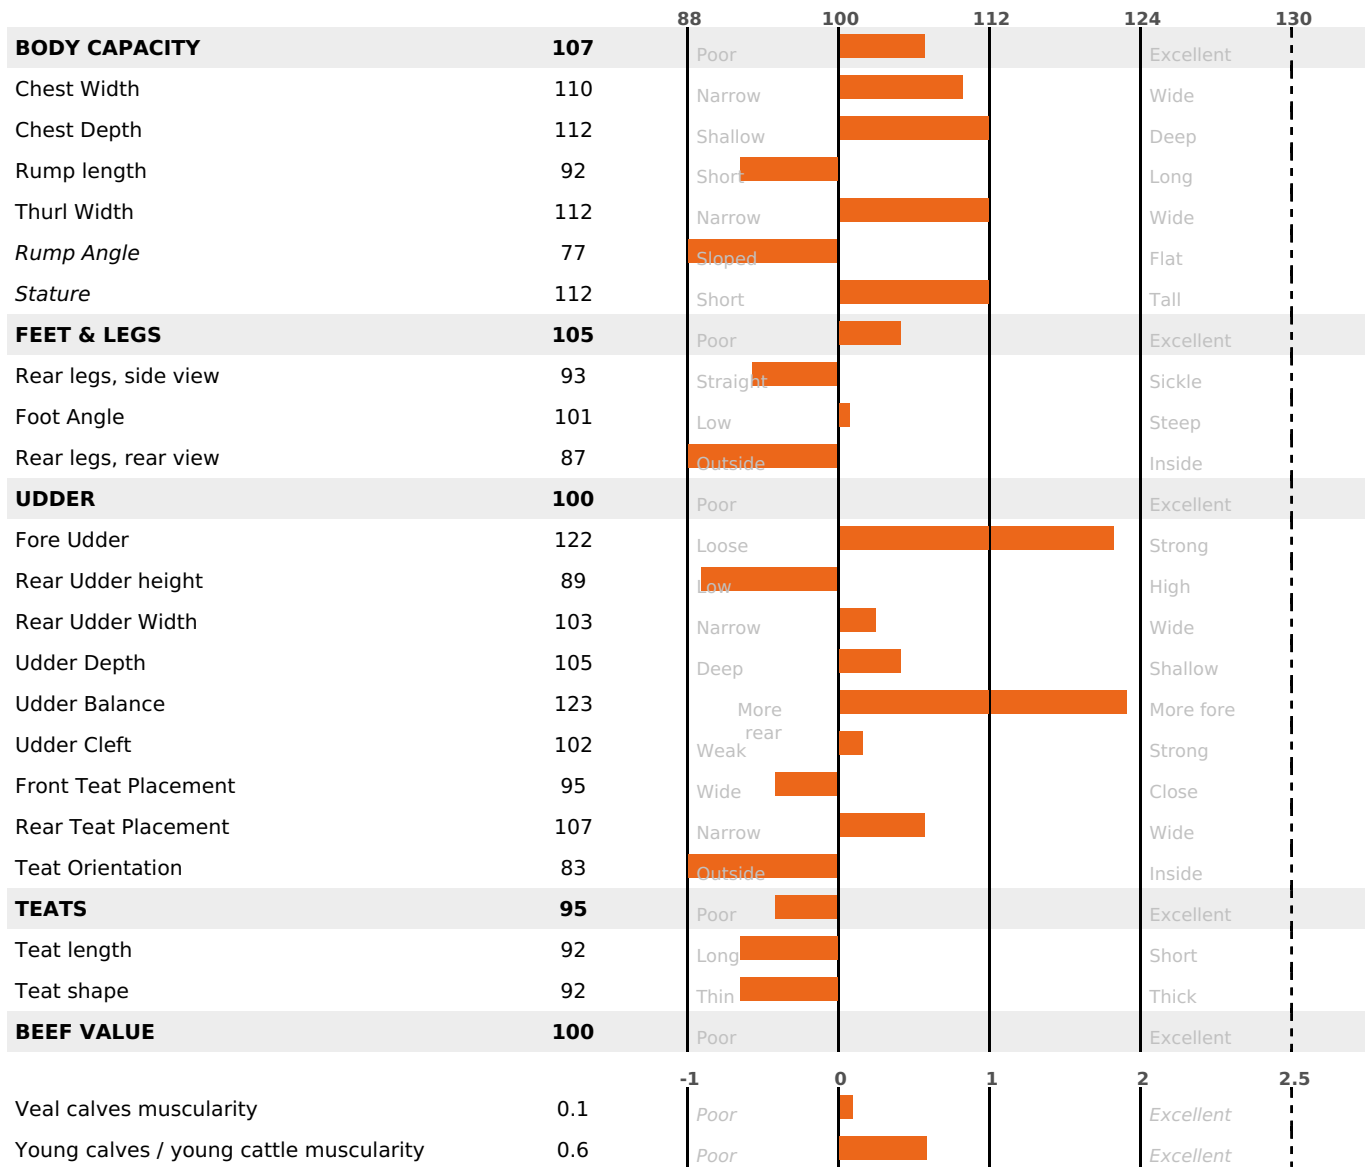

GRAZING

PRODUCTION

Milk Synthesis **+62**

1 daughter(s) - 1 Herd(s) - **Rel. 76%**

MILK	PROT. (KG)	FAT (KG)	PROT. (%)	FAT (%)	DIGER	K-CAS	B-CAS
+1099	+44	+78	+0.12	+0.48	-0.2	AB	A1A1

FUNCTIONAL

MILCA : MIF / MTCP : MTF
MTETR : MTRF

CALV. EASE	D. CALV. EASE	CALF VIT	D. CALF VIT.
95	95	95	95

HEALTH

2.1

NEW

1 daughter(s) - 1 Herd(s) - **Reliability**

66

FR 5234291339 - N° 96398
 BREEDER : GAEC DU MONT
 DAM : NAIVE
 2-305 12317KG 41,4 35,7