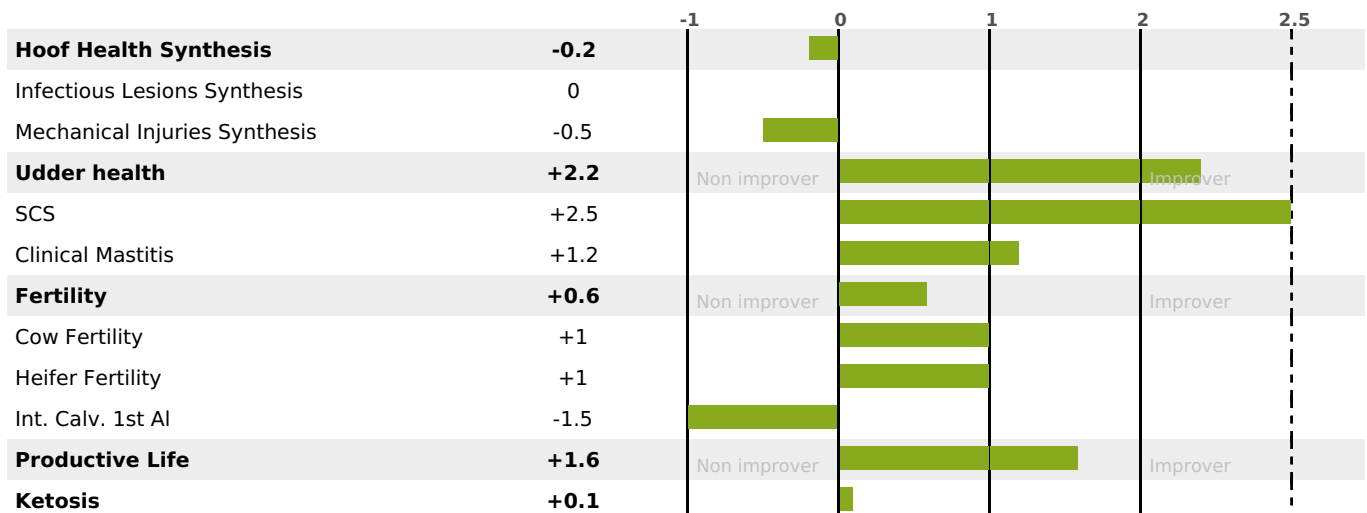

GRAZING

PRODUCTION

Milk Synthesis **+62**

1 daughter(s) - 1 Herd(s) - **Rel. 76%**

MILK	PROT. (KG)	FAT (KG)	PROT. (%)	FAT (%)	DIGER	K-CAS	B-CAS
+1099	+44	+78	+0.12	+0.48	-0.2	AB	A1A1

FUNCTIONAL

MILCA : MIF / MTCP : MTF
MTETR : MTRF

CALV. EASE	D. CALV. EASE	CALF VIT	D. CALF VIT.
95	95	95	95

HEALTH

2.1

NEW

1 daughter(s) - 1 Herd(s) - **Reliability**

66

FR 5234291339 - N° 96398
 BREEDER : GAEC DU MONT
 DAM : NAIVE
 2-305 12317KG 41,4 35,7