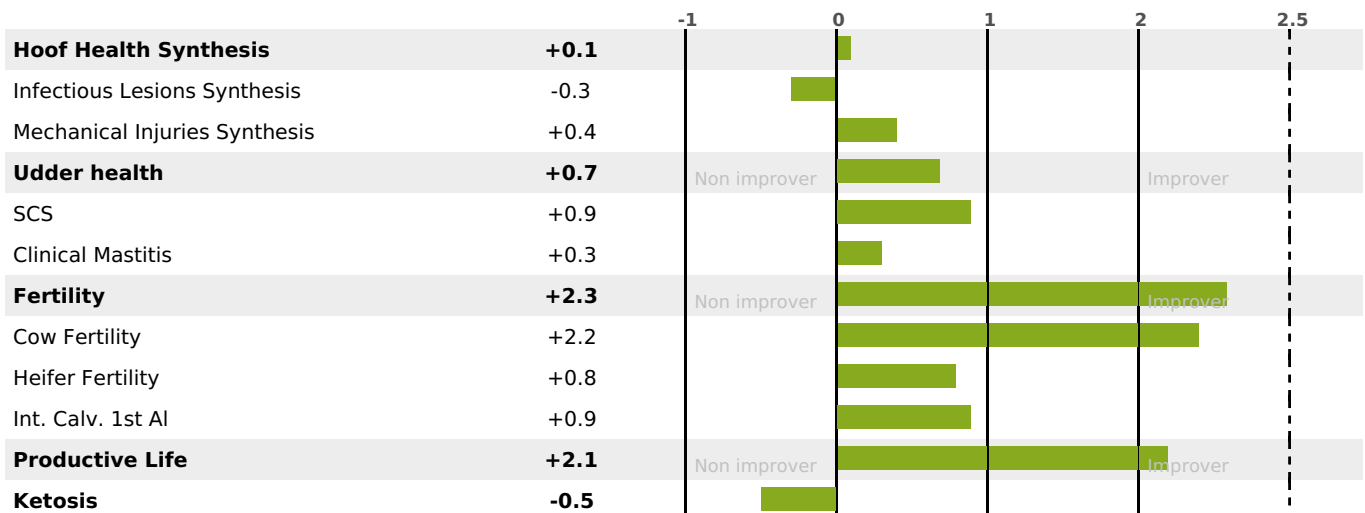

HEALTH

2.3

NEW