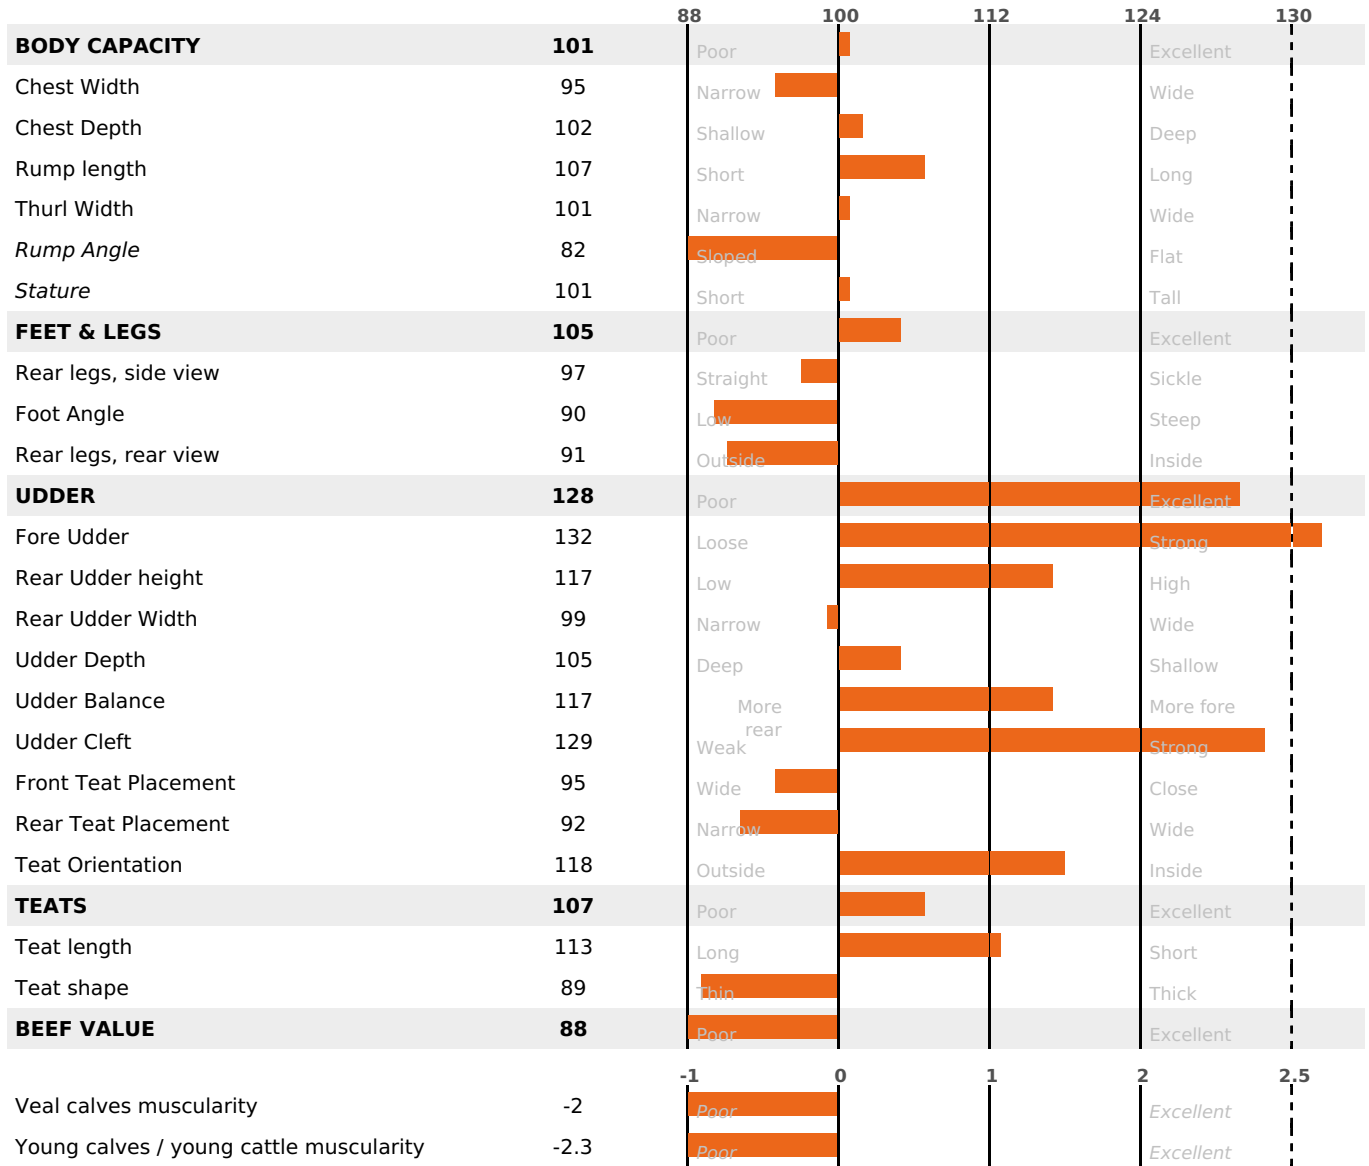

GRAZING

PRODUCTION

Milk Synthesis **+54**

daughter(s) - Herd(s) - **Rel. 77%**

MILK	PROT. (KG)	FAT (KG)	PROT. (%)	FAT (%)	DIGER	K-CAS	B-CAS
+1407	+44	+58	-0.03	+0.04	1.1	BB	A2A2

FUNCTIONAL

MILCA : MIF / MTCP : MTF
MTETR : MTRF

CALV. EASE	D. CALV. EASE	CALF VIT	D. CALF VIT.
95	95	95	95

HEALTH

2.3

NEW

daughter(s) - Herd(s) - **Reliability 65**

FR 5632283334 - N° 96873
 BREEDER : M BAGUE RENE
 DAM : NEBRASKA
 3-305 6939KG 35 34,3