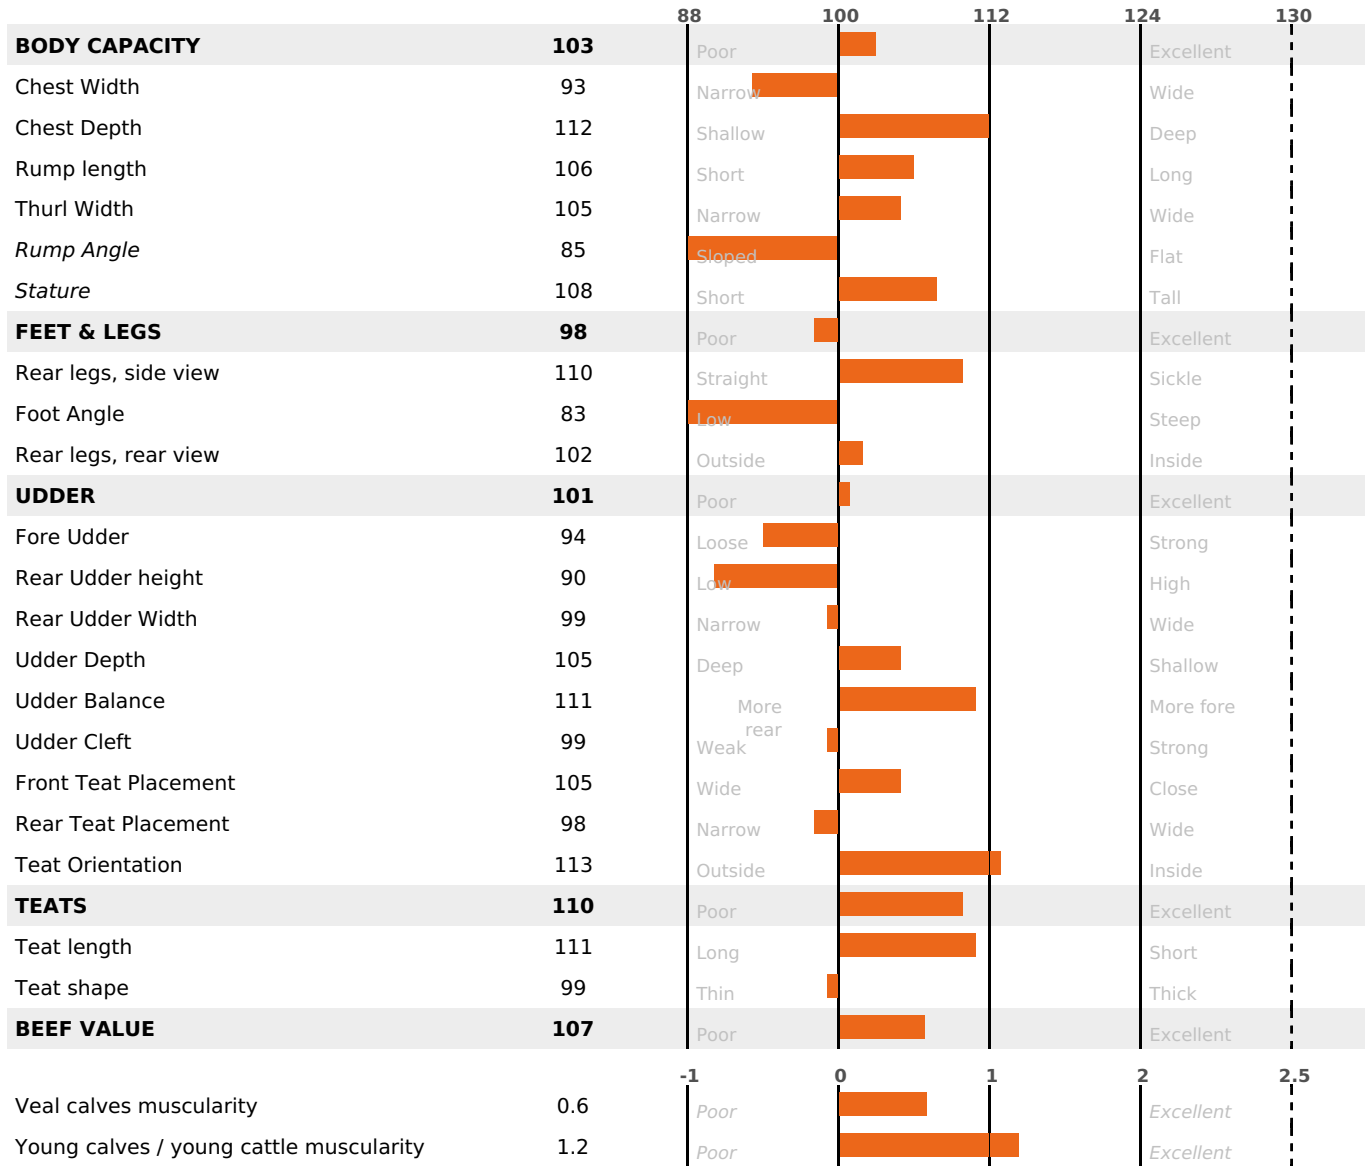

AVAILABLE

SOLIDS

POWERFULL

PRODUCTION

Milk Synthesis **+55**

daughter(s) - Herd(s) - **Rel. 76%**

MILK	PROT. (KG)	FAT (KG)	PROT. (%)	FAT (%)	DIGER	K-CAS	B-CAS
+748	+39	+63	+0.22	+0.52	1.4	BB	A2A2

FUNCTIONAL

MILCA : MIF / MTCP : MTF

MTETR : MTRF

CALV. EASE	D. CALV. EASE	CALF VIT	D. CALF VIT.
95	95	95	95

HEALTH

daughter(s) - Herd(s) - **Reliability 66**

FR 6951078191 - N° 97270
 BREEDER : GAEC DU ROCHET
 DAM : NAKAMURA
 2-305 9864KG 39,6 37,0