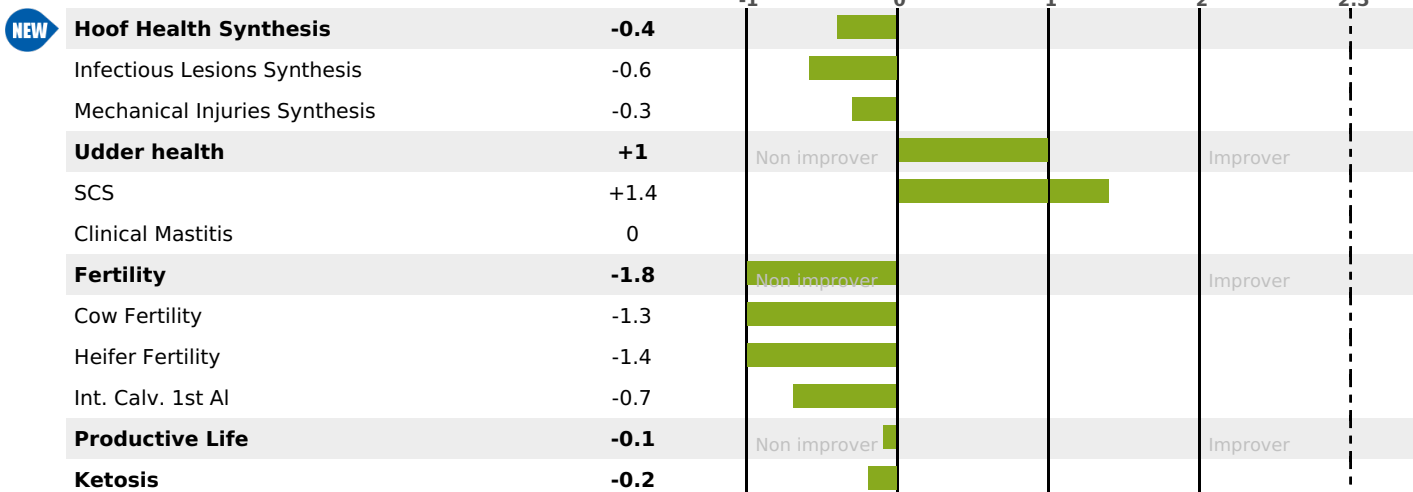

AVAILABLE

SOLIDS

POWERFULL

PRODUCTION

Milk Synthesis **+55**

daughter(s) - Herd(s) - **Rel. 76%**

MILK	PROT. (KG)	FAT (KG)	PROT. (%)	FAT (%)	DIGER	K-CAS	B-CAS
+748	+39	+63	+0.22	+0.52	1.4	BB	A2A2

FUNCTIONAL

MILCA : MIF / MTCP : MTF

MTETR : MTRF

CALV. EASE	D. CALV. EASE	CALF VIT	D. CALF VIT.
95	95	95	95

HEALTH

daughter(s) - Herd(s) - **Reliability 66**

FR 6951078191 - N° 97270
 BREEDER : GAEC DU ROCHET
 DAM : NAKAMURA
 2-305 9864KG 39,6 37,0