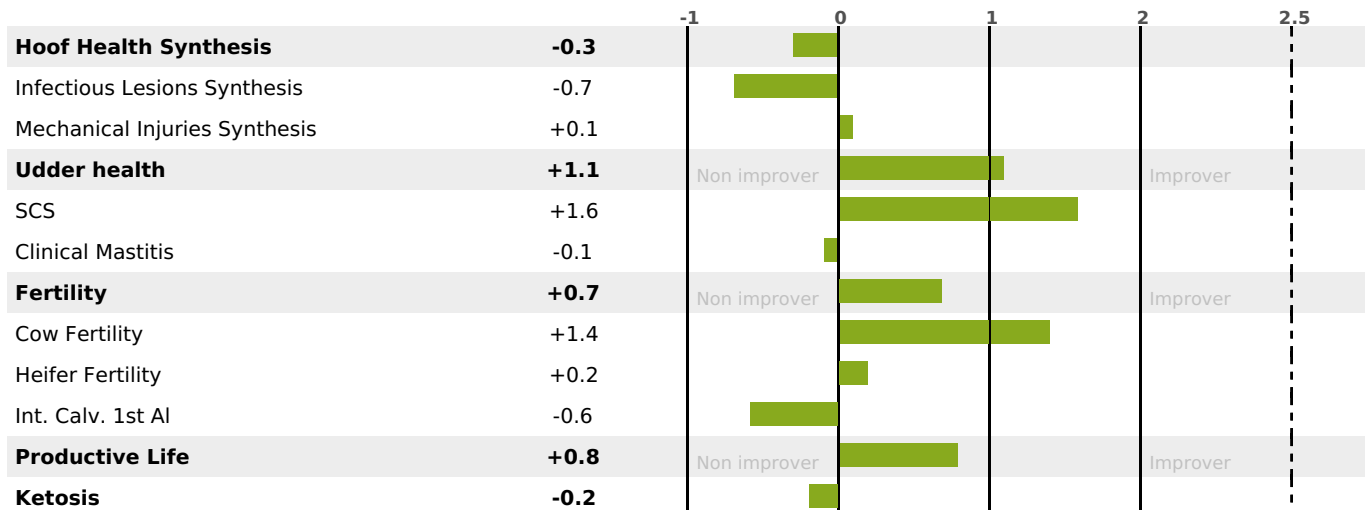

PRODUCTION

Milk Synthesis **+68**

daughter(s) - Herd(s) - **Rel. 76%**

MILK	PROT. (KG)	FAT (KG)	PROT. (%)	FAT (%)	DIGER	K-CAS	B-CAS
+1322	+53	+67	+0.15	+0.21	0.3	AB	A1A2

FUNCTIONAL

MILCA : MIF / MTCP : MTF

MTETR : MTRF

CALV. EASE	D. CALV. EASE	CALF VIT	D. CALF VIT.
95	95	95	95

HEALTH

NEW

daughter(s) - Herd(s) - **Reliability 67**

FR 4425919608 - N° 98829
 BREEDER : GAEC MS JONCHERAY
 DAM : OCTAVIA
 2-296 9965KG 39 37,2