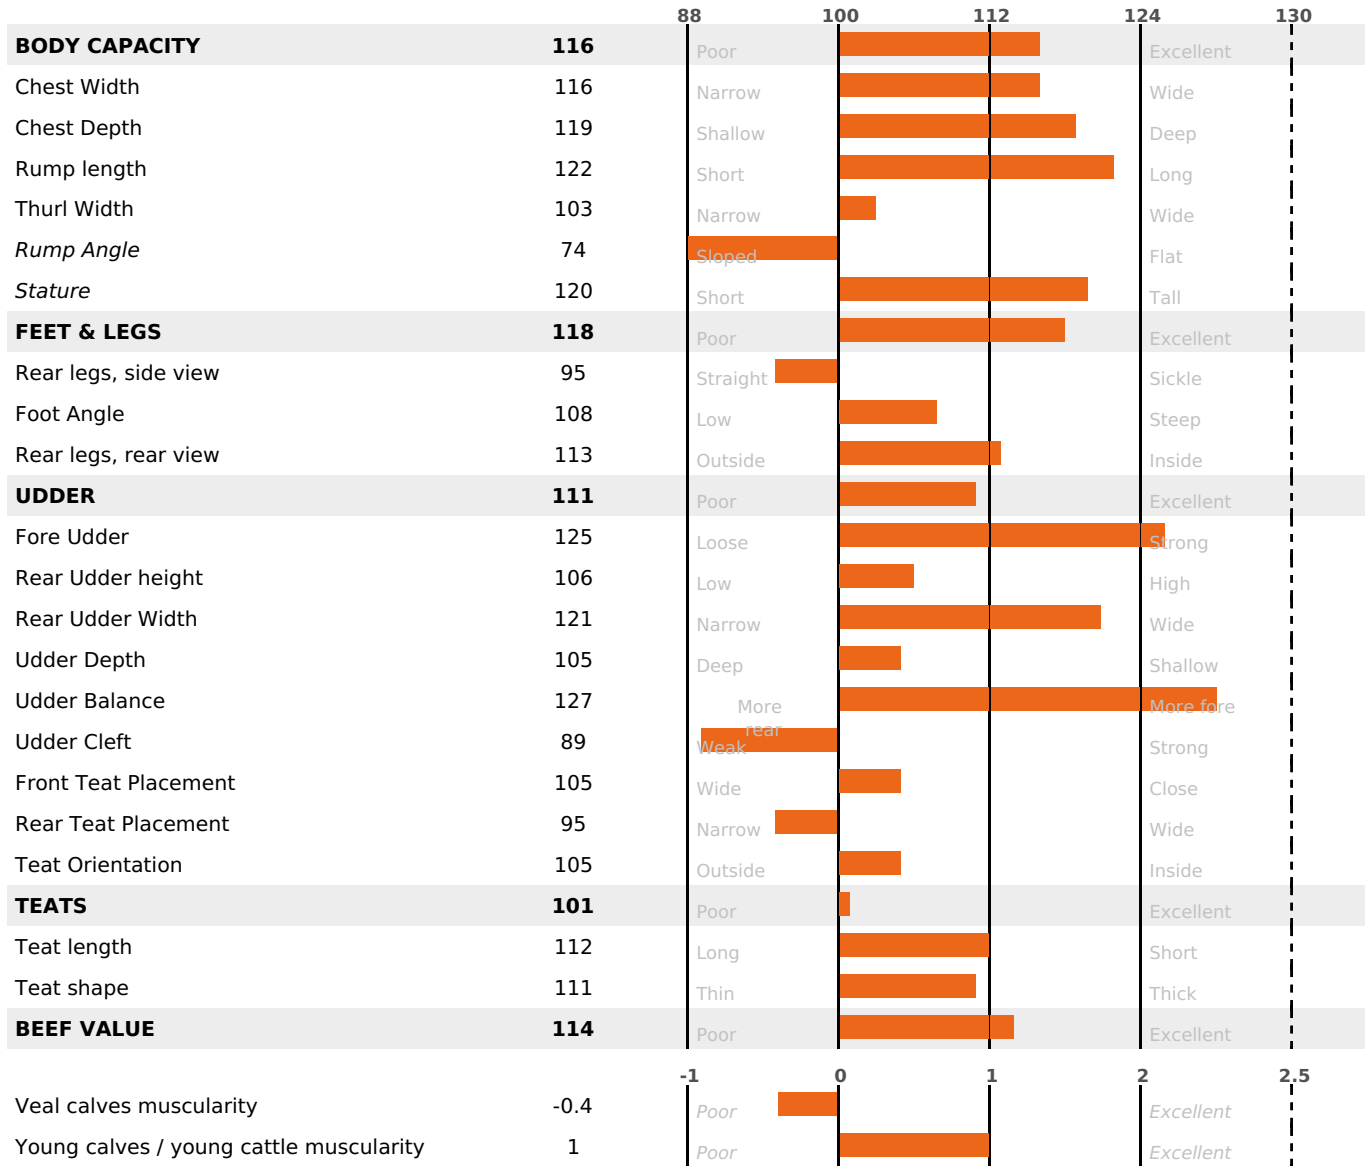

GRAZING

PRODUCTION

Milk Synthesis **+69**

daughter(s) - Herd(s) - **Rel. 77%**

MILK	PROT. (KG)	FAT (KG)	PROT. (%)	FAT (%)	DIGER	K-CAS	B-CAS
+1339	+54	+68	+0.16	+0.22	0.2	AB	A1A2

FUNCTIONAL

MILCA : MIF / MTCP : MTF

MTETR : MTRF

CALV. EASE	D. CALV. EASE	CALF VIT	D. CALF VIT.
95	95	95	95

HEALTH

0.6

NEW

daughter(s) - Herd(s) - **Reliability 67**

FR 4425919608 - N° 98829
 BREEDER : GAEC MS JONCHERAY
 DAM : OCTAVIA
 2-296 9965KG 39 37,2