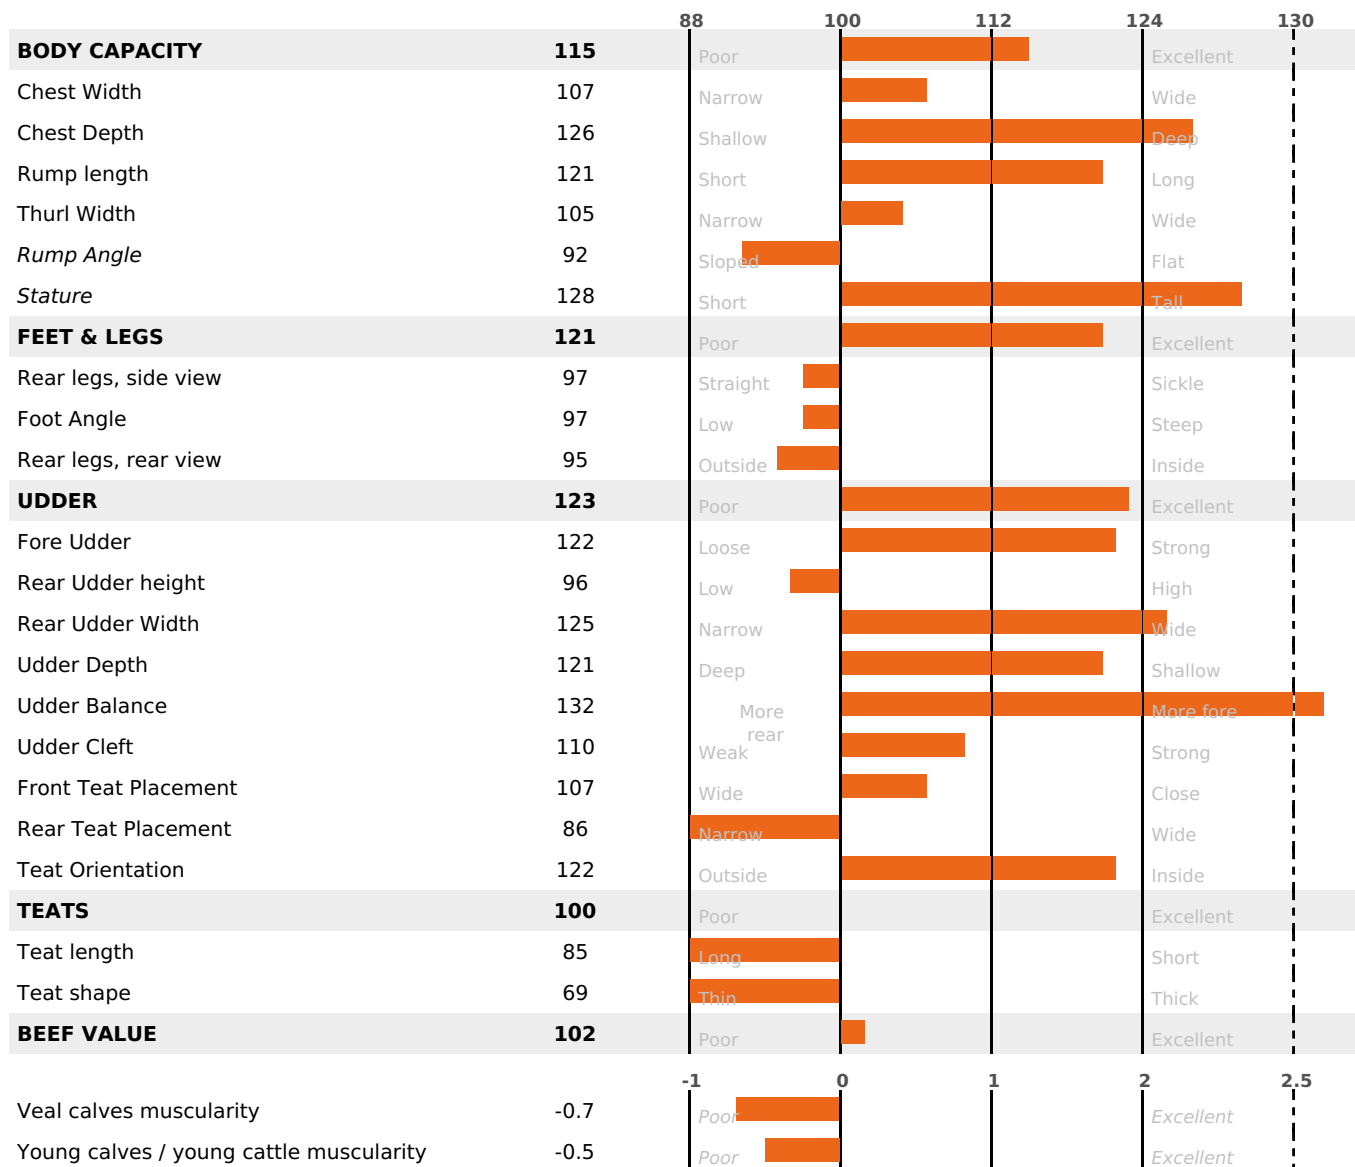

GRAZING

PRODUCTION

Milk Synthesis **+45**

0 daughter(s) - 0 Herd(s) - **Rel. 76%**

MILK	PROT. (KG)	FAT (KG)	PROT. (%)	FAT (%)	DIGER	K-CAS	B-CAS
+1173	+39	+38	+0.03	-0.14	-0.1	AB	A1A2

FUNCTIONAL

MILCA : MIF / MTCP : MTF

MTETR : MTRF

CALV. EASE	D. CALV. EASE	CALF VIT	D. CALF VIT.
95	95	95	95

HEALTH

1.3

NEW

daughter(s) - Herd(s) - **Reliability 66**

FR 2532233958 - N° 98821
 BREEDER : EARL JEANNEROD LAURENT
 DAM : NINOUIE
 3-305 9764KG 39,9 35,8