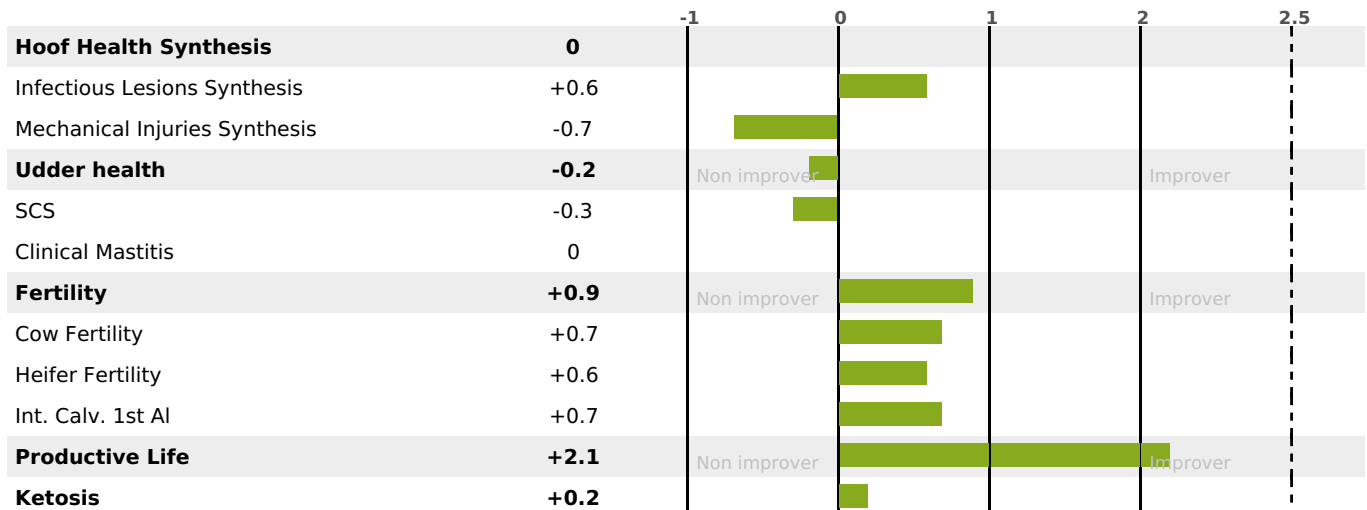

PRODUCTION

Milk Synthesis **+56**

daughter(s) - Herd(s) - **Rel. 76%**

MILK	PROT. (KG)	FAT (KG)	PROT. (%)	FAT (%)	DIGER	K-CAS	B-CAS
+1342	+46	+54	+0.04	+0.01	-0.3	BB	A2A2

FUNCTIONAL

MILCA : MIF / MTCP : MTF

MTETR : MTRF

CALV. EASE	D. CALV. EASE	CALF VIT	D. CALF VIT.
95	95	95	95

HEALTH

NEW

daughter(s) - Herd(s) - **Reliability 66**

FR 8844343151 - N° A0915
 BREEDER : GAEC BABE
 DAM : OMBRETTE
 2-305 11510KG 38,3 32,6