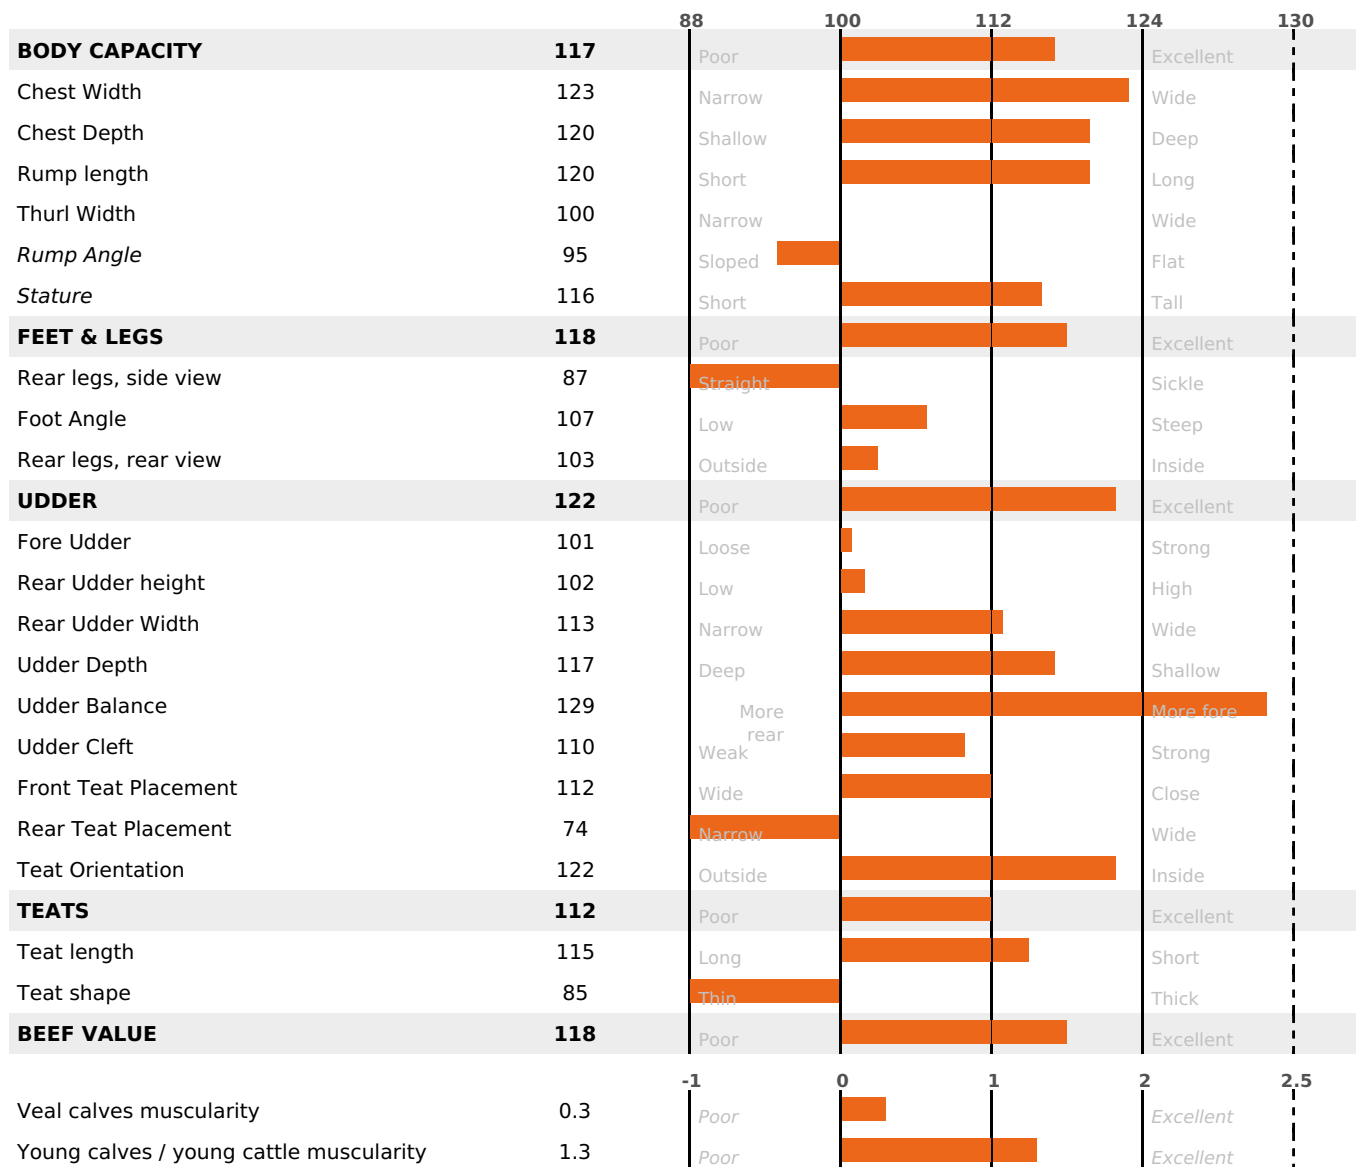

PRODUCTION

Milk Synthesis **+56**

daughter(s) - Herd(s) - **Rel. 76%**

MILK	PROT. (KG)	FAT (KG)	PROT. (%)	FAT (%)	DIGER	K-CAS	B-CAS
+1342	+46	+54	+0.04	+0.01	-0.3	BB	A2A2

FUNCTIONAL

MILCA : MIF / MTCP : MTF

MTETR : MTRF

CALV. EASE	D. CALV. EASE	CALF VIT	D. CALF VIT.
95	95	95	95

HEALTH

NEW

daughter(s) - Herd(s) - **Reliability 66**

FR 8844343151 - N° A0915

BREEDER : GAEC BABE

DAM : OMBRETTE

2-305 11510KG 38,3 32,6