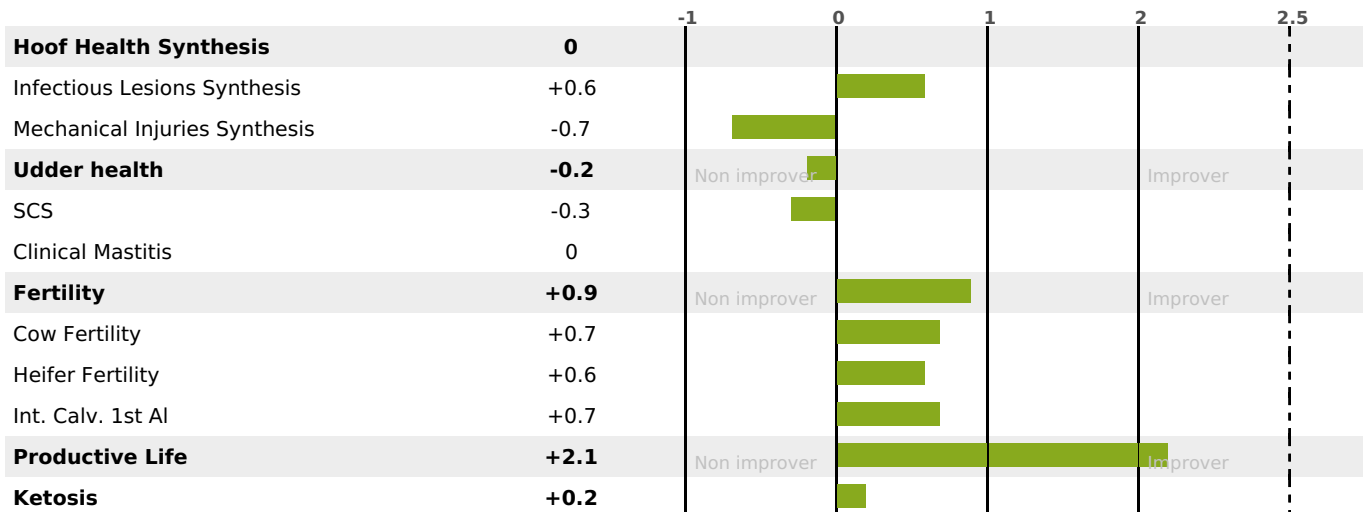

PRODUCTION

Milk Synthesis **+56**

daughter(s) - Herd(s) - **Rel. 76%**

MILK	PROT. (KG)	FAT (KG)	PROT. (%)	FAT (%)	DIGER	K-CAS	B-CAS
+1342	+46	+54	+0.04	+0.01	-0.3	BB	A2A2

FUNCTIONAL

MILCA : MIF / MTCP : MTF

MTETR : MTRF

CALV. EASE	D. CALV. EASE	CALF VIT	D. CALF VIT.
95	95	95	95

HEALTH

NEW

daughter(s) - Herd(s) - **Reliability 66**

FR 8844343151 - N° A0915

BREEDER : GAEC BABE

DAM : OMBRETTE