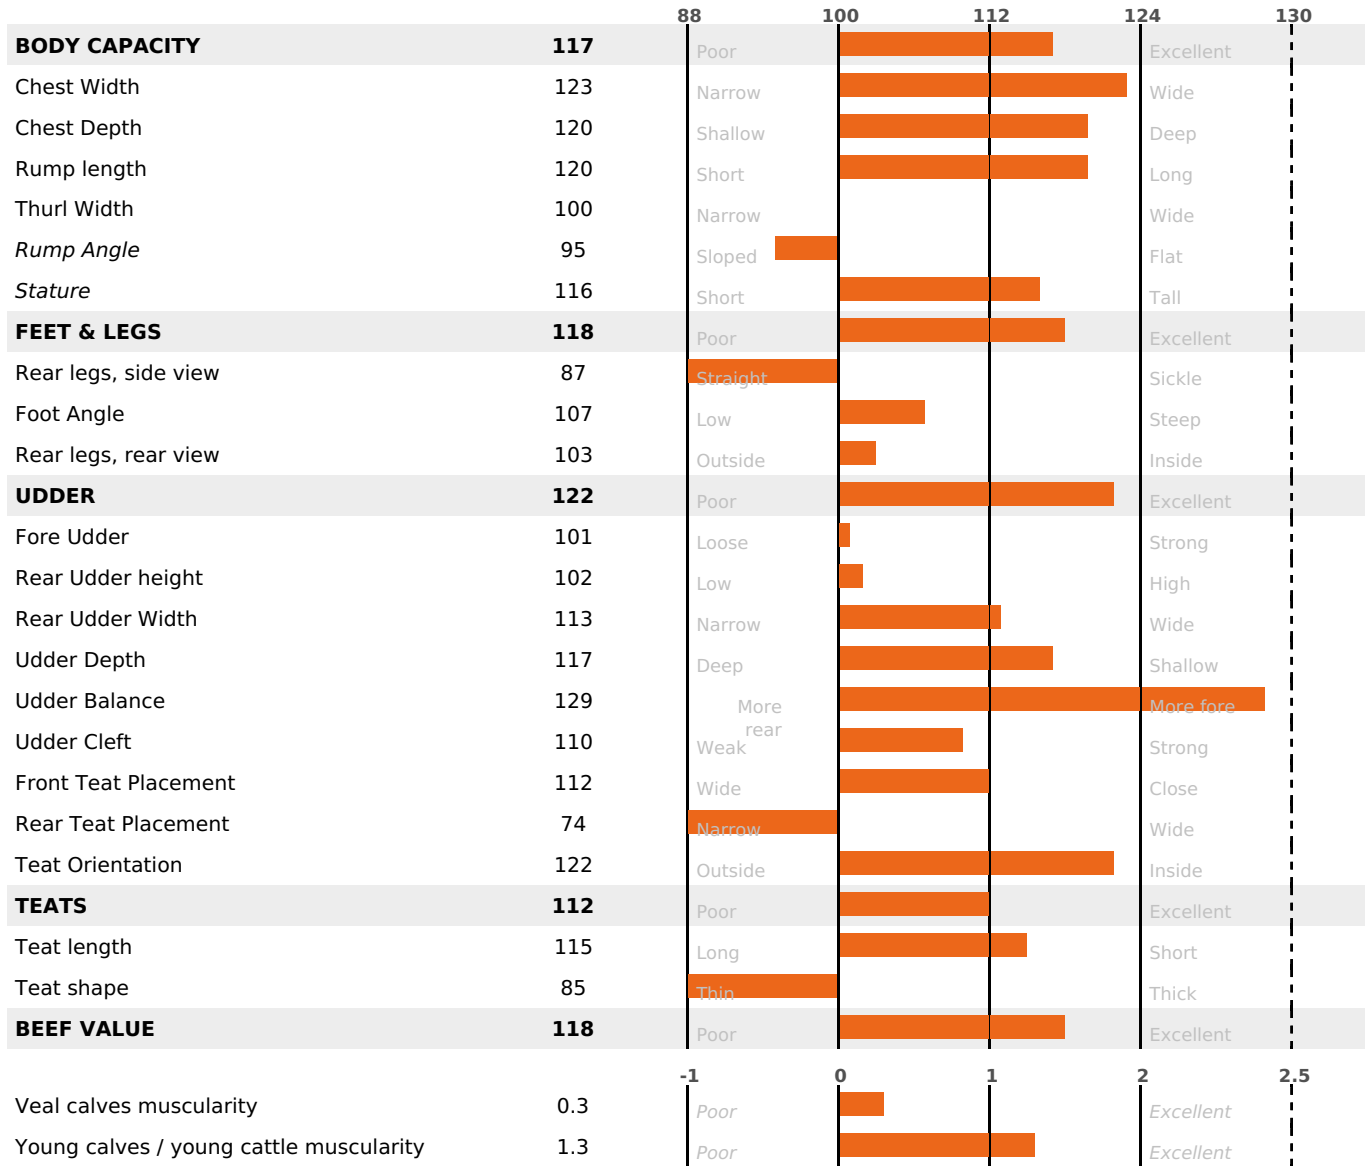

PRODUCTION

Milk Synthesis **+56**

daughter(s) - Herd(s) - **Rel. 76%**

MILK	PROT. (KG)	FAT (KG)	PROT. (%)	FAT (%)	DIGER	K-CAS	B-CAS
+1342	+46	+54	+0.04	+0.01	-0.3	BB	A2A2

FUNCTIONAL

MILCA : MIF / MTCP : MTF

MTETR : MTRF

CALV. EASE	D. CALV. EASE	CALF VIT	D. CALF VIT.
95	95	95	95

HEALTH

NEW

daughter(s) - Herd(s) - **Reliability 66**

FR 8844343151 - N° A0915
 BREEDER : GAEC BABE
 DAM : OMBRETTE
 2-305 11510KG 38,3 32,6