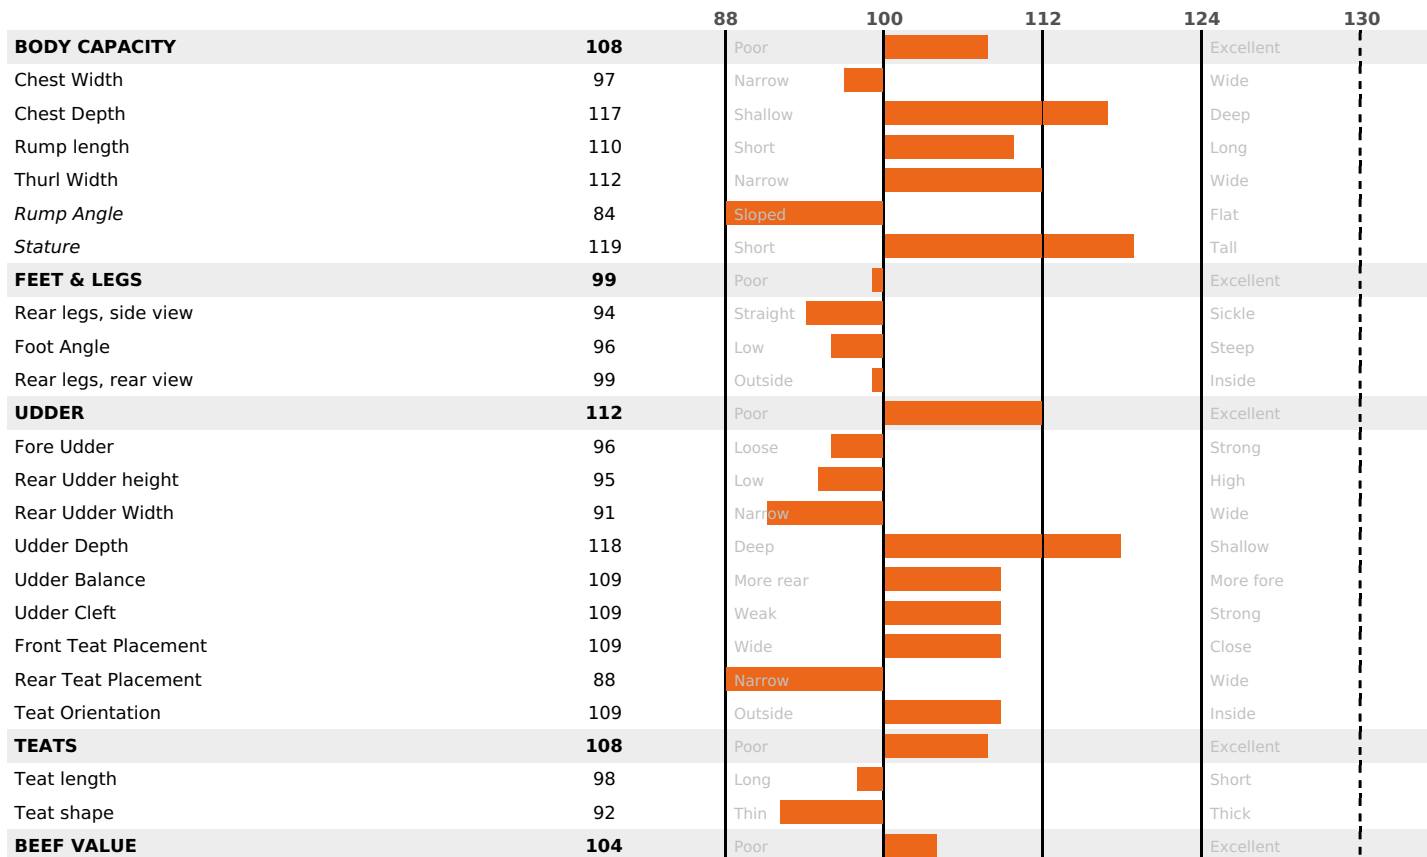

FR 7026209220 - N° A0600
BREEDER : M PERROT BENOIT
DAM : PAPAYE / 1-278 / 9771Kg / 39,1 / 36,6

SOLIDS POWERFULL HEALTH GRAZING

PRODUCTION

Milk Synthesis **+38**

daughter(s) - Herd(s) - Rel. 77%

MILK	PROT. (KG)	FAT (KG)	PROT. (%)	FAT (%)	DIGER
+272	+32	+16	+0.36	+0.07	-0.4

K-CAS	B-CAS
BB	A2A2

FUNCTIONAL

CALV. EASE	D. CALV. EASE	CALF VIT	D. CALF VIT.
95	95	95	95

MILCA : MIF / MTCP : MTF / MTETR : MTRF

HEALTH

1.0

NEW

TYPE

111

daughter(s) - Herd(s) - Reliability 68

NEW