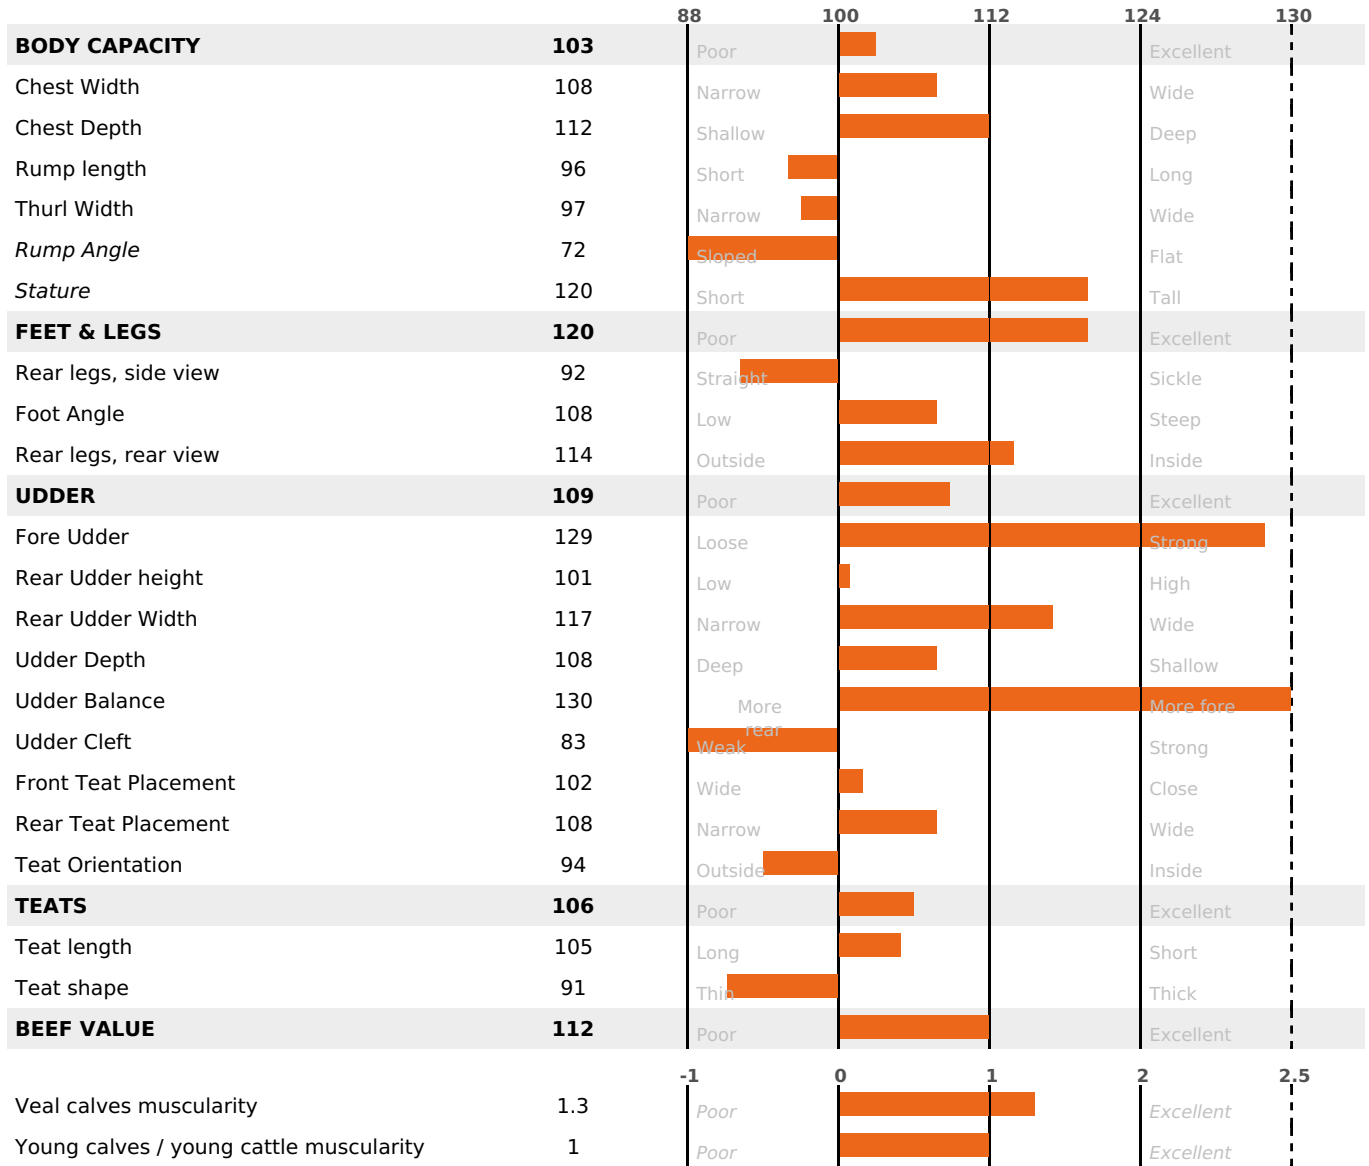

GRAZING

PRODUCTION

Milk Synthesis **+61**

0 daughter(s) - 0 Herd(s) - **Rel. 76%**

MILK	PROT. (KG)	FAT (KG)	PROT. (%)	FAT (%)	DIGER	K-CAS	B-CAS
+1240	+50	+54	+0.11	+0.03	-0.4	BB	A2A2

FUNCTIONAL

MILCA : MIF / MTCP : MTF
MTETR : MTRF

CALV. EASE	D. CALV. EASE	CALF VIT	D. CALF VIT.
95	92	95	95

HEALTH

1.5

NEW

daughter(s) - Herd(s) - **Reliability 63**

FR 7402961227 - N° A0163
 BREEDER : GAEC LA CHAUMIERE
 DAM : OLIVE
 2-305 6461KG 39,9 40,1