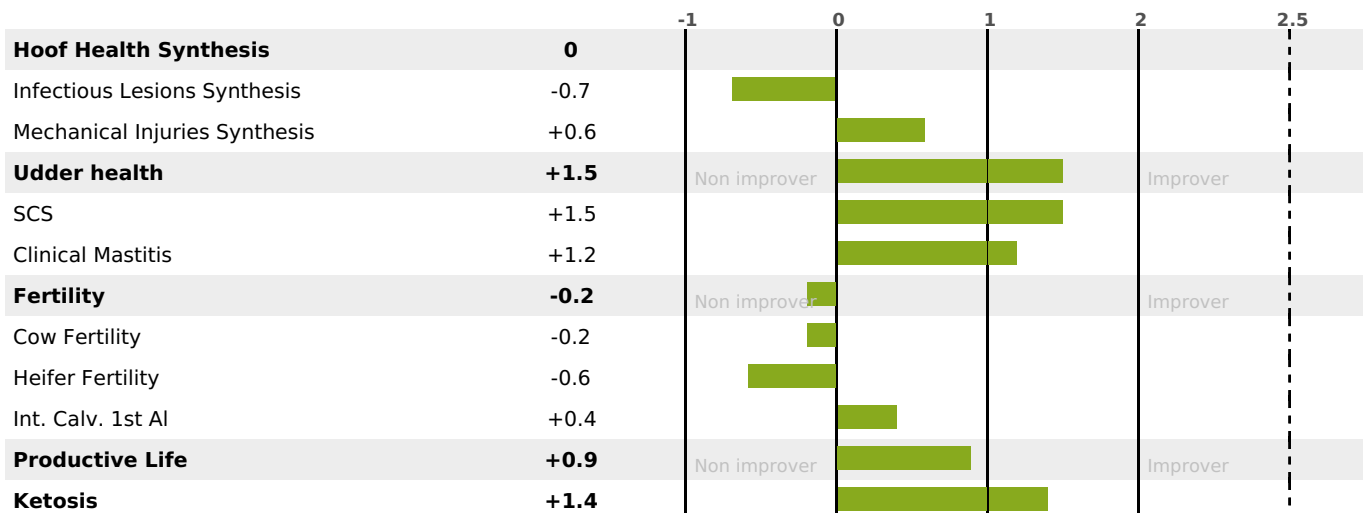

GRAZING

PRODUCTION

Milk Synthesis **+61**

0 daughter(s) - 0 Herd(s) - **Rel. 76%**

MILK	PROT. (KG)	FAT (KG)	PROT. (%)	FAT (%)	DIGER	K-CAS	B-CAS
+1240	+50	+54	+0.11	+0.03	-0.4	BB	A2A2

FUNCTIONAL

MILCA : MIF / MTCP : MTF
MTETR : MTRF

CALV. EASE	D. CALV. EASE	CALF VIT	D. CALF VIT.
95	92	95	95

HEALTH

1.5

NEW

daughter(s) - Herd(s) - **Reliability 63**

FR 7402961227 - N° A0163
 BREEDER : GAEC LA CHAUMIERE
 DAM : OLIVE
 2-305 6461KG 39,9 40,1