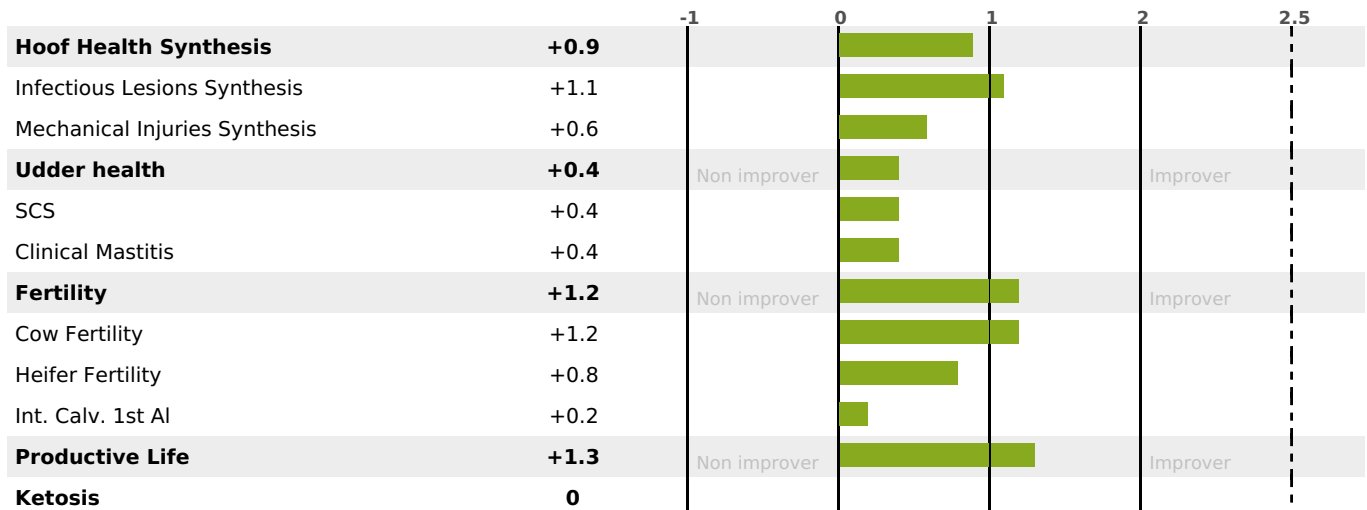

STEVENSON

ISU

OLHAC / MAYOR / IMPEC

165

AVAILABLE

SOLIDS

POWERFULL

HEALTH

PRODUCTION

Milk Synthesis **+57**

daughter(s) - Herd(s) - **Rel. 76%**

MILK	PROT. (KG)	FAT (KG)	PROT. (%)	FAT (%)	DIGER	K-CAS	B-CAS
+1138	+47	+48	+0.15	+0.06	1.6	AA	A1A1

FUNCTIONAL

MILCA : MIF / MTCP : MTF

MTETR : MTRC

CALV. EASE	D. CALV. EASE	CALF VIT	D. CALF VIT.
95	95	95	95

HEALTH

NEW